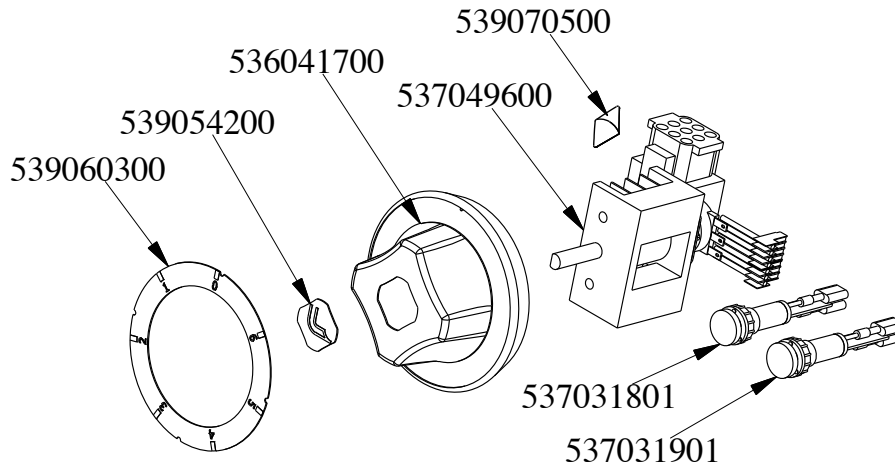

PCIT-74ET

2021_11

2

(ET)