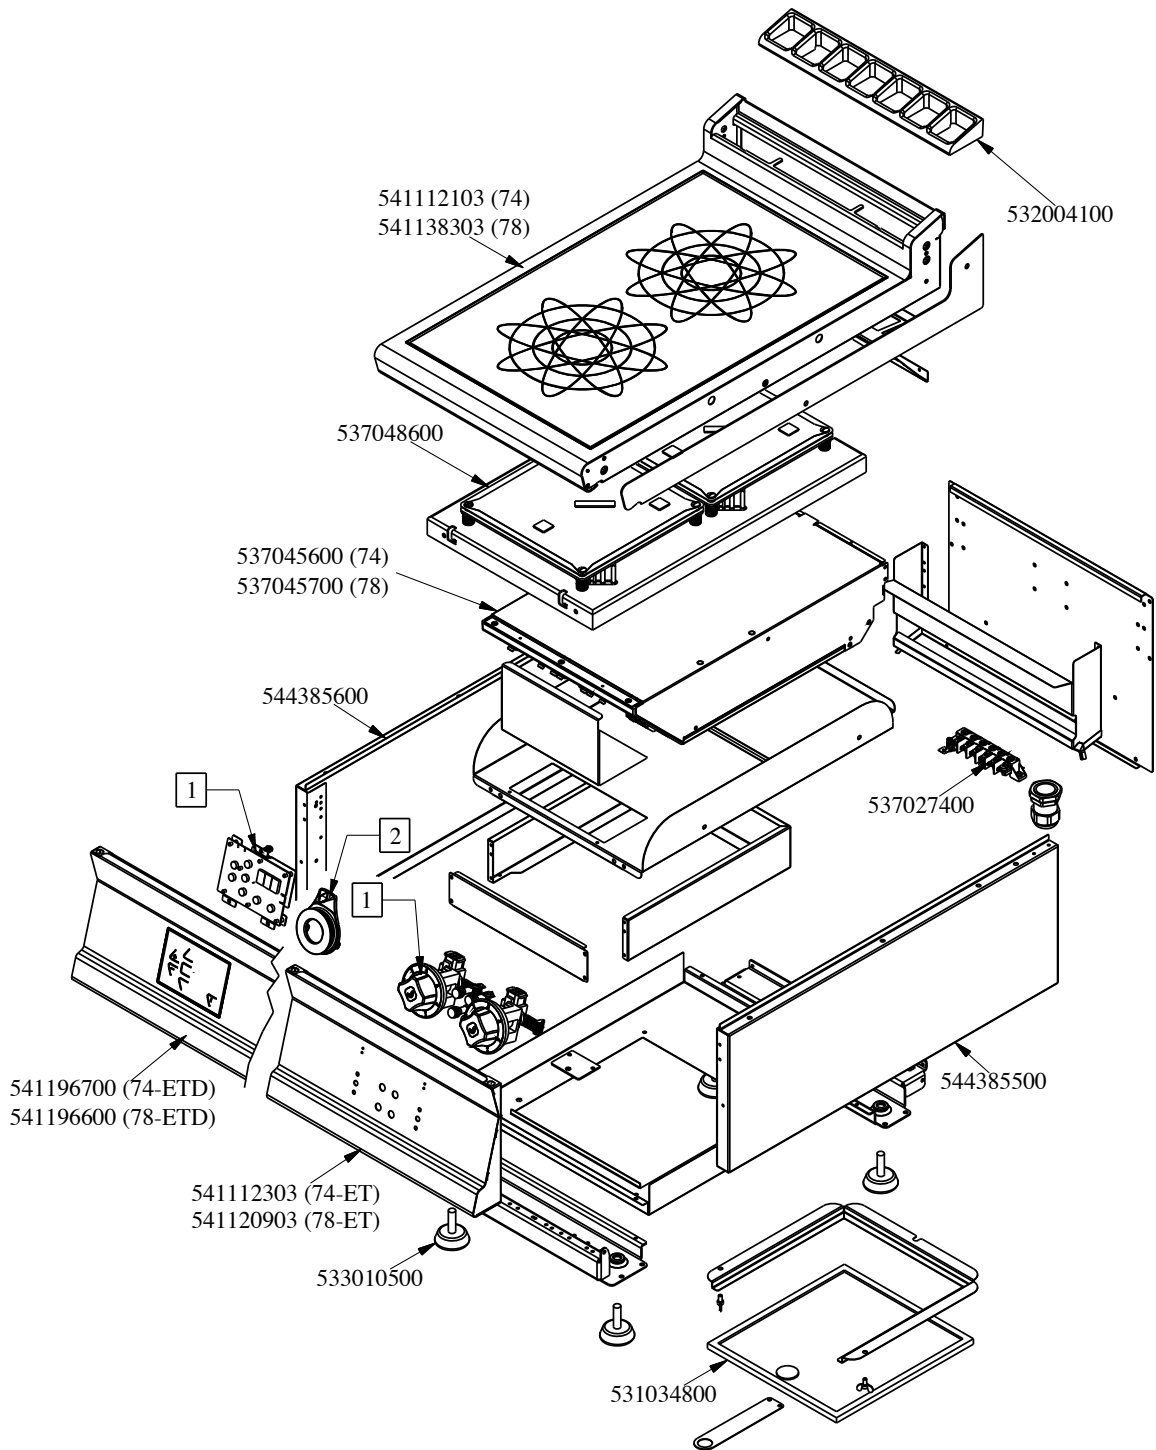

PCIT-74ET

2021\_11

1

PCIT-74ET

2021\_11

1

Kod	Nazev
533010500	LEG M10*25 D.40
537027400	TERMINAL BLOCK THREEPHASE 40A
537048600	PLATE WITH INDUCTORS S70
544385600	LEFT SIDE OF 70T LINE
544385500	RIGHT SIDE OF 70T LINE
541112303	ASS.CRUSC.S607090 PCI-74E
537045600	GENERATOR PCI-74 5KW 400V3
532004100	FLUE GRID L=370 90LINE (RAF)
541112103	COMPLETE TOP OF PCI-74E
531034800	NET FILTER FOR KSK

Kod	Nazev
539060300	RED ADESIVE DISK FOR PCC/PCI-E
539054200	STAMP Ø20,5 CR."L" LOTUS R.
536041700	SILVER CHROM. KNOB Ø77 4P.G.Ø06X4,6
537049600	COMPLETE CONTROL FOR INDUCTORS
539070500	ADHES.LABEL FOR RING RED SIGN.
537031801	GREEN WARNING LIGHT 12V E FASTON
537031901	RED WARNING LIGHT PCI 12V E FASTON
537035800	TOUCH ELECTRONIC BOARD FOR PCI

PCIT-74ET

2021\_11

3

PCIT-74ET

2021\_11

3

Kod	Nazev
536042300	SILVER CHROM. RING FOR KNOB Ø77 4 P
536042100	SEAL CASING FOR KNOB Ø77 4 P
533162700	PROCESSING CODE