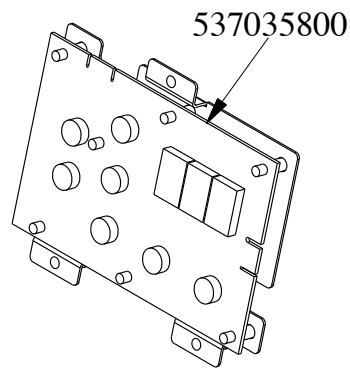

PCIT-74ET

2021_11

2

(ET)

(ETD)