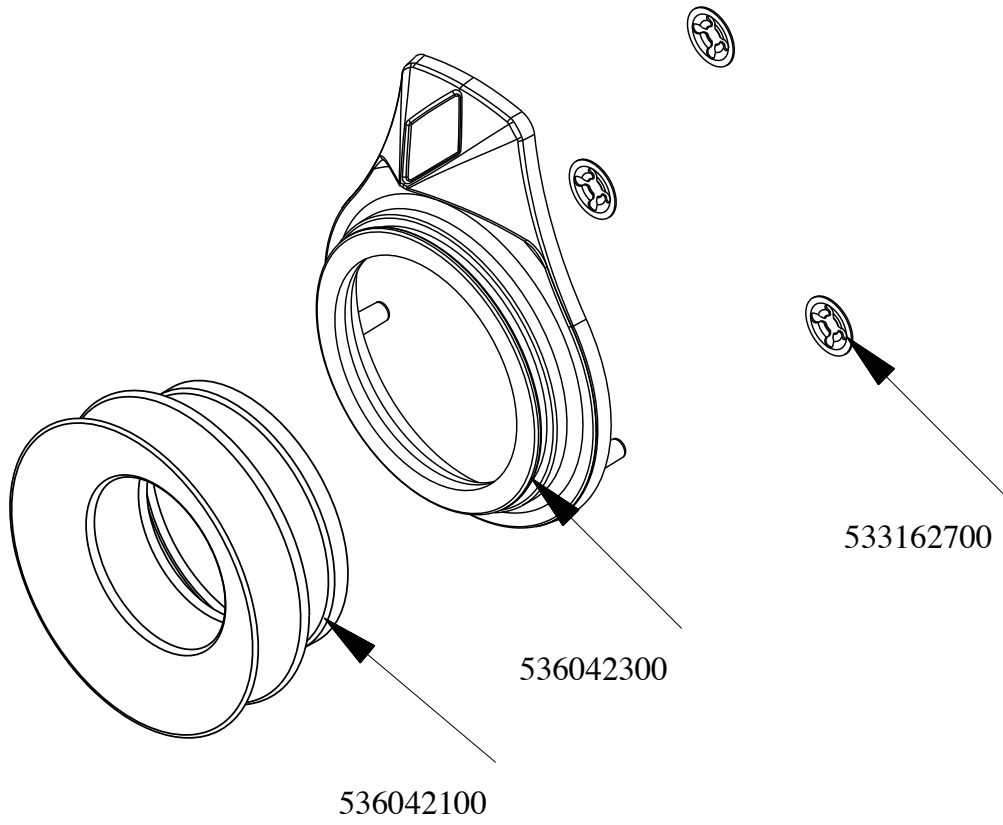

PCIT-74ET

2021\_11

1

PCIT-74ET

2021\_11

1

Kod	Nazev
533010500	LEG M10*25 D.40
537027400	TERMINAL BLOCK THREEPHASE 40A
537048600	PLATE WITH INDUCTORS S70
544385600	LEFT SIDE OF 70T LINE
544385500	RIGHT SIDE OF 70T LINE
541112303	ASS.CRUSC.S607090 PCI-74E
537045600	GENERATOR PCI-74 5KW 400V3
532004100	FLUE GRID L=370 90LINE (RAF)
541112103	COMPLETE TOP OF PCI-74E
531034800	NET FILTER FOR KSK

Kod	Nazev
539060300	RED ADESIVE DISK FOR PCC/PCI-E
539054200	STAMP Ø20,5 CR."L" LOTUS R.
536041700	SILVER CHROM. KNOB Ø77 4P.G.Ø06X4,6
537049600	COMPLETE CONTROL FOR INDUCTORS
539070500	ADHES.LABEL FOR RING RED SIGN.
537031801	GREEN WARNING LIGHT 12V E FASTON
537031901	RED WARNING LIGHT PCI 12V E FASTON
537035800	TOUCH ELECTRONIC BOARD FOR PCI

PCIT-74ET

2021\_11

3

PCIT-74ET

2021\_11

3

Kod	Nazev
536042300	SILVER CHROM. RING FOR KNOB Ø77 4 P
536042100	SEAL CASING FOR KNOB Ø77 4 P
533162700	PROCESSING CODE