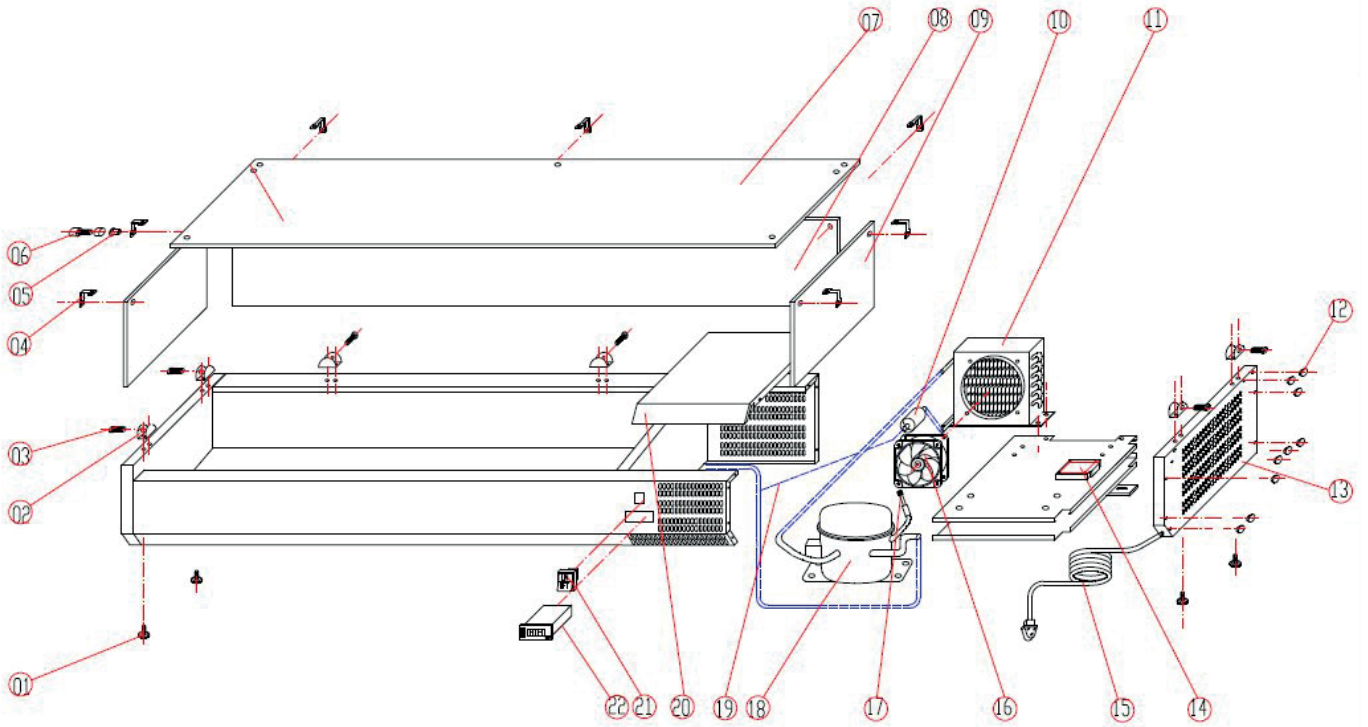

VCH 3120
2021_06

VCH 3120
2021_06

N0.	CODE	NAME
1	S900.13	FEET
2	VRX.01	GLASS FIXING CLIP
3	VRX.02	GLASS FIXING SCREW
4	VRX.06	GLASS LINKING CLIP
5	VRX.04	BUSHING
6	VRX.05	GLASS FIXING NUT BOLT
-	VRX33-38	VEX GLASS FIXING KIT SET
7	VRX38/12.08	TOP GLASS
8	VRX33/12.09	BACK GLASS
9	VRX38.03	SIDE GLASS
-	VRX12.38G	COMPLETE GLASS WITH FIXING KIT FOR 1200/380
-	VRX15.38G	COMPLETE GLASS WITH FIXING KIT FOR 1500/380
10	S900.44	FILTER DRIER
11	VRX.11	CONDENSER
12	S900.03	PLASTIC CAP
13	VRX38.12	SIDE COVER
14	S900.48	JUNCTION BOX
15	S900.47	PLUG
16	S900.34	CONDENSER FAN
17	S900.42	CHARGING VALVE
18	S900.41	COMPRESSOR
19	VRX.15	CAPILLARY TUBE
20	VRX38.14	UNIT ROOM COVER
21	S900.01	MAIN SWITCH
22	S900.02	THERMOSTAT