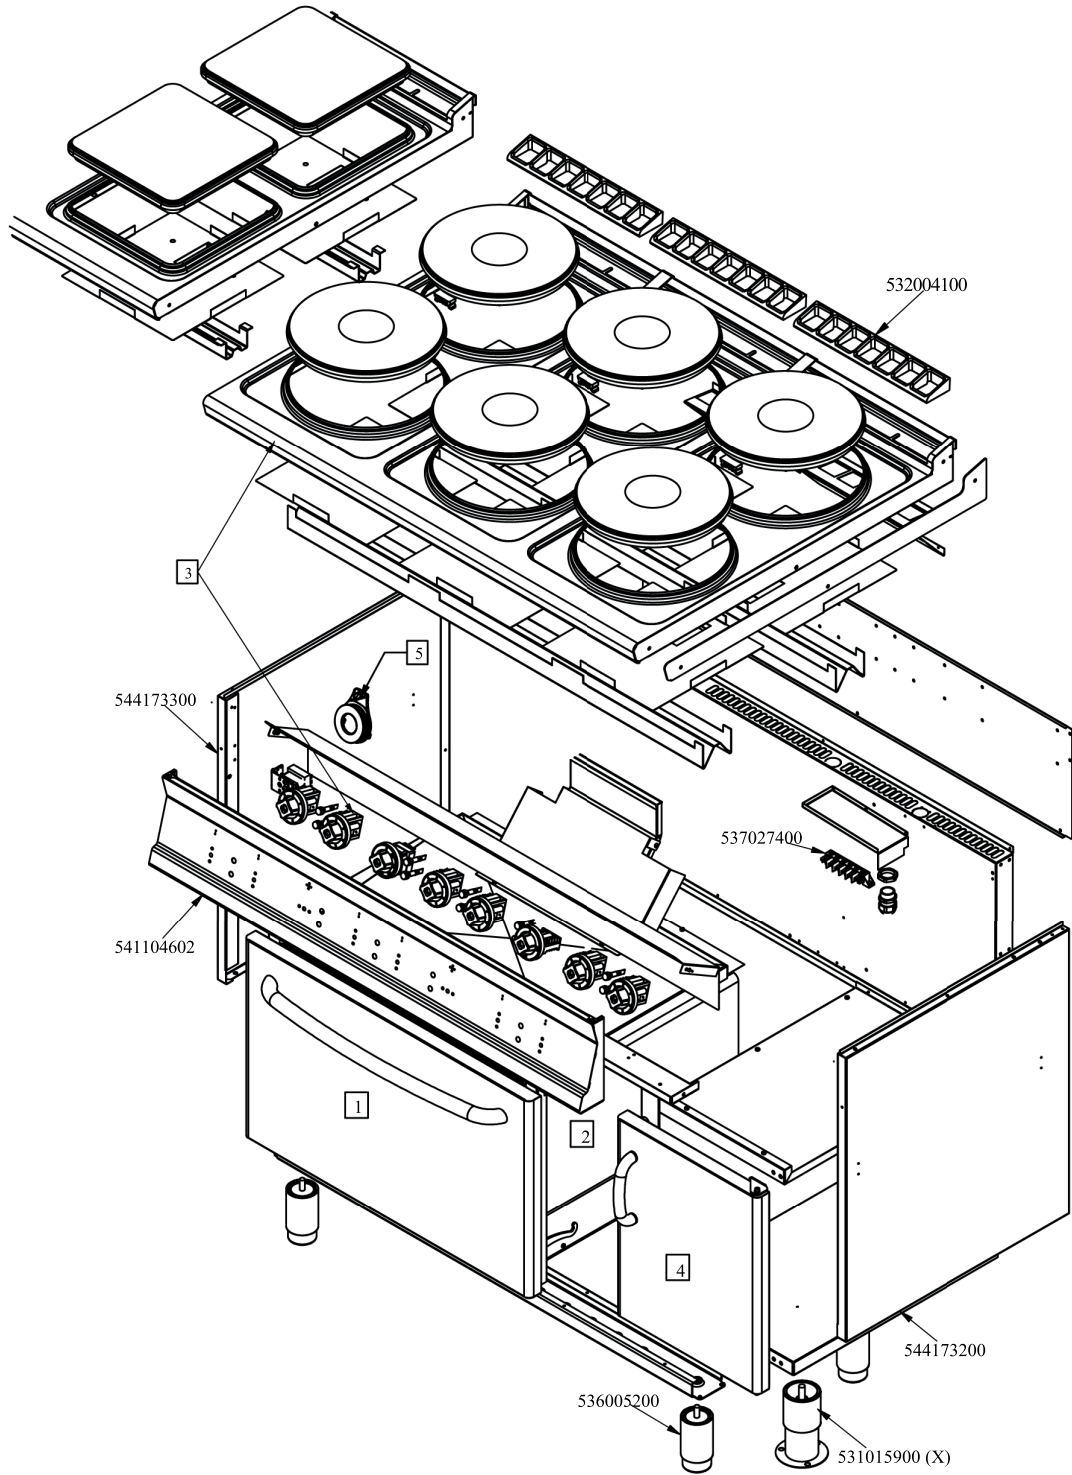

RM 700
 Platný od 1.5. 2019
 CFQ6-712ETV

560009402M00P00 .

560099800M01P00

Objednací kód	Popis v ENG
_GN2/1	PROCESSING CODE
544187100	OVEN INNER DOOR GN 2/1 70/90LINE
531022800	531022800N DOOR HINGE S.70
531013100	OVEN DOOR HANDLE OF 70/90-LINE
544186900	OVEN DOOR GN 2/1 70/90LINES
531022700	LEFT OVEN DOOR HINGE 70LINE
531022900	HINGE ROLLER HOLDER FOR 700-OVEN
GN3/1	PROCESSING CODE
541102300	GAS OVEN INNER DOOR GN 3/1 S.70
531022800	531022800N DOOR HINGE S.70
531013100	OVEN DOOR HANDLE OF 70/90-LINE
544187000	OVEN DOOR GN 3/1 S.70
531022700	LEFT OVEN DOOR HINGE 70LINE
531022900	HINGE ROLLER HOLDER FOR 700-OVEN

Objednací kód	Popis v ENG
533037600	LOCK SPRING FOR BULB
544198900	70 ELECTRICAL OVEN BOTTOM GN2/1
531030200	OVEN GRID GN 2/1 FOR 70 LINE
531062000	OVEN GRID GN 2/1 FOR 70 LINE
531030201	GRID FOR OVEN GN2/1 70L
531062001	
531030500	LHD SUPPORT GRID FOR OVEN OF 70LINE
531062300	LHD SUPPORT GRID FOR OVEN OF 70LINE
531076100	
531062301	
531030400	RHD SUPPORT GRID FOR OVEN OF 70LINE
531062200	RHD SUPPORT GRID FOR OVEN OF 70LINE
531062201	

560109401M00P00

Objednačí kód	Popis v ENG
541312100	
541312200	
541312300	
541311800	
541311900	
541312000	
537019900	PLATE D.220 W2600 V230
537022600	ELECTRICAL PLATE D.220 W2600 V400
537025700	ELECTRICAL PLATE D.220 W2600 V440
537017000	PLATE 220X220 W2600 V230
537022700	SQUARE EL. PLATE 220X220 W2600 V400
537025800	PLATE 220X220 W2600 V440

560018102M00P00

Objednací kód	Popis v ENG
536041700	SILVER CHROM. KNOB Ø77 4P.G.Ø06X4,6
539064300	BLACK ADESIVE DISK FOR PC-E
537000300	COMMUTATOR 7 POSITIONS S.49 16A
539071700	ADHES.LABEL FOR RING GREEN SIGN.
537014100	WHITE WARNING LIGHT 250V
536014700	3 DRILL WHEELS
537035400	HEATING ELEMENT 00003W 330KOHM W/F