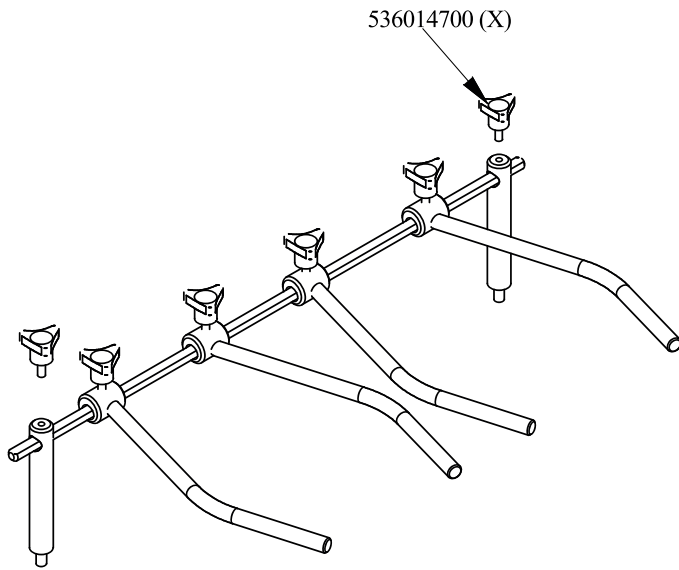

RM 700
 Platný od 1.5. 2019
 CFQ6-712ETV

560009402M00P00 .

560099800M01P00

Objednací kód	Popis v ENG
_GN2/1	PROCESSING CODE
544187100	OVEN INNER DOOR GN 2/1 70/90LINE
531022800	531022800N DOOR HINGE S.70
531013100	OVEN DOOR HANDLE OF 70/90-LINE
544186900	OVEN DOOR GN 2/1 70/90LINES
531022700	LEFT OVEN DOOR HINGE 70LINE
531022900	HINGE ROLLER HOLDER FOR 700-OVEN
GN3/1	PROCESSING CODE
541102300	GAS OVEN INNER DOOR GN 3/1 S.70
531022800	531022800N DOOR HINGE S.70
531013100	OVEN DOOR HANDLE OF 70/90-LINE
544187000	OVEN DOOR GN 3/1 S.70
531022700	LEFT OVEN DOOR HINGE 70LINE
531022900	HINGE ROLLER HOLDER FOR 700-OVEN

Objednací kód	Popis v ENG
533037600	LOCK SPRING FOR BULB
544198900	70 ELECTRICAL OVEN BOTTOM GN2/1
531030200	OVEN GRID GN 2/1 FOR 70 LINE
531062000	OVEN GRID GN 2/1 FOR 70 LINE
531030201	GRID FOR OVEN GN2/1 70L
531062001	
531030500	LHD SUPPORT GRID FOR OVEN OF 70LINE
531062300	LHD SUPPORT GRID FOR OVEN OF 70LINE
531076100	
531062301	
531030400	RHD SUPPORT GRID FOR OVEN OF 70LINE
531062200	RHD SUPPORT GRID FOR OVEN OF 70LINE
531062201	

560109401M00P00

Objednačí kód	Popis v ENG
541312100	
541312200	
541312300	
541311800	
541311900	
541312000	
537019900	PLATE D.220 W2600 V230
537022600	ELECTRICAL PLATE D.220 W2600 V400
537025700	ELECTRICAL PLATE D.220 W2600 V440
537017000	PLATE 220X220 W2600 V230
537022700	SQUARE EL. PLATE 220X220 W2600 V400
537025800	PLATE 220X220 W2600 V440

560125700M00P00

Objednačí kód	Popis v ENG
536042300	SILVER CHROM. RING FOR KNOB Ø77 4 P
536042100	SEAL CASING FOR KNOB Ø77 4 P
533162700	PROCESSING CODE