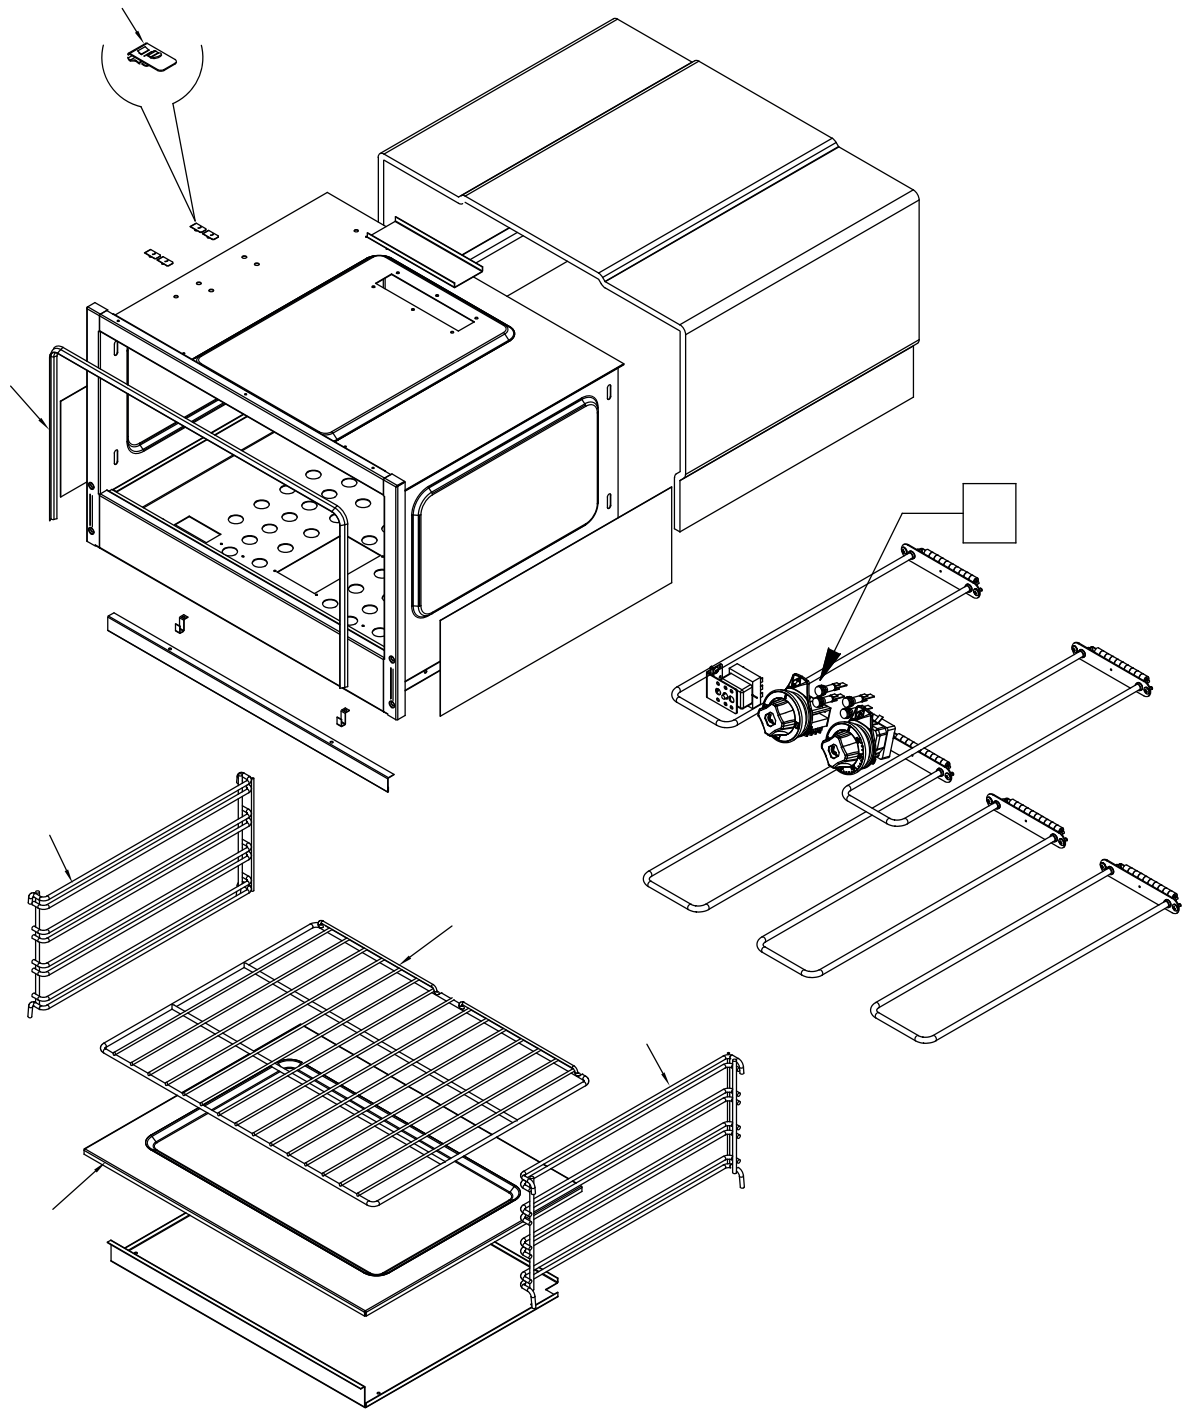

RM 700
 Platný od 1.5. 2019
 CFQ6-712ETV

560009402M00P00 .

560099800M01P00

Objednací kód	Popis v ENG
_GN2/1	PROCESSING CODE
544187100	OVEN INNER DOOR GN 2/1 70/90LINE
531022800	531022800N DOOR HINGE S.70
531013100	OVEN DOOR HANDLE OF 70/90-LINE
544186900	OVEN DOOR GN 2/1 70/90LINES
531022700	LEFT OVEN DOOR HINGE 70LINE
531022900	HINGE ROLLER HOLDER FOR 700-OVEN
GN3/1	PROCESSING CODE
541102300	GAS OVEN INNER DOOR GN 3/1 S.70
531022800	531022800N DOOR HINGE S.70
531013100	OVEN DOOR HANDLE OF 70/90-LINE
544187000	OVEN DOOR GN 3/1 S.70
531022700	LEFT OVEN DOOR HINGE 70LINE
531022900	HINGE ROLLER HOLDER FOR 700-OVEN

Objednací kód	Popis v ENG
533037600	LOCK SPRING FOR BULB
544198900	70 ELECTRICAL OVEN BOTTOM GN2/1
531030200	OVEN GRID GN 2/1 FOR 70 LINE
531062000	OVEN GRID GN 2/1 FOR 70 LINE
531030201	GRID FOR OVEN GN2/1 70L
531062001	
531030500	LHD SUPPORT GRID FOR OVEN OF 70LINE
531062300	LHD SUPPORT GRID FOR OVEN OF 70LINE
531076100	
531062301	
531030400	RHD SUPPORT GRID FOR OVEN OF 70LINE
531062200	RHD SUPPORT GRID FOR OVEN OF 70LINE
531062201	

560109401M00P00

Objednačí kód	Popis v ENG
541312100	
541312200	
541312300	
541311800	
541311900	
541312000	
537019900	PLATE D.220 W2600 V230
537022600	ELECTRICAL PLATE D.220 W2600 V400
537025700	ELECTRICAL PLATE D.220 W2600 V440
537017000	PLATE 220X220 W2600 V230
537022700	SQUARE EL. PLATE 220X220 W2600 V400
537025800	PLATE 220X220 W2600 V440

560018102M00P00

Objednací kód	Popis v ENG
536041700	SILVER CHROM. KNOB Ø77 4P.G.Ø06X4,6
539064300	BLACK ADESIVE DISK FOR PC-E
537000300	COMMUTATOR 7 POSITIONS S.49 16A
539071700	ADHES.LABEL FOR RING GREEN SIGN.
537014100	WHITE WARNING LIGHT 250V
536014700	3 DRILL WHEELS
537035400	HEATING ELEMENT 00003W 330KOHM W/F