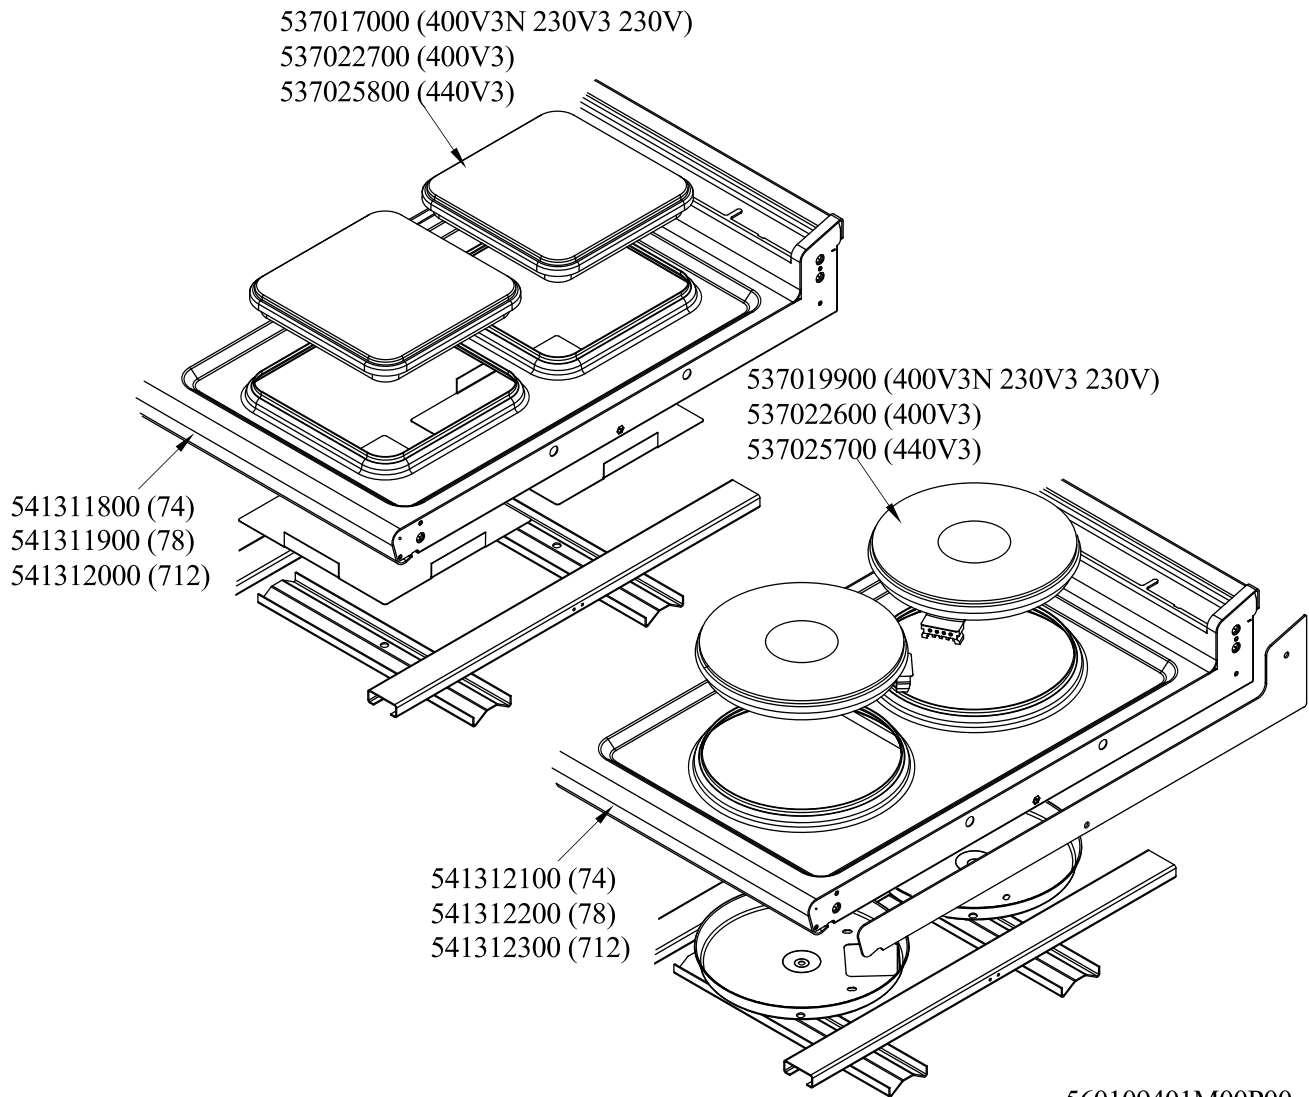

RM 700
 Platný od 1.5. 2019
 CFQ6-712ETV

560009402M00P00 .

560099800M01P00

Objednací kód	Popis v ENG
_GN2/1	PROCESSING CODE
544187100	OVEN INNER DOOR GN 2/1 70/90LINE
531022800	531022800N DOOR HINGE S.70
531013100	OVEN DOOR HANDLE OF 70/90-LINE
544186900	OVEN DOOR GN 2/1 70/90LINES
531022700	LEFT OVEN DOOR HINGE 70LINE
531022900	HINGE ROLLER HOLDER FOR 700-OVEN
GN3/1	PROCESSING CODE
541102300	GAS OVEN INNER DOOR GN 3/1 S.70
531022800	531022800N DOOR HINGE S.70
531013100	OVEN DOOR HANDLE OF 70/90-LINE
544187000	OVEN DOOR GN 3/1 S.70
531022700	LEFT OVEN DOOR HINGE 70LINE
531022900	HINGE ROLLER HOLDER FOR 700-OVEN

Objednací kód	Popis v ENG
533037600	LOCK SPRING FOR BULB
544198900	70 ELECTRICAL OVEN BOTTOM GN2/1
531030200	OVEN GRID GN 2/1 FOR 70 LINE
531062000	OVEN GRID GN 2/1 FOR 70 LINE
531030201	GRID FOR OVEN GN2/1 70L
531062001	
531030500	LHD SUPPORT GRID FOR OVEN OF 70LINE
531062300	LHD SUPPORT GRID FOR OVEN OF 70LINE
531076100	
531062301	
531030400	RHD SUPPORT GRID FOR OVEN OF 70LINE
531062200	RHD SUPPORT GRID FOR OVEN OF 70LINE
531062201	

560109401M00P00

Objednačí kód	Popis v ENG
541312100	
541312200	
541312300	
541311800	
541311900	
541312000	
537019900	PLATE D.220 W2600 V230
537022600	ELECTRICAL PLATE D.220 W2600 V400
537025700	ELECTRICAL PLATE D.220 W2600 V440
537017000	PLATE 220X220 W2600 V230
537022700	SQUARE EL. PLATE 220X220 W2600 V400
537025800	PLATE 220X220 W2600 V440

560018102M00P00

Objednací kód	Popis v ENG
536041700	SILVER CHROM. KNOB Ø77 4P.G.Ø06X4,6
539064300	BLACK ADESIVE DISK FOR PC-E
537000300	COMMUTATOR 7 POSITIONS S.49 16A
539071700	ADHES.LABEL FOR RING GREEN SIGN.
537014100	WHITE WARNING LIGHT 250V
536014700	3 DRILL WHEELS
537035400	HEATING ELEMENT 00003W 330KOHM W/F