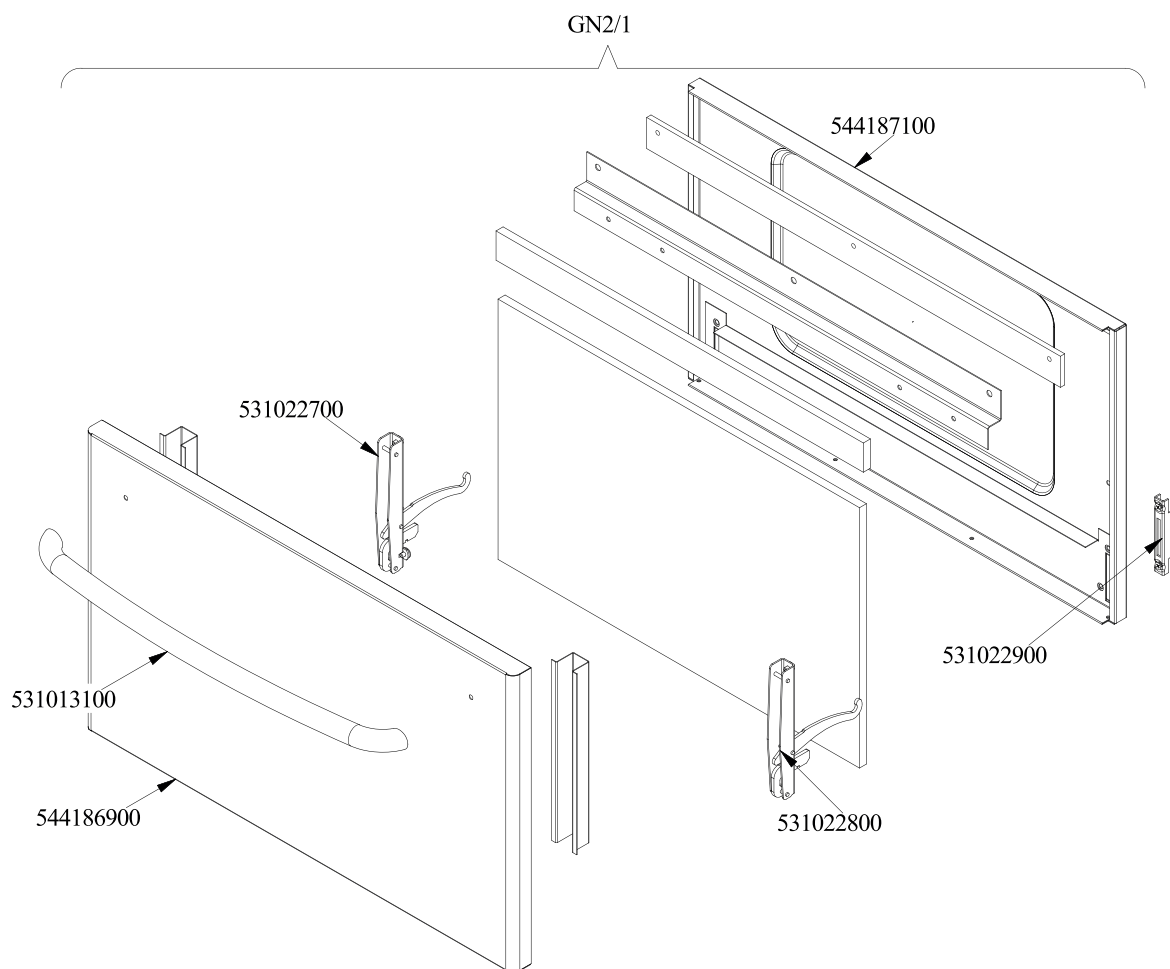

RM 700
 Platný od 1.5. 2019
 CFQ6-712ETV

560009402M00P00 .

560099800M01P00

Objednací kód	Popis v ENG
_GN2/1	PROCESSING CODE
544187100	OVEN INNER DOOR GN 2/1 70/90LINE
531022800	531022800N DOOR HINGE S.70
531013100	OVEN DOOR HANDLE OF 70/90-LINE
544186900	OVEN DOOR GN 2/1 70/90LINES
531022700	LEFT OVEN DOOR HINGE 70LINE
531022900	HINGE ROLLER HOLDER FOR 700-OVEN
GN3/1	PROCESSING CODE
541102300	GAS OVEN INNER DOOR GN 3/1 S.70
531022800	531022800N DOOR HINGE S.70
531013100	OVEN DOOR HANDLE OF 70/90-LINE
544187000	OVEN DOOR GN 3/1 S.70
531022700	LEFT OVEN DOOR HINGE 70LINE
531022900	HINGE ROLLER HOLDER FOR 700-OVEN

Objednací kód	Popis v ENG
533037600	LOCK SPRING FOR BULB
544198900	70 ELECTRICAL OVEN BOTTOM GN2/1
531030200	OVEN GRID GN 2/1 FOR 70 LINE
531062000	OVEN GRID GN 2/1 FOR 70 LINE
531030201	GRID FOR OVEN GN2/1 70L
531062001	
531030500	LHD SUPPORT GRID FOR OVEN OF 70LINE
531062300	LHD SUPPORT GRID FOR OVEN OF 70LINE
531076100	
531062301	
531030400	RHD SUPPORT GRID FOR OVEN OF 70LINE
531062200	RHD SUPPORT GRID FOR OVEN OF 70LINE
531062201	

560109401M00P00

Objednačí kód	Popis v ENG
541312100	
541312200	
541312300	
541311800	
541311900	
541312000	
537019900	PLATE D.220 W2600 V230
537022600	ELECTRICAL PLATE D.220 W2600 V400
537025700	ELECTRICAL PLATE D.220 W2600 V440
537017000	PLATE 220X220 W2600 V230
537022700	SQUARE EL. PLATE 220X220 W2600 V400
537025800	PLATE 220X220 W2600 V440

560018102M00P00

Objednací kód	Popis v ENG
536041700	SILVER CHROM. KNOB Ø77 4P.G.Ø06X4,6
539064300	BLACK ADESIVE DISK FOR PC-E
537000300	COMMUTATOR 7 POSITIONS S.49 16A
539071700	ADHES.LABEL FOR RING GREEN SIGN.
537014100	WHITE WARNING LIGHT 250V
536014700	3 DRILL WHEELS
537035400	HEATING ELEMENT 00003W 330KOHM W/F