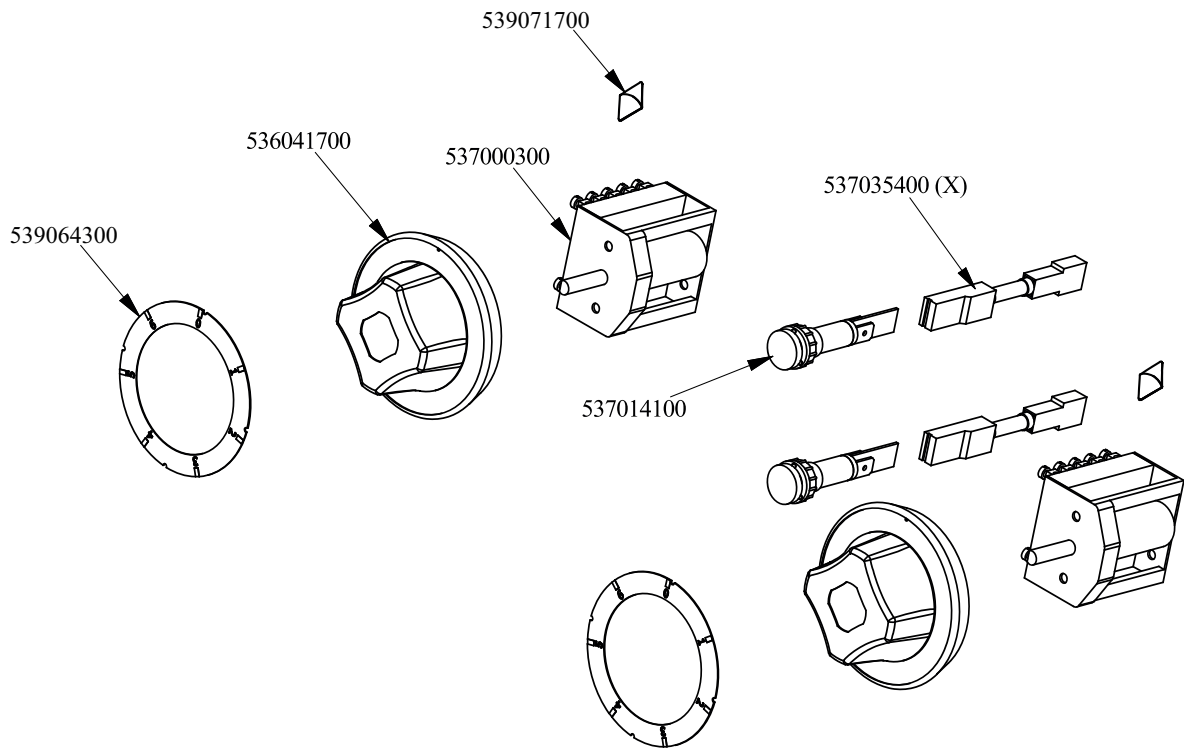

RM 700
 Platný od 1.5. 2019
 CFQ6-712ETV

560009402M00P00 .

560099800M01P00

Objednací kód	Popis v ENG
_GN2/1	PROCESSING CODE
544187100	OVEN INNER DOOR GN 2/1 70/90LINE
531022800	531022800N DOOR HINGE S.70
531013100	OVEN DOOR HANDLE OF 70/90-LINE
544186900	OVEN DOOR GN 2/1 70/90LINES
531022700	LEFT OVEN DOOR HINGE 70LINE
531022900	HINGE ROLLER HOLDER FOR 700-OVEN
GN3/1	PROCESSING CODE
541102300	GAS OVEN INNER DOOR GN 3/1 S.70
531022800	531022800N DOOR HINGE S.70
531013100	OVEN DOOR HANDLE OF 70/90-LINE
544187000	OVEN DOOR GN 3/1 S.70
531022700	LEFT OVEN DOOR HINGE 70LINE
531022900	HINGE ROLLER HOLDER FOR 700-OVEN

Objednací kód	Popis v ENG
533037600	LOCK SPRING FOR BULB
544198900	70 ELECTRICAL OVEN BOTTOM GN2/1
531030200	OVEN GRID GN 2/1 FOR 70 LINE
531062000	OVEN GRID GN 2/1 FOR 70 LINE
531030201	GRID FOR OVEN GN2/1 70L
531062001	
531030500	LHD SUPPORT GRID FOR OVEN OF 70LINE
531062300	LHD SUPPORT GRID FOR OVEN OF 70LINE
531076100	
531062301	
531030400	RHD SUPPORT GRID FOR OVEN OF 70LINE
531062200	RHD SUPPORT GRID FOR OVEN OF 70LINE
531062201	

560018102M00P00

Objednací kód	Popis v ENG
536041700	SILVER CHROM. KNOB Ø77 4P.G.Ø06X4,6
539064300	BLACK ADESIVE DISK FOR PC-E
537000300	COMMUTATOR 7 POSITIONS S.49 16A
539071700	ADHES.LABEL FOR RING GREEN SIGN.
537014100	WHITE WARNING LIGHT 250V
536014700	3 DRILL WHEELS
537035400	HEATING ELEMENT 00003W 330KOHM W/F

560125700M00P00

Objednačí kód	Popis v ENG
536042300	SILVER CHROM. RING FOR KNOB Ø77 4 P
536042100	SEAL CASING FOR KNOB Ø77 4 P
533162700	PROCESSING CODE