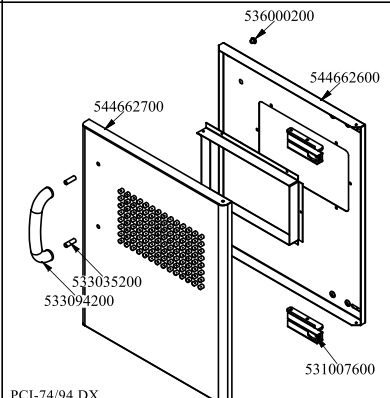

P-64/74/94 DX CF

PCI-74/94 DX