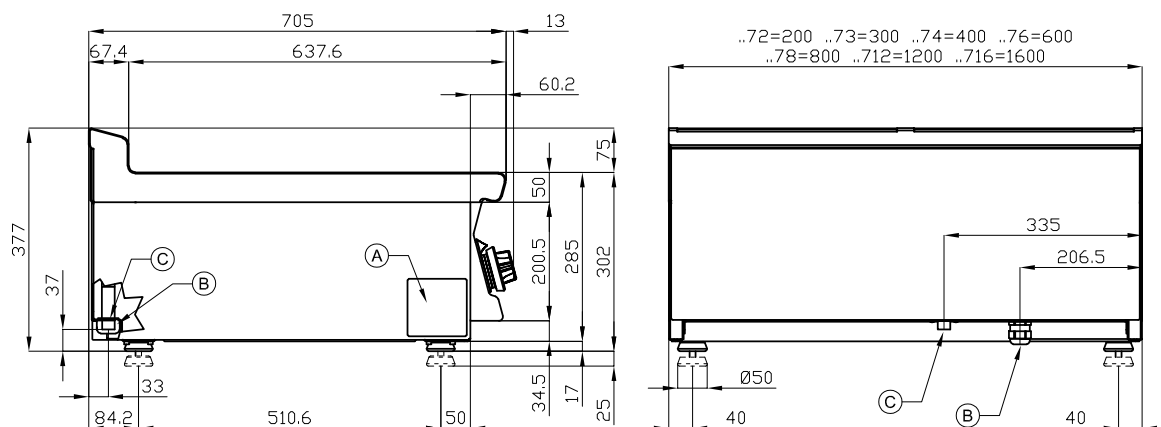

Technical data sheet

Technical drawing

Electric grill water indirect 38x52 without cabinet 400 V

Model

SAP Code

00005855

A	Data plate		B	Electrical connection