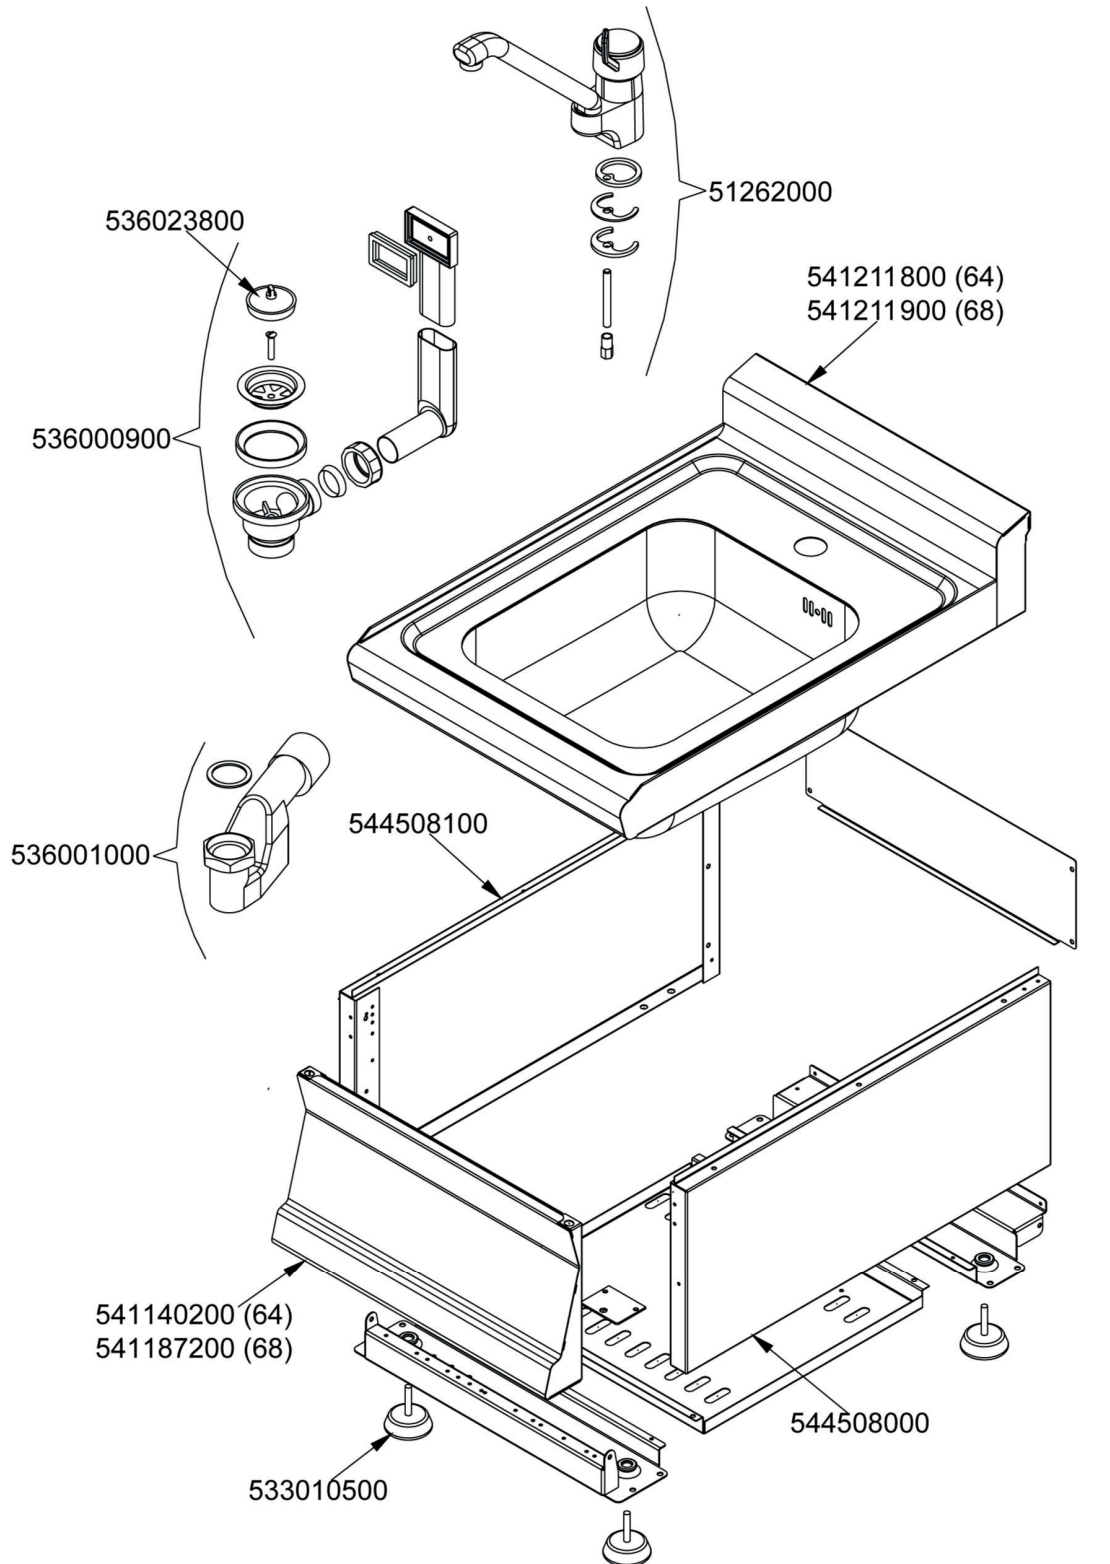

RM 600
 Platný od 1.5. 2019
 LAT-68

560076100M00P00

Objednací kód	Popis v ENG
51262000	GL LEVER TAP FOR SINK
536023800	DRAIN CAP 1"1/2
536000900	UPPER DRAIN FOR SINK
541211900	UPPER PLATE FOR LAT-68
536001000	DRAIN FOR SINK
544508100	LHD SIDE OF 60T APPLIANCES
541187200	CONTROL PANEL * 607090 LAT-6 8
533010500	LEG M10*25 D.40
544508000	RHD SIDE OF 60T APPLIANCES