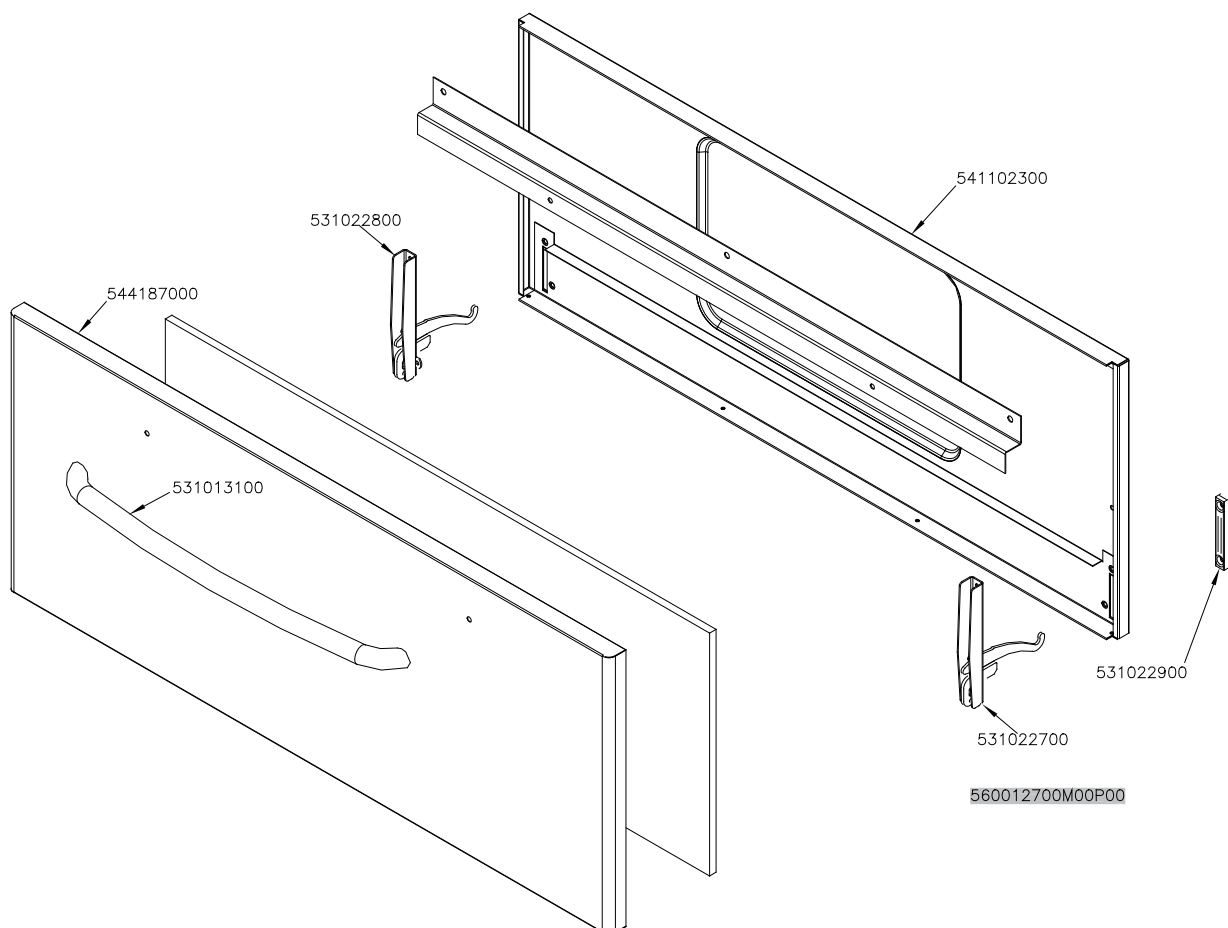

TPF - 78 ET

(1)

Platný od

1.5.2016

do 30.4.2019

GN 2/1

GN 3/1