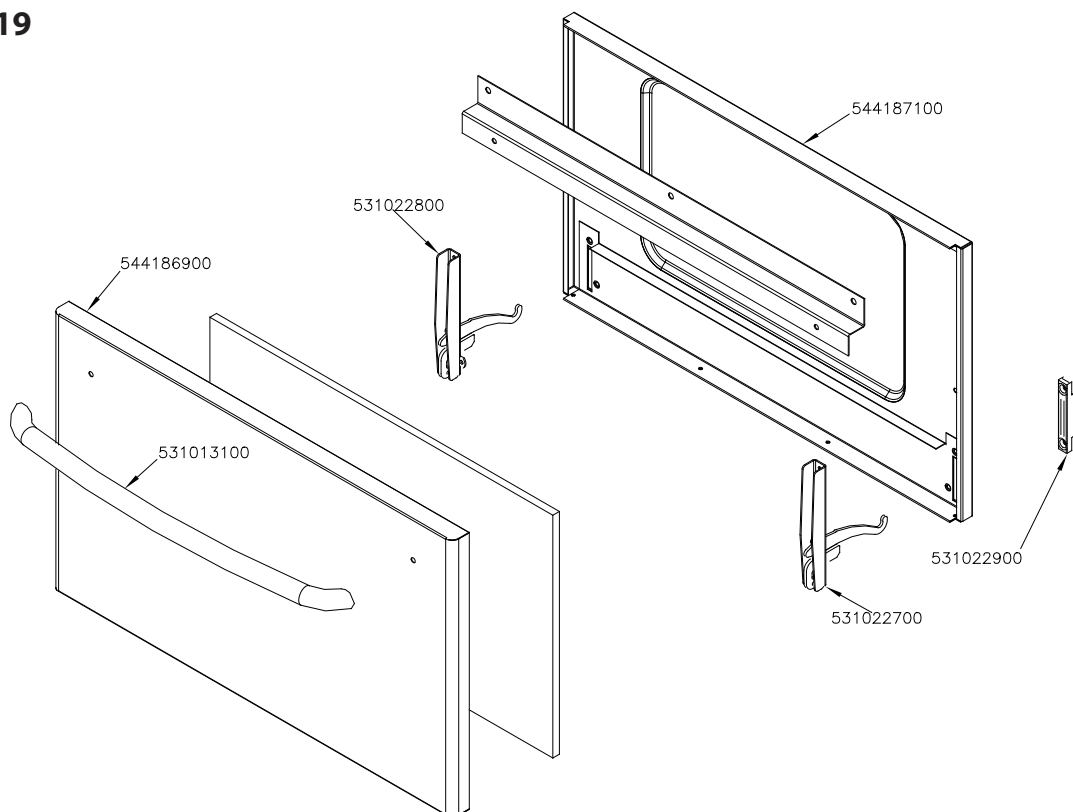

TPF - 78 ET

(1)

Platný od

1.5.2016

do 30.4.2019

GN 2/1