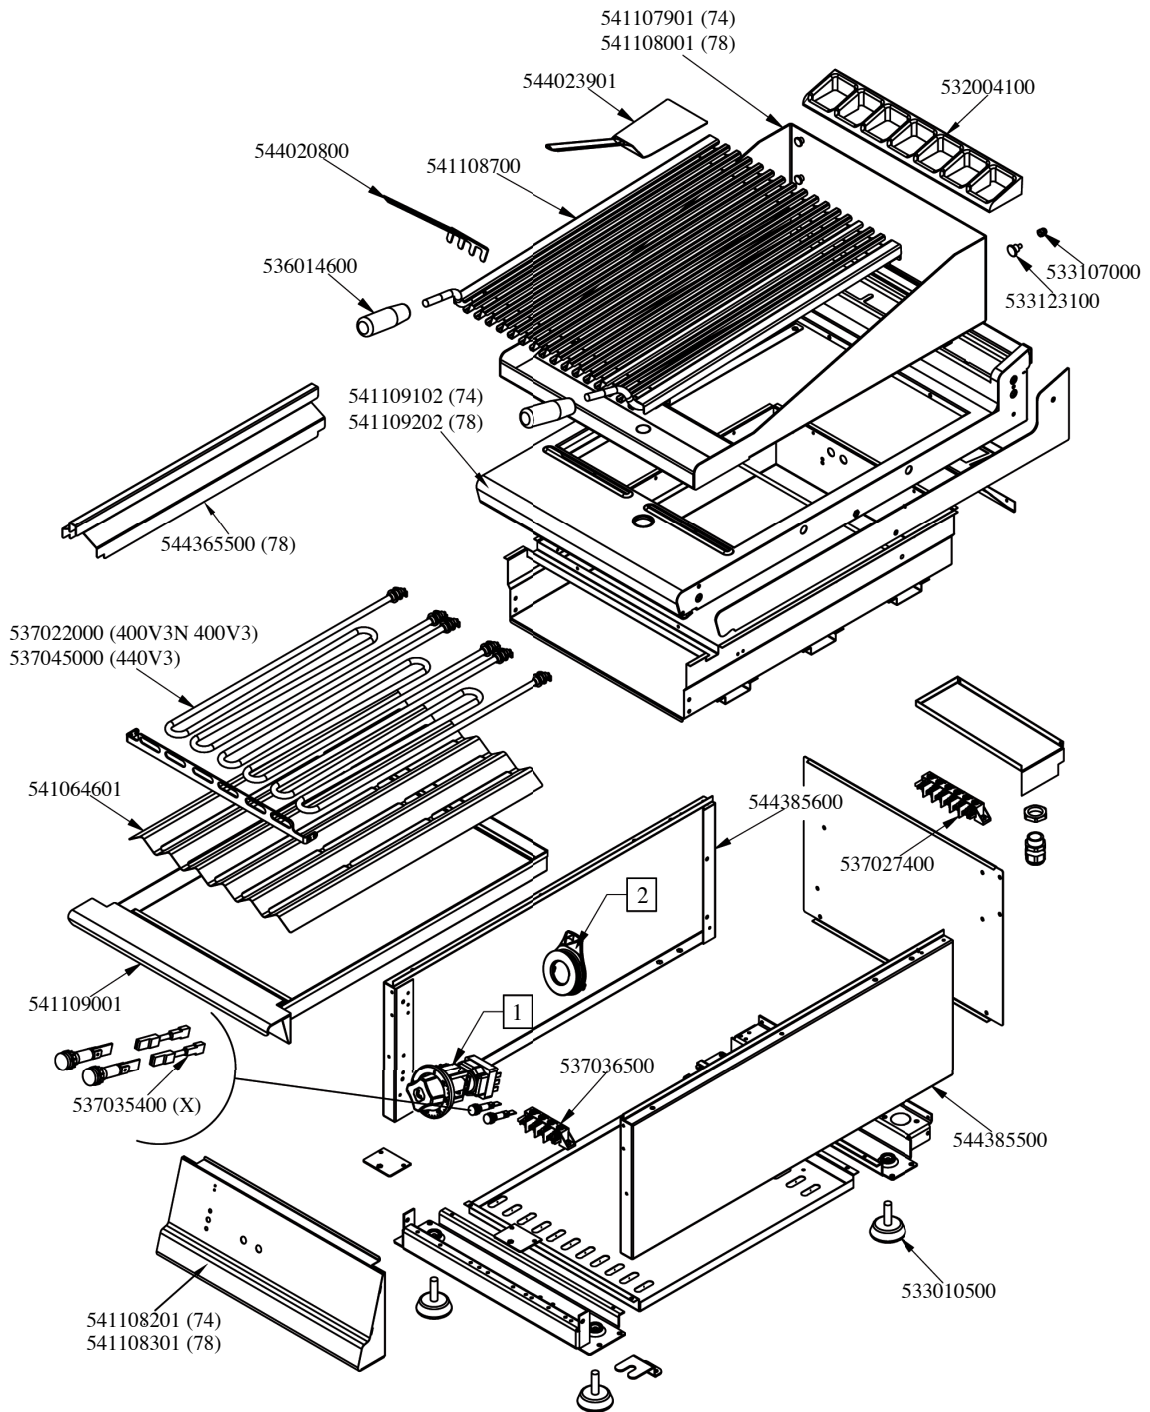

CWT-78ET

2021_11

1

CWT-78ET

2021_11

1

Kod	Nazev
544365500	CENTRAL TOP FOR SPLASH GUARD CW78
537022000	HEATING EL.CW W2000 V230 S.70
537036500	TERMINAL BLOCK 4POLES 40A SCREW-SCR
541108301	ASS.CRUSC.S607090 CW-78/98E
537027400	TERMINAL BLOCK THREEPHASE 40A
544385500	RIGHT SIDE OF 70T LINE
533010500	LEG M10*25 D.40
544385600	LEFT SIDE OF 70T LINE
541064601	REFLECTING BOARD CW-4/74/78E
541109001	ROUNDED DRAWER CW-E *NEW 700 LINE*
541109202	ASS.PIANO S70 CW-78G/E
544023901	SPATTLE FOR FRY-TOP
544020800	SPATTLE FOR CW S70 S90
536014600	GRIP D.28*90*M10 CW
541108700	"S" GRID FOR CW-70G
533107000	PROCESSING CODE
533123100	PROCESSING CODE
541108001	SPLASH SHIELD CW-78
532004100	FLUE GRID L=370 90LINE (RAF)

CWT-78ET
2021_11
2

CWT-78ET

2021_11

2

Kod	Nazev
537001600	THERMOSTAT 50-320°C SINGLEPHASE
539054200	STAMP Ø20,5 CR."L" LOTUS R.
536041700	SILVER CHROM. KNOB Ø77 4P.G.Ø06X4,6
537000400	COMMUTATOR 1POS.SINGLEPHASE S49 16A
537001200	FIXING BRACKET FOR THERMOSTAT/COMM.
537014200	GREEN WARNING LIGHT 250V
537014100	WHITE WARNING LIGHT 250V
537000900	THERMOSTAT 063-320°C THREEPHASE
537033600	FIXING BRACKET FOR THERMOSTAT/COMM.
537000200	COMMUTATOR 1 POS. 3PHASE S.49 16A
539062600	RED STICKING DISK 72 (050,300°)
539062500	RED STICKING DISK 72 (050,300°)
539070500	ADHES.LABEL FOR RING RED SIGN.

CWT-78ET

2021_11

3

CWT-78ET

2021_11

3

Kod	Nazev
536042300	SILVER CHROM. RING FOR KNOB Ø77 4 P
536042100	SEAL CASING FOR KNOB Ø77 4 P
533162700	PROCESSING CODE