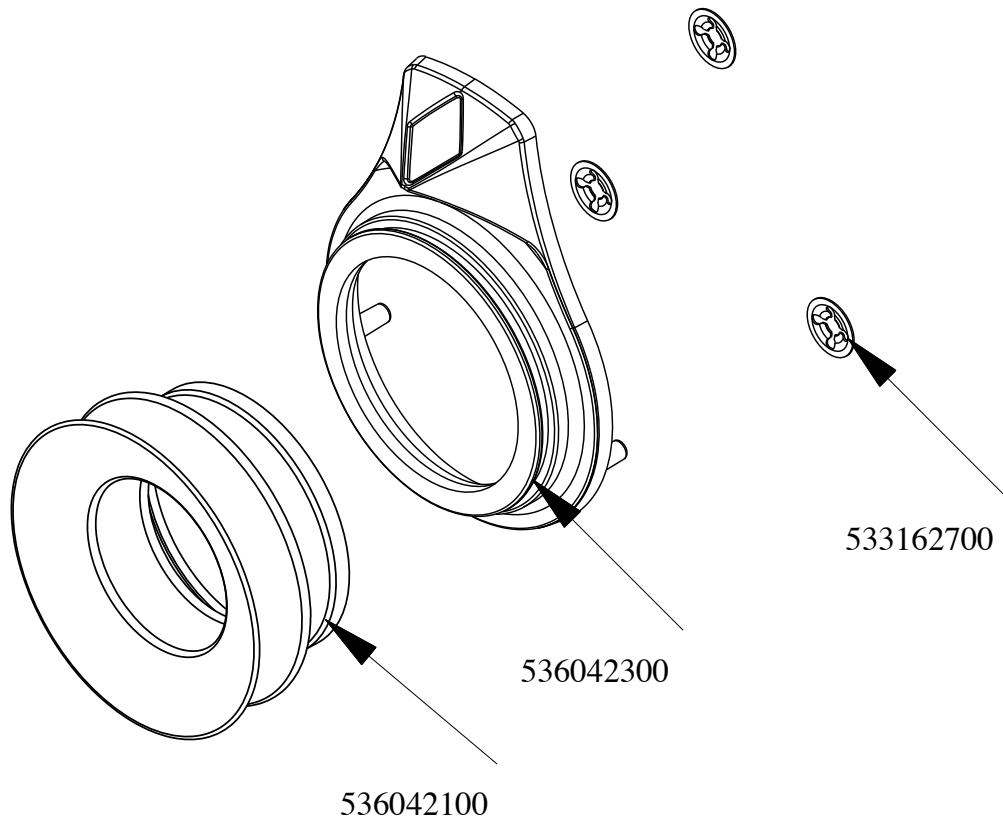

CWT-78ET

2021_11

1

CWT-78ET

2021_11

1

Kod	Nazev
544365500	CENTRAL TOP FOR SPLASH GUARD CW78
537022000	HEATING EL.CW W2000 V230 S.70
537036500	TERMINAL BLOCK 4POLES 40A SCREW-SCR
541108301	ASS.CRUSC.S607090 CW-78/98E
537027400	TERMINAL BLOCK THREEPHASE 40A
544385500	RIGHT SIDE OF 70T LINE
533010500	LEG M10*25 D.40
544385600	LEFT SIDE OF 70T LINE
541064601	REFLECTING BOARD CW-4/74/78E
541109001	ROUNDED DRAWER CW-E *NEW 700 LINE*
541109202	ASS.PIANO S70 CW-78G/E
544023901	SPATTLE FOR FRY-TOP
544020800	SPATTLE FOR CW S70 S90
536014600	GRIP D.28*90*M10 CW
541108700	"S" GRID FOR CW-70G
533107000	PROCESSING CODE
533123100	PROCESSING CODE
541108001	SPLASH SHIELD CW-78
532004100	FLUE GRID L=370 90LINE (RAF)

CWT-78ET
2021_11
2

CWT-78ET

2021_11

2

Kod	Nazev
537001600	THERMOSTAT 50-320°C SINGLEPHASE
539054200	STAMP Ø20,5 CR."L" LOTUS R.
536041700	SILVER CHROM. KNOB Ø77 4P.G.Ø06X4,6
537000400	COMMUTATOR 1POS.SINGLEPHASE S49 16A
537001200	FIXING BRACKET FOR THERMOSTAT/COMM.
537014200	GREEN WARNING LIGHT 250V
537014100	WHITE WARNING LIGHT 250V
537000900	THERMOSTAT 063-320°C THREEPHASE
537033600	FIXING BRACKET FOR THERMOSTAT/COMM.
537000200	COMMUTATOR 1 POS. 3PHASE S.49 16A
539062600	RED STICKING DISK 72 (050,300°)
539062500	RED STICKING DISK 72 (050,300°)
539070500	ADHES.LABEL FOR RING RED SIGN.

CWT-78ET

2021_11

3

CWT-78ET

2021_11

3

Kod	Nazev
536042300	SILVER CHROM. RING FOR KNOB Ø77 4 P
536042100	SEAL CASING FOR KNOB Ø77 4 P
533162700	PROCESSING CODE