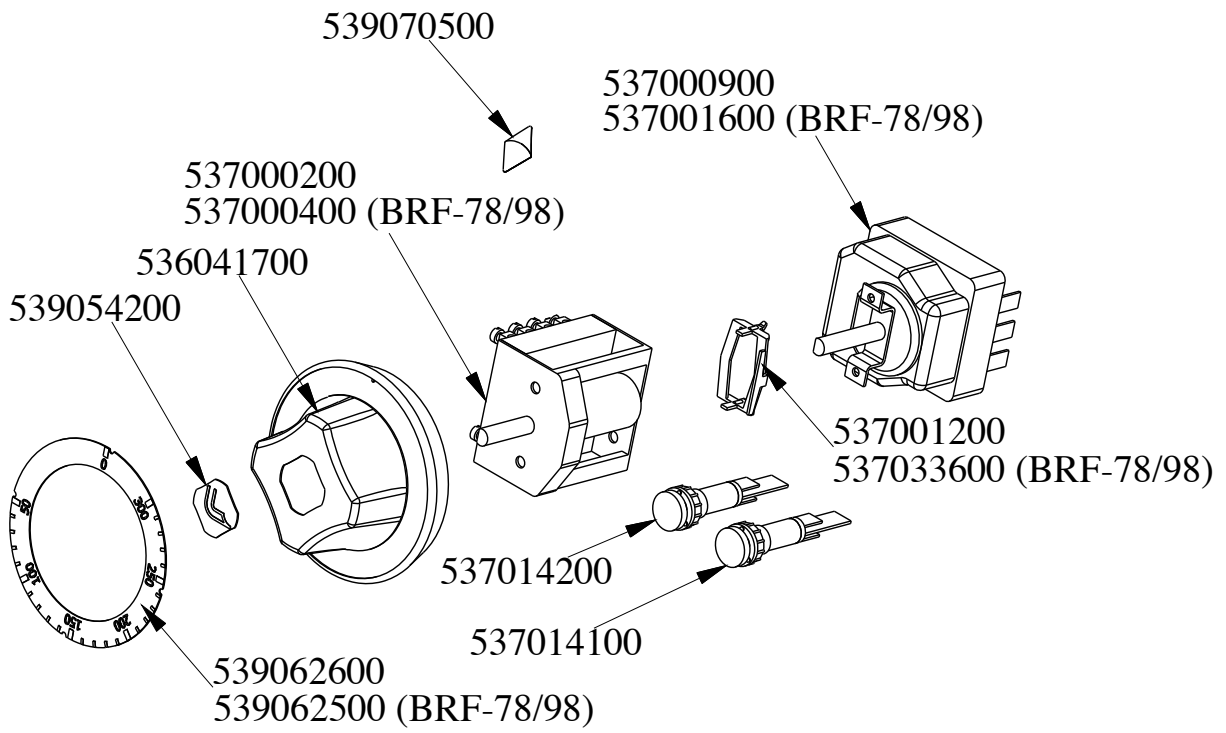

CWT-78ET

2021_11

1

CWT-78ET

2021_11

1

Kod	Nazev
544365500	CENTRAL TOP FOR SPLASH GUARD CW78
537022000	HEATING EL.CW W2000 V230 S.70
537036500	TERMINAL BLOCK 4POLES 40A SCREW-SCR
541108301	ASS.CRUSC.S607090 CW-78/98E
537027400	TERMINAL BLOCK THREEPHASE 40A
544385500	RIGHT SIDE OF 70T LINE
533010500	LEG M10*25 D.40
544385600	LEFT SIDE OF 70T LINE
541064601	REFLECTING BOARD CW-4/74/78E
541109001	ROUNDED DRAWER CW-E *NEW 700 LINE*
541109202	ASS.PIANO S70 CW-78G/E
544023901	SPATTLE FOR FRY-TOP
544020800	SPATTLE FOR CW S70 S90
536014600	GRIP D.28*90*M10 CW
541108700	"S" GRID FOR CW-70G
533107000	PROCESSING CODE
533123100	PROCESSING CODE
541108001	SPLASH SHIELD CW-78
532004100	FLUE GRID L=370 90LINE (RAF)

CWT-78ET
2021_11
2

CWT-78ET

2021_11

2

Kod	Nazev
537001600	THERMOSTAT 50-320°C SINGLEPHASE
539054200	STAMP Ø20,5 CR."L" LOTUS R.
536041700	SILVER CHROM. KNOB Ø77 4P.G.Ø06X4,6
537000400	COMMUTATOR 1POS.SINGLEPHASE S49 16A
537001200	FIXING BRACKET FOR THERMOSTAT/COMM.
537014200	GREEN WARNING LIGHT 250V
537014100	WHITE WARNING LIGHT 250V
537000900	THERMOSTAT 063-320°C THREEPHASE
537033600	FIXING BRACKET FOR THERMOSTAT/COMM.
537000200	COMMUTATOR 1 POS. 3PHASE S.49 16A
539062600	RED STICKING DISK 72 (050,300°)
539062500	RED STICKING DISK 72 (050,300°)
539070500	ADHES.LABEL FOR RING RED SIGN.

CWT-78ET

2021_11

3

CWT-78ET

2021_11

3

Kod	Nazev
536042300	SILVER CHROM. RING FOR KNOB Ø77 4 P
536042100	SEAL CASING FOR KNOB Ø77 4 P
533162700	PROCESSING CODE