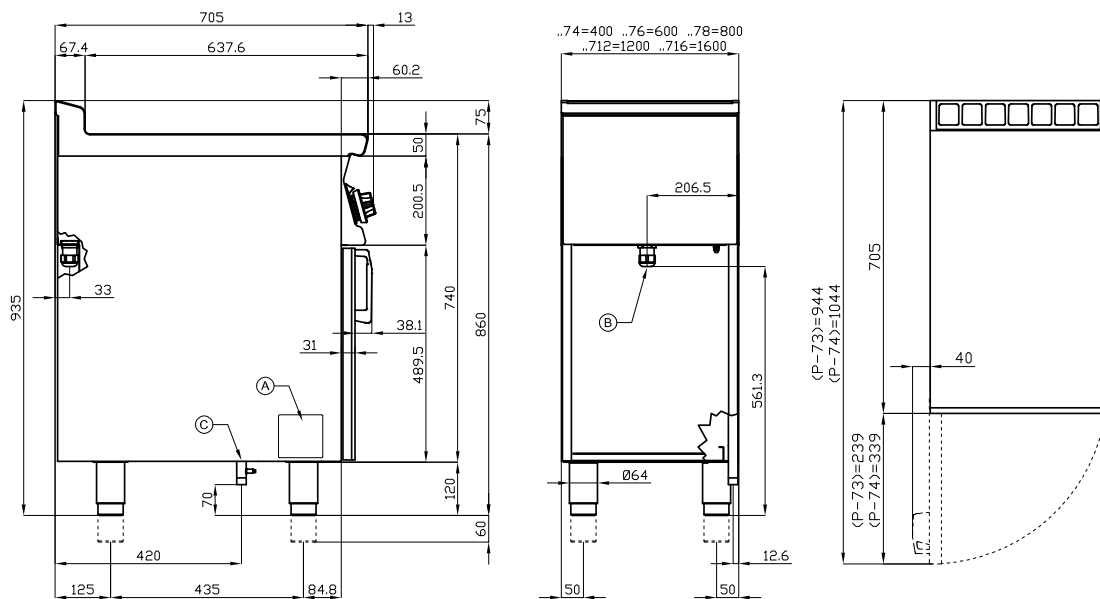

Technical data sheet

Technical drawing

Lava stone grill gas 38x52 on open cabinet

Model

SAP Code

00000404

A	Data plate		C	Gas connection	ISO 7-1 1/2" M
---	------------	--	---	----------------	----------------

2. Net Width [mm]:

400

3. Net Depth [mm]:

705

4. Net Height [mm]:

900

5. Net Weight [kg]:

56.00

6. Gross Width [mm]:

830

7. Gross depth [mm]:

770

8. Gross Height [mm]:

1220

9. Gross Weight [kg]:

61.00

26. Removable rim:

Yes

27. Removable grid:

Yes

28. Grid size [mm x mm]:

380 x 520

Technical data sheet

Technical parameters