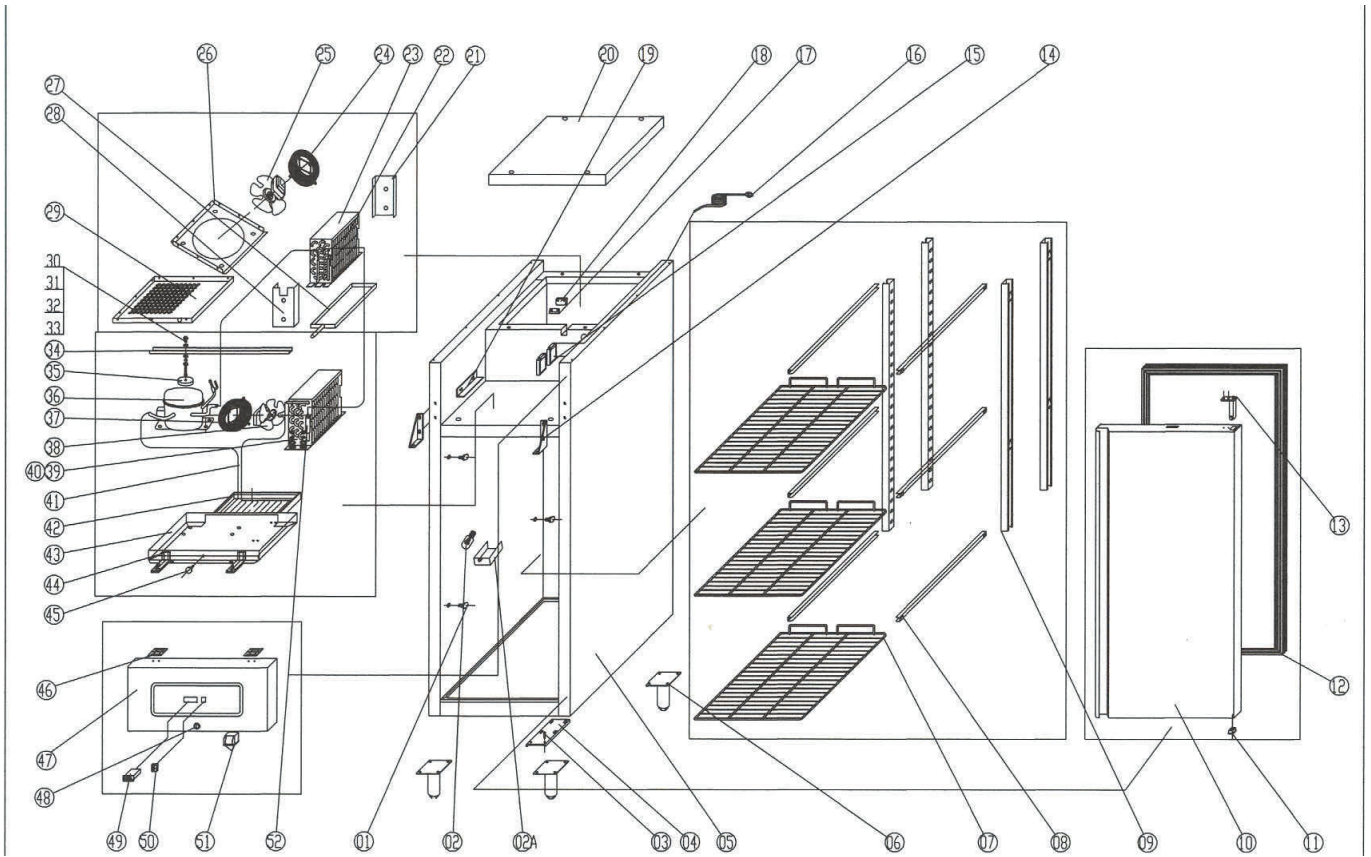

MN 700
2020_08

MN 700
2020_08

Pozice	Kód	Název
1	GN650TN.01	SUPPORT LOCATED NUT
2	GN650TN.02	LAMP
02A	GN650TN.03	LAMP COVER
3	S900.06	DOWN HINGE AXIS
4	GN650TN.05	DOWN HINGE
5	GN650TN.06	BODY
6	GN650TN.07	FEET
7	GN650TN.08	SHELF
8	GN650TN.09	GUIDE/RIGHT/LEFT
9	GN650TN.50	SUPPORT
10	GN650TN.11	DOOR
11	GN650TN.10	DOWN HINGE AXIS JACKET
12	GN650TN.13	GASKET
13	GN650TN.14	DOOR SPRING
14	GN650TN.15	UP HINGE
15	GN650TN.16	JUNCTION BOX
16	S900.47	PLUG
17	S900.31	SENSOR FIXED CLIP
18	GN650TN.17	PROBE PADDING
19	GN650TN.18	FIXING STRIP
20	GN650TN.19	TOP
21	GN650TN.20	EVAPORATOR BACK GUIDE
22	GN650TN.21	EVAPORATOR
23	GN650BT.05	EVAPORATOR COVER
24	GN650TN.23	WALL RING
25	GN650BT.11	EVAPORATOR FAN
26	GN650TN.25	FAN SUPPORT
27	GN650TN.26	EVAPORATOR WATER PAN
28	GN650TN.27	EVAPORATOR FRONT GUIDE
29	GN650TN.28	AIRFLOW DUCT BOARD
30	GN650TN.29	BOLT
31	GN650TN.30	WASHER
32	GN650TN.31	SPRING WASHER
33	GN650TN.32	NUT
34	GN650TN.33	COMPRESSOR MOUNTING BAND
35	GN650TN.37	SAFETY PADDING RUBBER
36	S903.05	COMPRESSOR
37	GN650TN.46	BASKET GUARD GRILLS
38	GN650TN.34	CONDENSER FAN