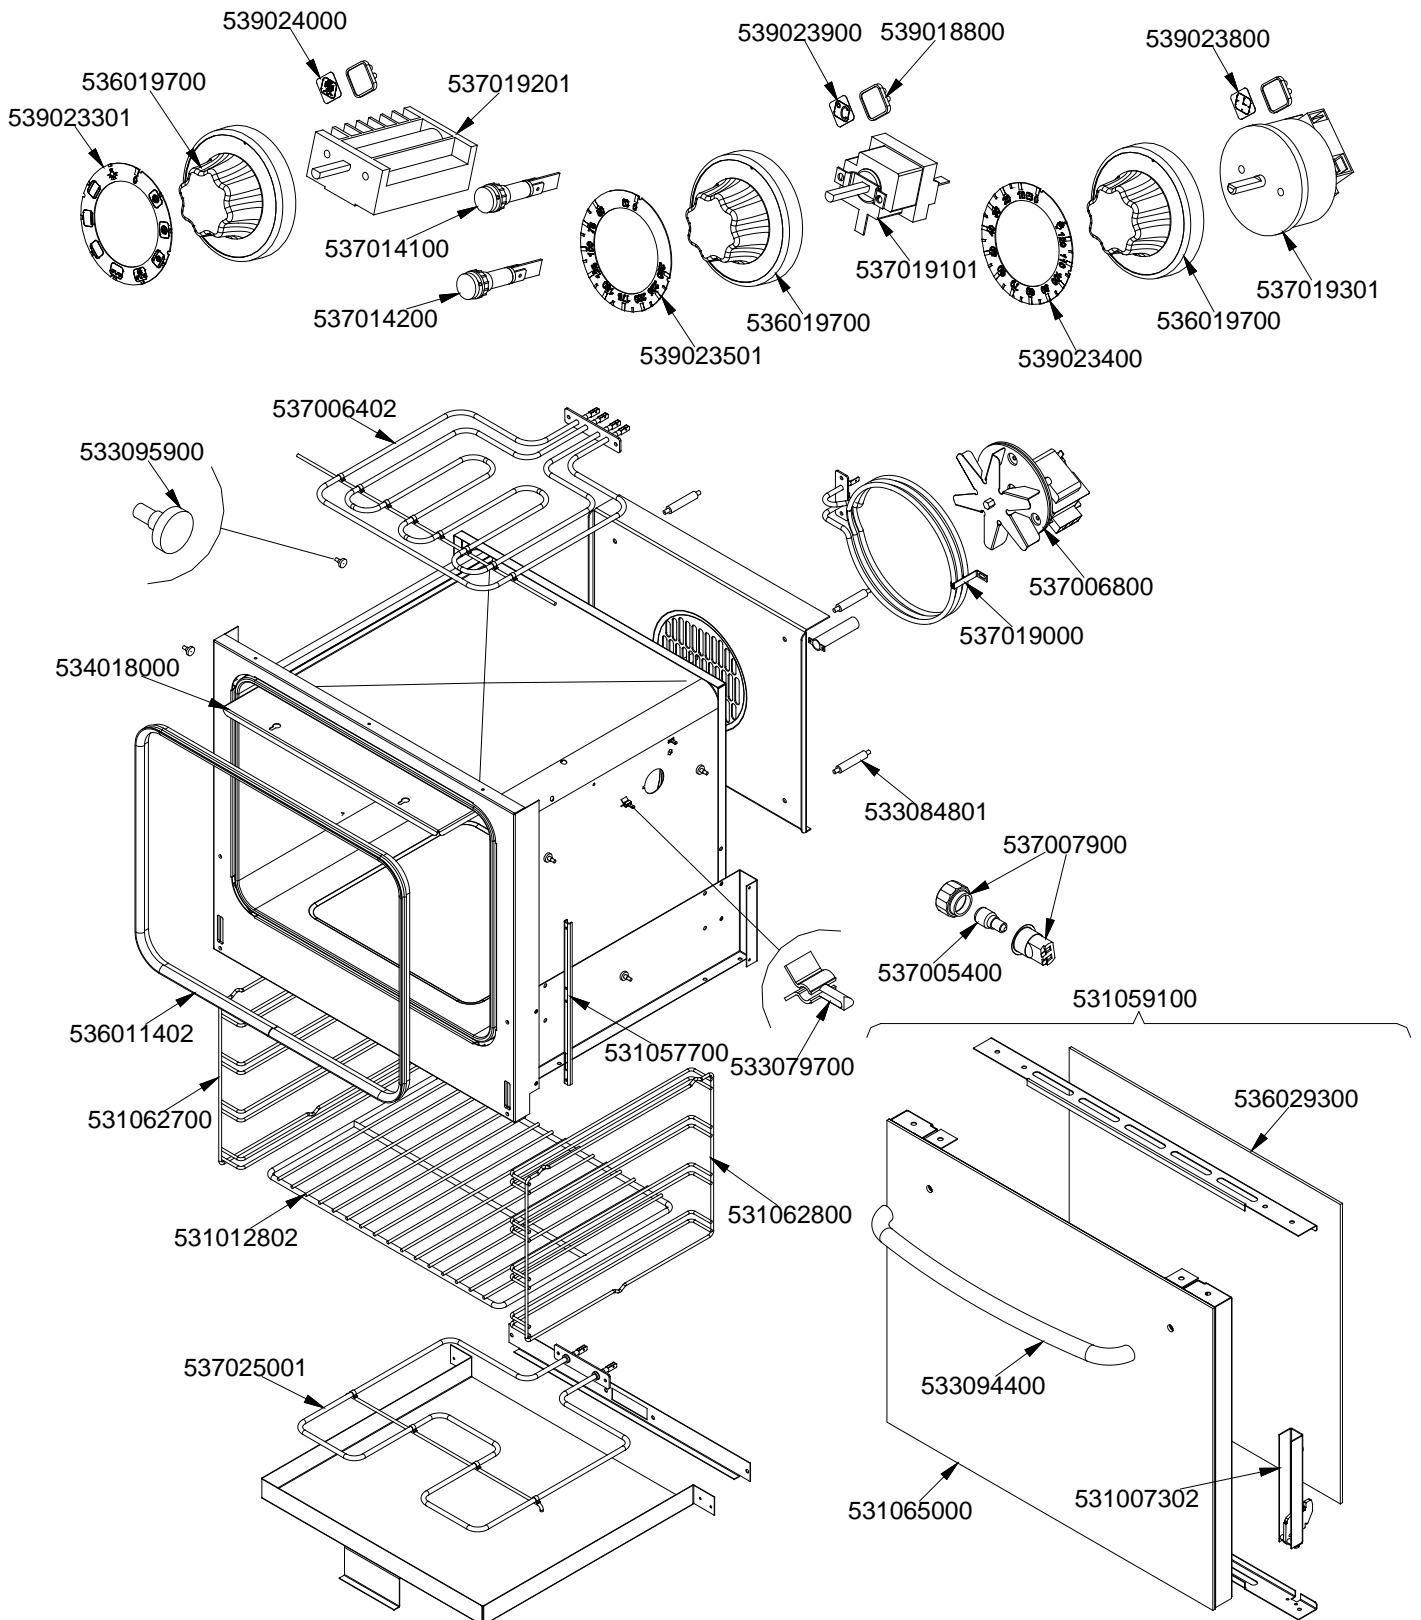

CFM4 - 66 ET

(1)

Platnost

1.5.2016 do

30.4.2019