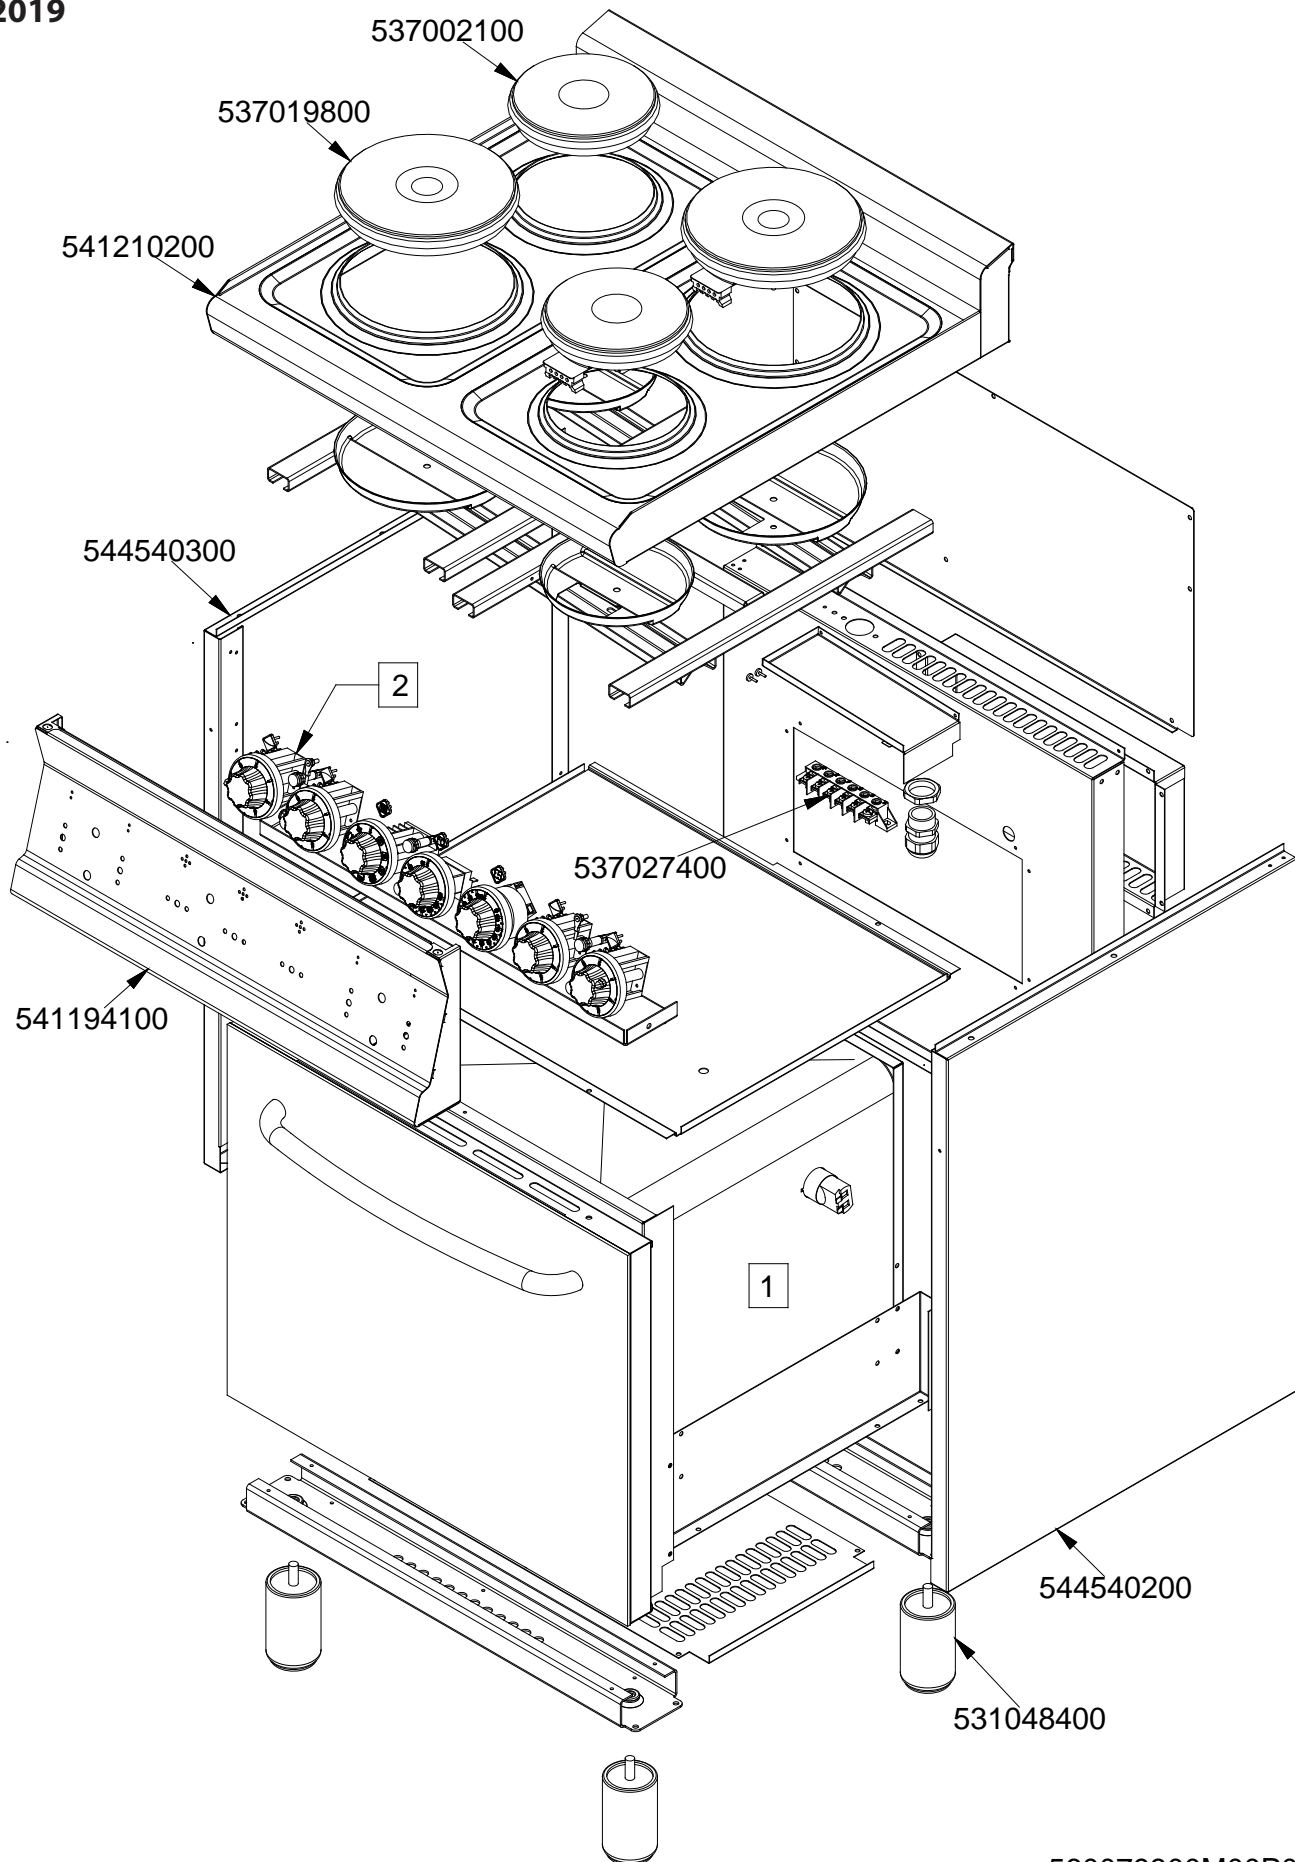

RM 600
 Platný od 1.5. 2019
 CFM4-66ET

560079301M00P00

Objednací kód	Popis v ENG
544540200	
531048400	INOX LEG Ø1"3/4 100-165 M10
541194101	CONTROL PANEL 607090 CF4-6 6 E
541210200	UPPER PLATE FOR PCT-6 6E
537019800	ELECTRICAL PLATE D.180 W2000 V230
537002100	ELECTRICAL PLATE D.145 W1000 V230
537027400	TERMINAL BLOCK THREEPHASE 40A
544540300	
-	-
-	-
-	-
-	-

560018102M00P00

Objednací kód	Popis v ENG
536041700	SILVER CHROM. KNOB Ø77 4P.G.Ø06X4,6
539064300	BLACK ADESIVE DISK FOR PC-E
537000300	COMMUTATOR 7 POSITIONS S.49 16A
539071700	ADHES.LABEL FOR RING GREEN SIGN.
537014100	WHITE WARNING LIGHT 250V
536014700	3 DRILL WHEELS
537035400	HEATING ELEMENT 00003W 330KOHM W/F

560080701M00P00

Objednačí kód	Popis v ENG
536011402	OVEN GASKET CF-62
531062800	RHD GRIDS HOLDER FOR MINI-OVEN
533079700	LOCK SPRING FOR BULB §3/§4
533095900	PIN FOR GRIDSHOLDER SUPPORT CF 60
531057700	DOOR WHEEL HOLDER F.MAXI OVEN 60T
531012803	OVEN GRID CF-62E
534018000	HANDLES PROTECTION FOR CF-62
537006402	OVEN ELEMENT * 62 SUP. 2500W 230V
533084801	PANEL SPACER OF AIR DIFF.MAXI OVEN
537007900	OVEN BULB-SOCKET WITH LAMP
537019201	OVEN COMMUTATOR MULTIF.60+65
537014200	GREEN WARNING LIGHT 250V
537014100	WHITE WARNING LIGHT 250V
539071100	
539061500	ADESIVE DISK OVEN THERMOSTAT S60
537019101	THERMOSTAT MONOPHAS.050-320°C F.MF
539071300	
537019301	TIMER ELECT.120' 4 T.F. MF
539061200	ADHESIV.DISK FOR TYMER EL. OVEN
539070100	
531062700	LHD GRIDS HOLDER FOR MINI-OVEN
536041700	SILVER CHROM. KNOB Ø77 4P.G.Ø06X4,6
539061400	ADESIVE DISK FOR SWITCH OVEN S60
533136500	NUT FOR FAN S60T
537044700	S60/65/60T MOTORFAN
533136600	OVEN MOTOR OF S60T
537019000	CIRCULAR HEATING ELEMENT FOR OVEN
537025002	HEATING ELEMENT 1600W 230V
537025002	HEATING ELEMENT 1600W 230V

560125700M00P00

Objednáací kód	Popis v ENG
536042300	SILVER CHROM. RING FOR KNOB Ø77 4 P
536042100	SEAL CASING FOR KNOB Ø77 4 P
533162700	PROCESSING CODE

CFM4 - 66 ET
 Platnost
 1.5.2016 do
 30.4.2019

CFM4 - 66 ET