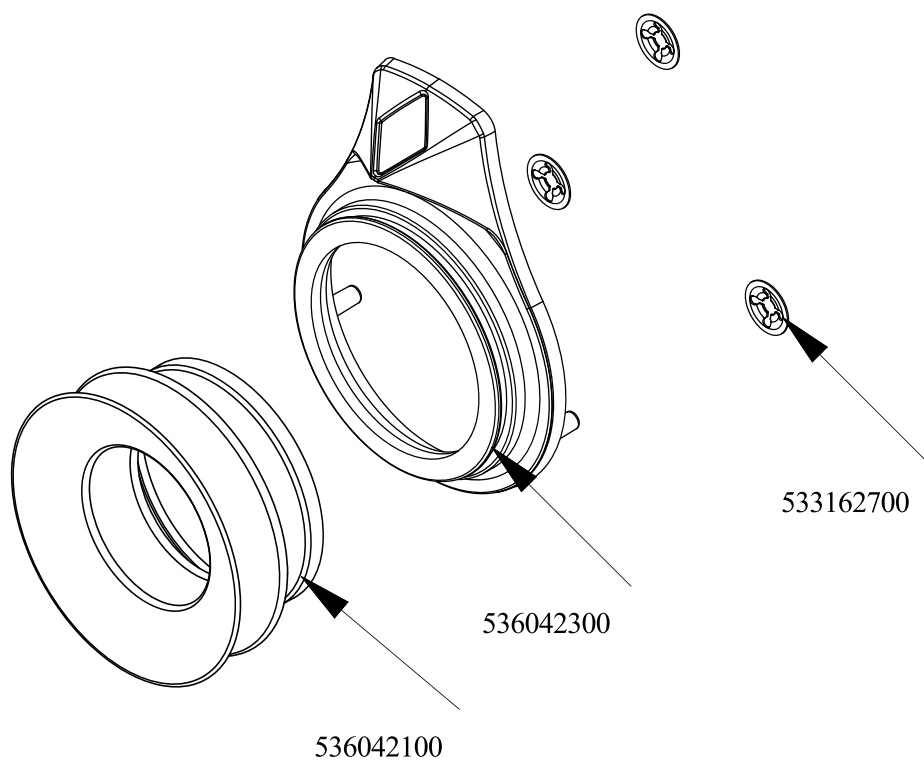

RM 600
 Platný od 1.5. 2019
 CFM4-66ET

560079301M00P00

Objednací kód	Popis v ENG
544540200	
531048400	INOX LEG Ø1"3/4 100-165 M10
541194101	CONTROL PANEL 607090 CF4-6 6 E
541210200	UPPER PLATE FOR PCT-6 6E
537019800	ELECTRICAL PLATE D.180 W2000 V230
537002100	ELECTRICAL PLATE D.145 W1000 V230
537027400	TERMINAL BLOCK THREEPHASE 40A
544540300	
-	-
-	-
-	-
-	-

560018102M00P00

Objednací kód	Popis v ENG
536041700	SILVER CHROM. KNOB Ø77 4P.G.Ø06X4,6
539064300	BLACK ADESIVE DISK FOR PC-E
537000300	COMMUTATOR 7 POSITIONS S.49 16A
539071700	ADHES.LABEL FOR RING GREEN SIGN.
537014100	WHITE WARNING LIGHT 250V
536014700	3 DRILL WHEELS
537035400	HEATING ELEMENT 00003W 330KOHM W/F

560080701M00P00

Objednačí kód	Popis v ENG
536011402	OVEN GASKET CF-62
531062800	RHD GRIDS HOLDER FOR MINI-OVEN
533079700	LOCK SPRING FOR BULB §3/§4
533095900	PIN FOR GRIDSHOLDER SUPPORT CF 60
531057700	DOOR WHEEL HOLDER F.MAXI OVEN 60T
531012803	OVEN GRID CF-62E
534018000	HANDLES PROTECTION FOR CF-62
537006402	OVEN ELEMENT * 62 SUP. 2500W 230V
533084801	PANEL SPACER OF AIR DIFF.MAXI OVEN
537007900	OVEN BULB-SOCKET WITH LAMP
537019201	OVEN COMMUTATOR MULTIF.60+65
537014200	GREEN WARNING LIGHT 250V
537014100	WHITE WARNING LIGHT 250V
539071100	
539061500	ADESIVE DISK OVEN THERMOSTAT S60
537019101	THERMOSTAT MONOPHAS.050-320°C F.MF
539071300	
537019301	TIMER ELECT.120' 4 T.F. MF
539061200	ADHESIV.DISK FOR TYMER EL. OVEN
539070100	
531062700	LHD GRIDS HOLDER FOR MINI-OVEN
536041700	SILVER CHROM. KNOB Ø77 4P.G.Ø06X4,6
539061400	ADESIVE DISK FOR SWITCH OVEN S60
533136500	NUT FOR FAN S60T
537044700	S60/65/60T MOTORFAN
533136600	OVEN MOTOR OF S60T
537019000	CIRCULAR HEATING ELEMENT FOR OVEN
537025002	HEATING ELEMENT 1600W 230V
537025002	HEATING ELEMENT 1600W 230V

560125700M00P00

Objednáací kód	Popis v ENG
536042300	SILVER CHROM. RING FOR KNOB Ø77 4 P
536042100	SEAL CASING FOR KNOB Ø77 4 P
533162700	PROCESSING CODE

CFM4 - 66 ET
 Platnost
 1.5.2016 do
 30.4.2019

CFM4 - 66 ET