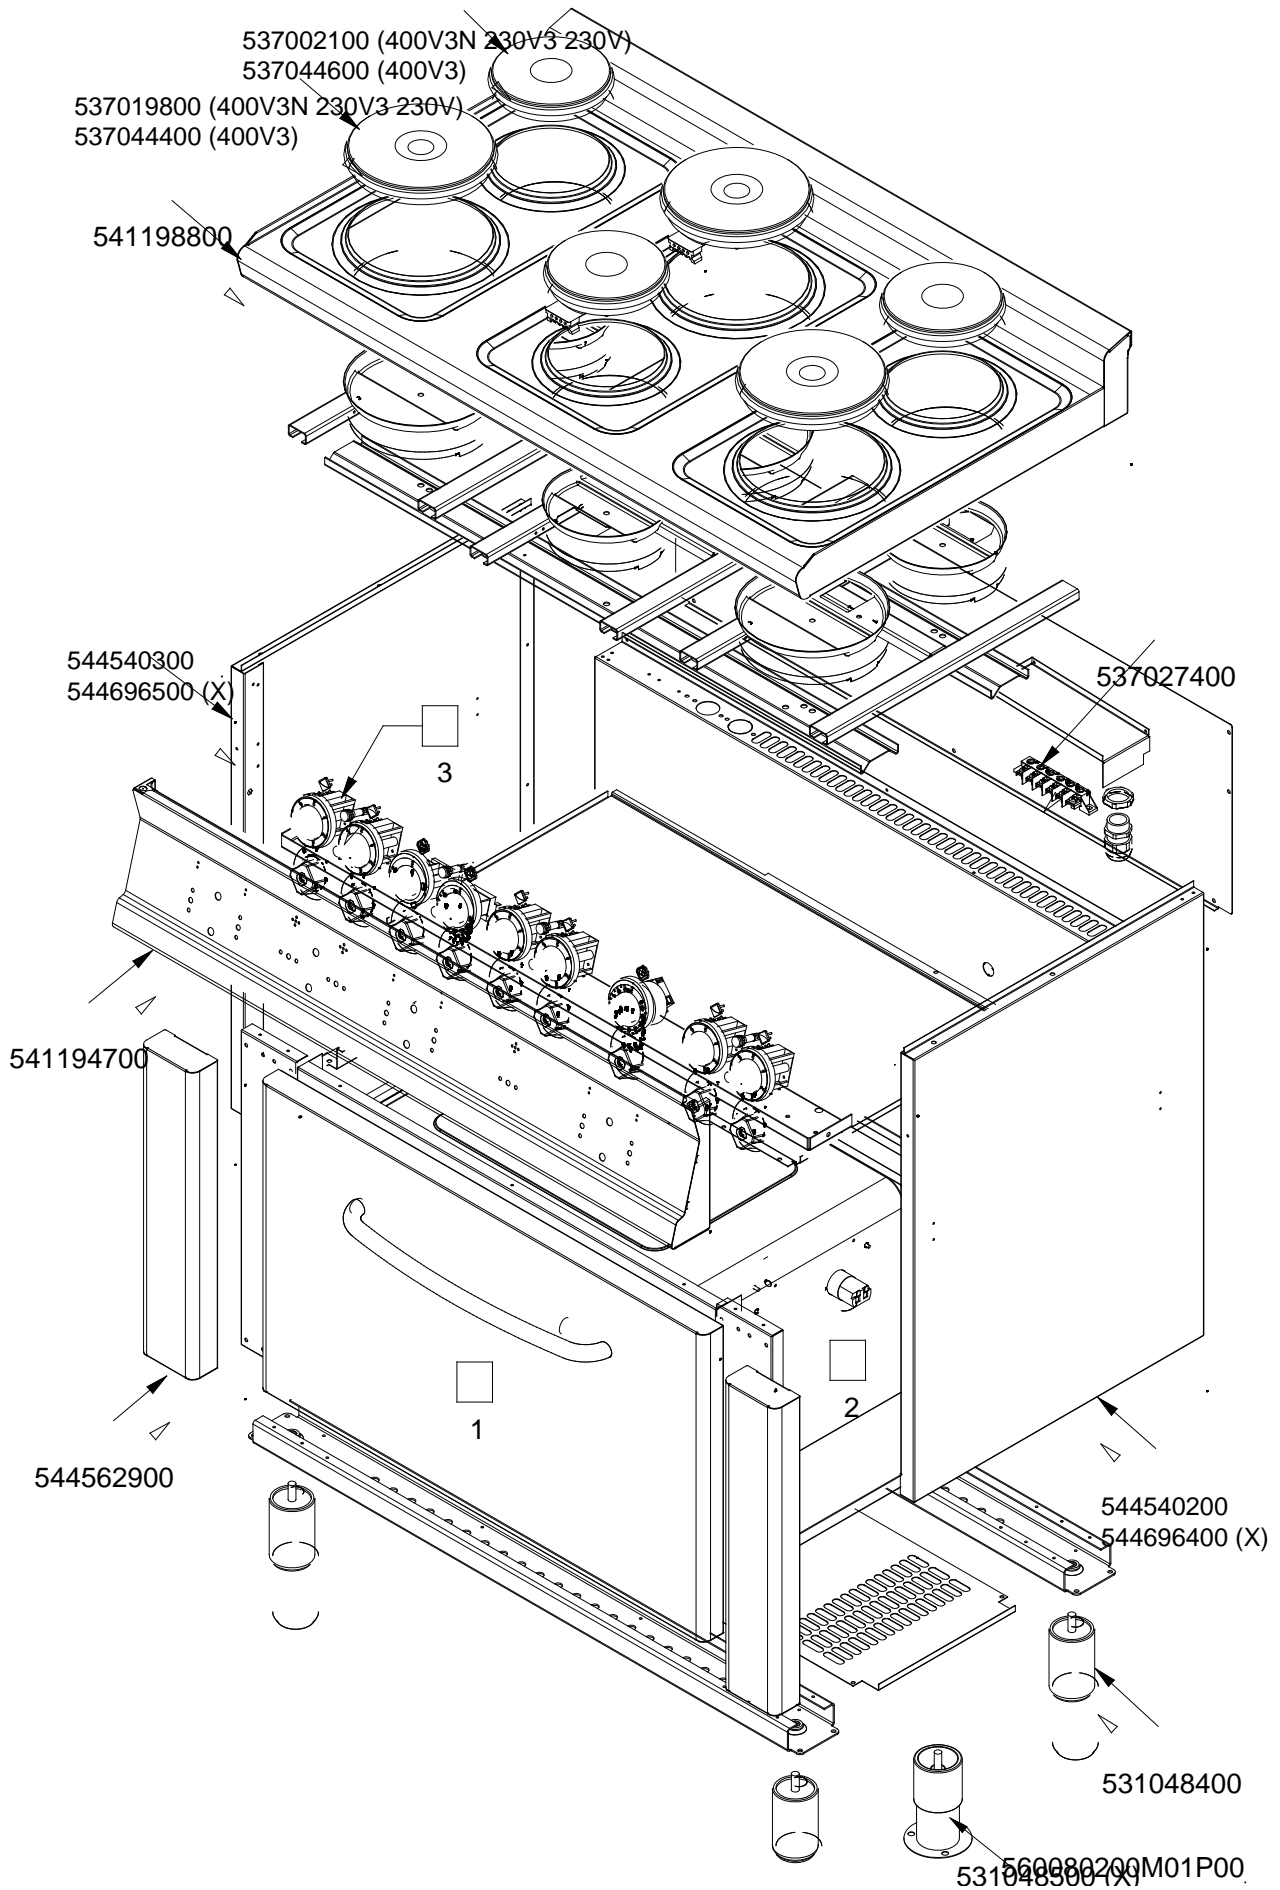

CF6 - 610 ET, CF6 - 610 ETX
Platnost 1.5.2016 do
30.4.2019