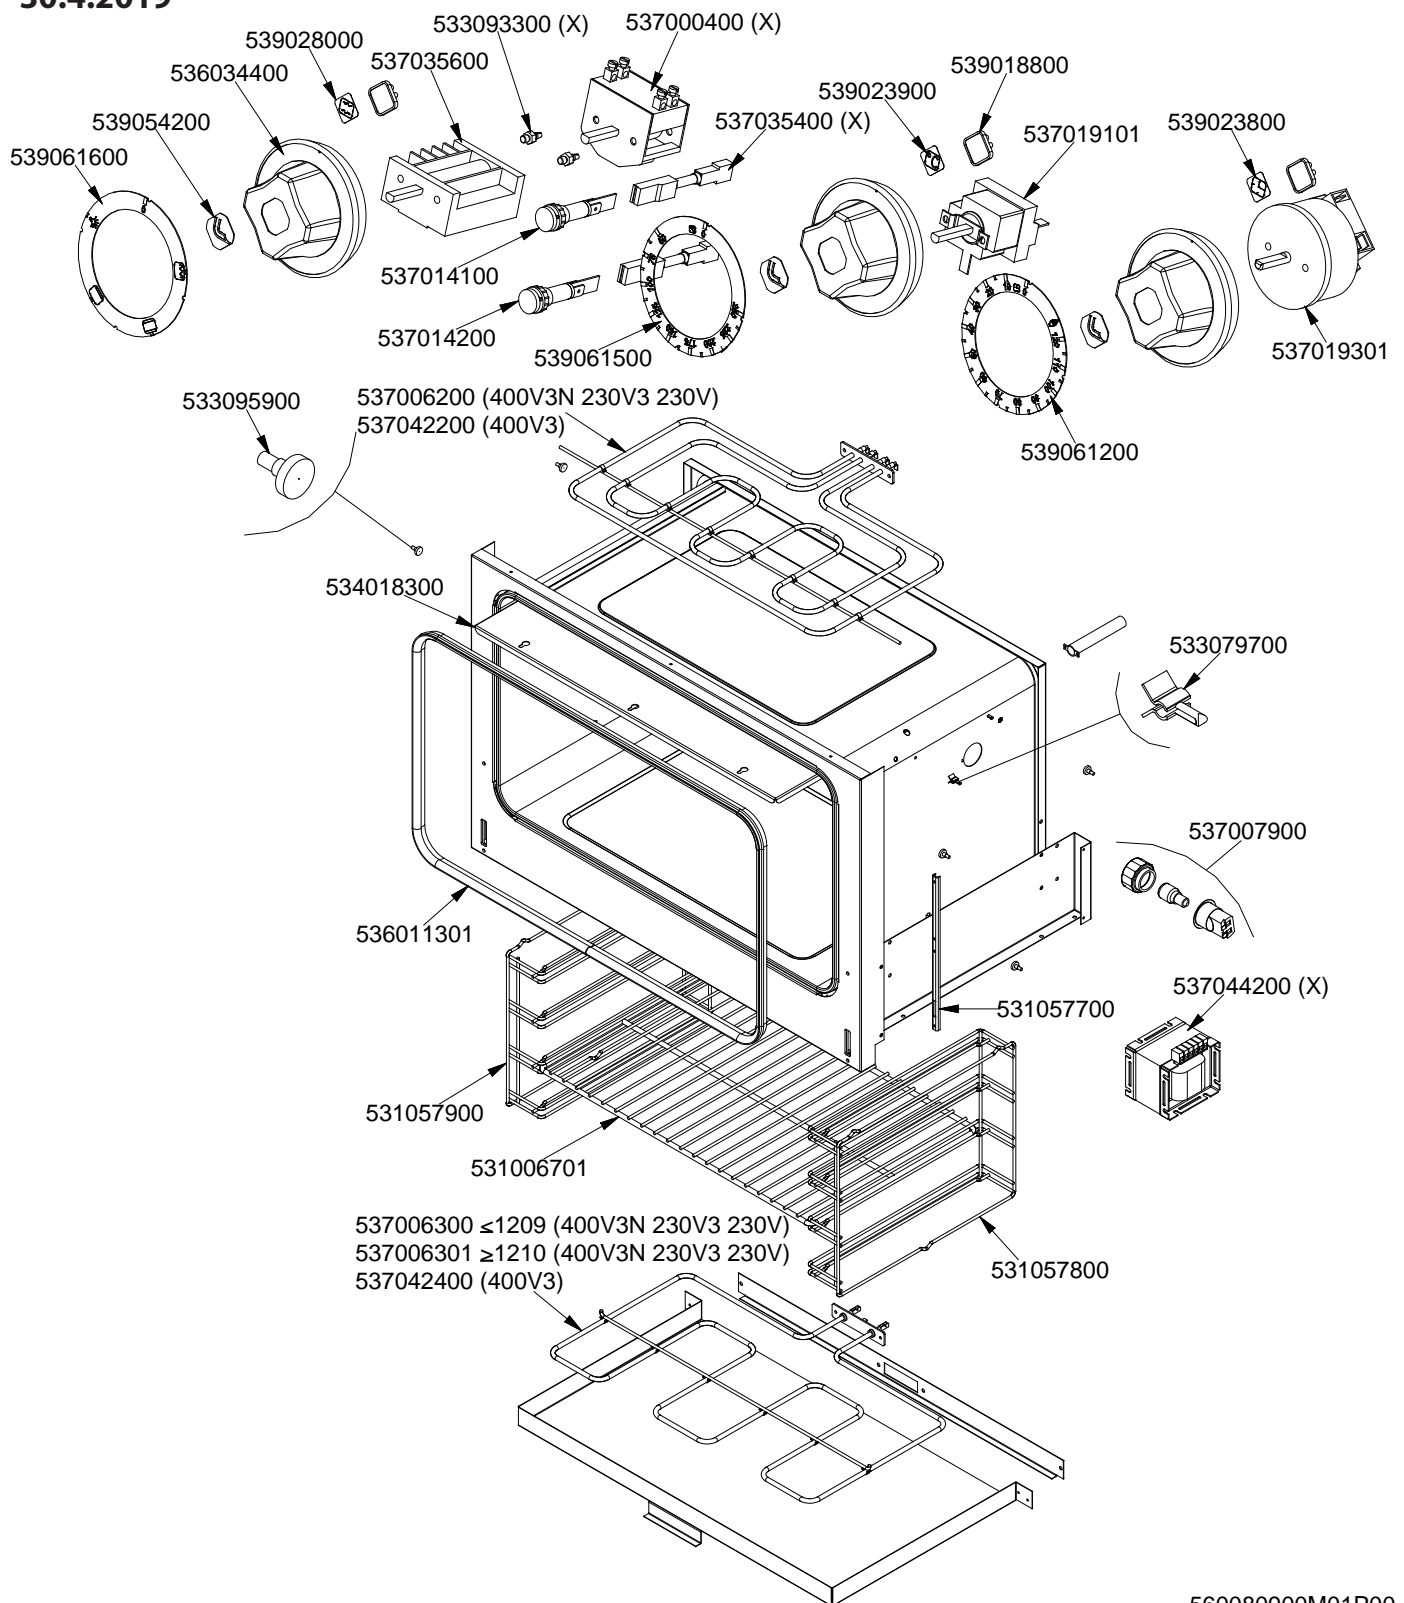

CF6 - 610 ET
(2)
Platnost
1.5.2016 do
30.4.2019