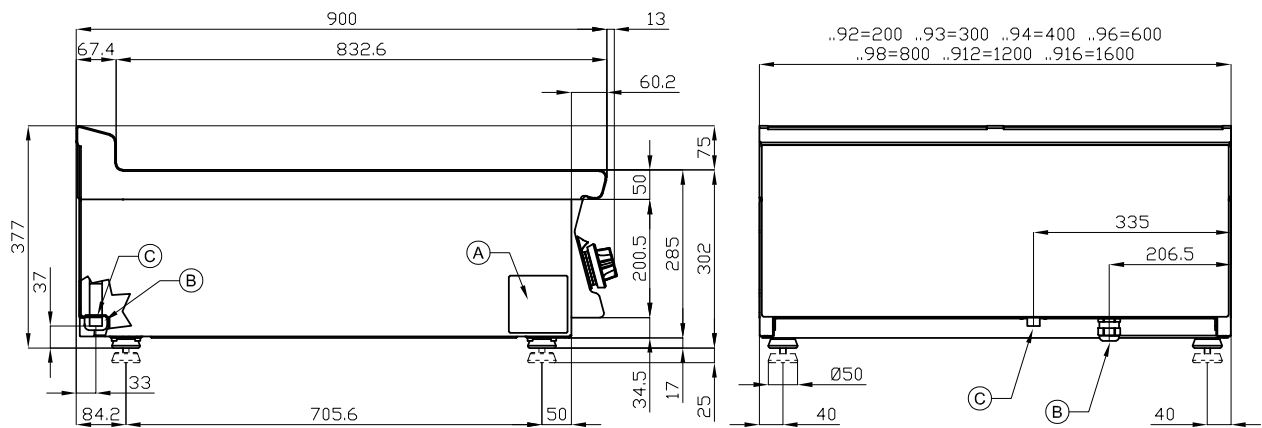

Technical data sheet

Technical drawing

Cooking range gas solid top 40

Model	SAP Code	00013619

A	Data plate		C	Gas connection	ISO 7-1 1/2" M