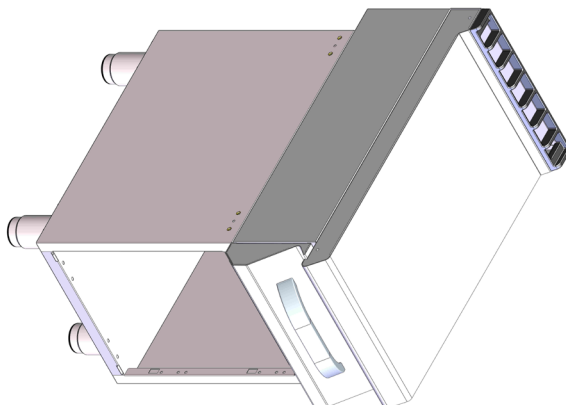

# Technical data sheet

Product features

**Worktop with drawer with cabinet**

**Model**

**SAP Code**

00008293

– Material: AISI 304

# Technical data sheet

Technical drawing

Worktop with drawer with cabinet

Model

SAP Code

00008293

# Technical data sheet

Technical parameters

Worktop with drawer with cabinet

Model

SAP Code

00008293

**1. SAP Code:**

00008293