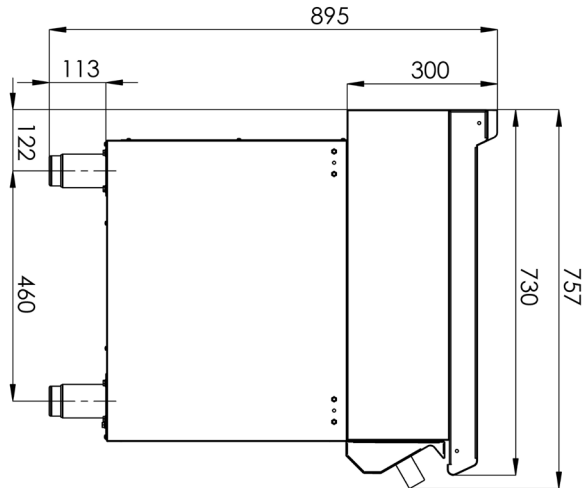

# Technical data sheet

Product features

**Worktop with drawer with cabinet**

**Model**

**SAP Code**

00008293

– Material: AISI 304

# Technical data sheet

Technical drawing

Worktop with drawer with cabinet

Model

SAP Code

00008293

# Technical data sheet

Technical parameters

Worktop with drawer with cabinet

Model

SAP Code

00008293

**1. SAP Code:**

00008293

**8. Gross Height [mm]:**

1080

**4. Net Height [mm]:**

900

**9. Gross Weight [kg]:**

41.50

**5. Net Weight [kg]:**

35.30