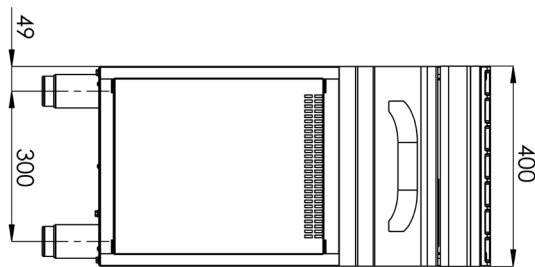

# Technical data sheet

Technical drawing

Worktop with drawer with cabinet

Model

SAP Code

00008293

# Technical data sheet

Technical parameters

Worktop with drawer with cabinet

Model

SAP Code

00008293

**1. SAP Code:**

00008293

**6. Gross Width [mm]:**

440

**2. Net Width [mm]:**

400

**7. Gross depth [mm]:**

800

**3. Net Depth [mm]:**

730

**8. Gross Height [mm]:**

1080

**4. Net Height [mm]:**

900

**9. Gross Weight [kg]:**

41.50

**5. Net Weight [kg]:**

35.30