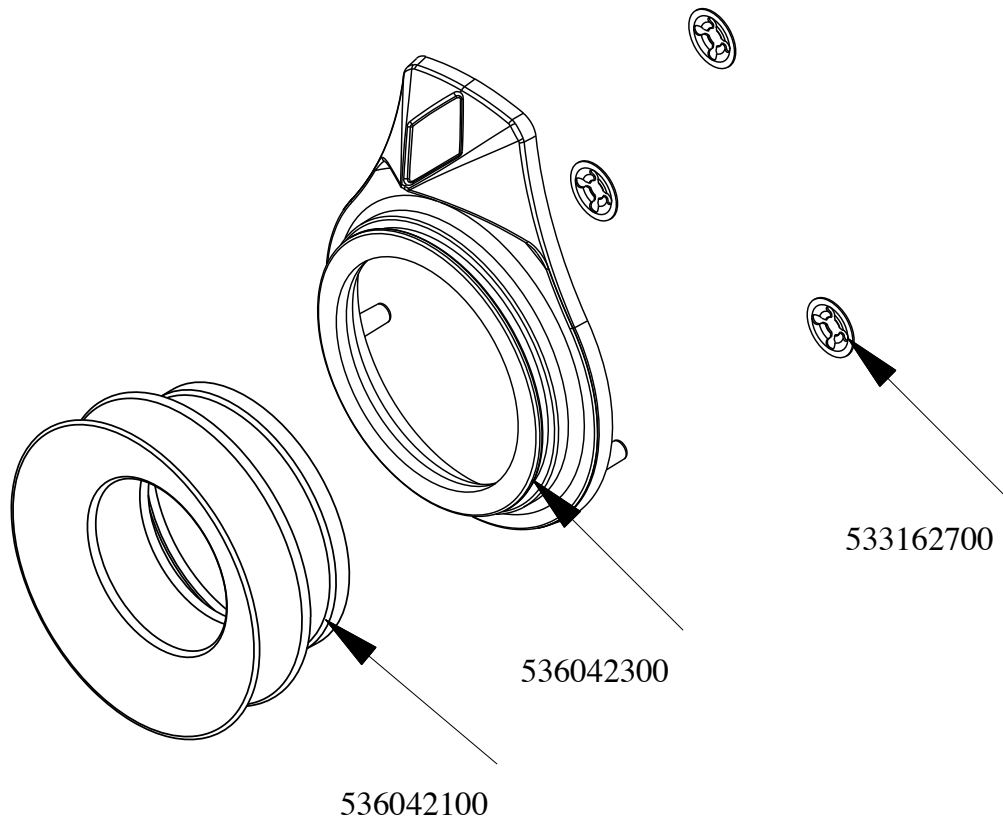

BMT-78ET

2021\_11

2

BMT-78ET

2021\_11

2

Kod	Nazev
539060600	RED STICKING DISK 72 (030,090°)
539054200	STAMP Ø20,5 CR."L" LOTUS R.
536041700	SILVER CHROM. KNOB Ø77 4P.G.Ø06X4,6
537000400	COMMUTATOR 1POS.SINGLEPHASE S49 16A
537000200	COMMUTATOR 1 POS. 3PHASE S.49 16A
539070500	ADHES.LABEL FOR RING RED SIGN.
537014200	GREEN WARNING LIGHT 250V
537014100	WHITE WARNING LIGHT 250V
537001200	FIXING BRACKET FOR THERMOSTAT/COMM.
537033600	FIXING BRACKET FOR THERMOSTAT/COMM.
537001500	THERMOSTAT 30-90°C SINGLEPHASE
537000800	THERMOSTAT 30-90°C THREEPHASE
537012200	THERMOSTAT 30/110°C SINGLEPHASE
537035400	HEATING ELEMENT 00003W 330KOHM W/F

BMT-78ET

2021\_11

3

BMT-78ET

2021\_11

3

Kod	Nazev
536042300	SILVER CHROM. RING FOR KNOB Ø77 4 P
536042100	SEAL CASING FOR KNOB Ø77 4 P
533162700	PROCESSING CODE