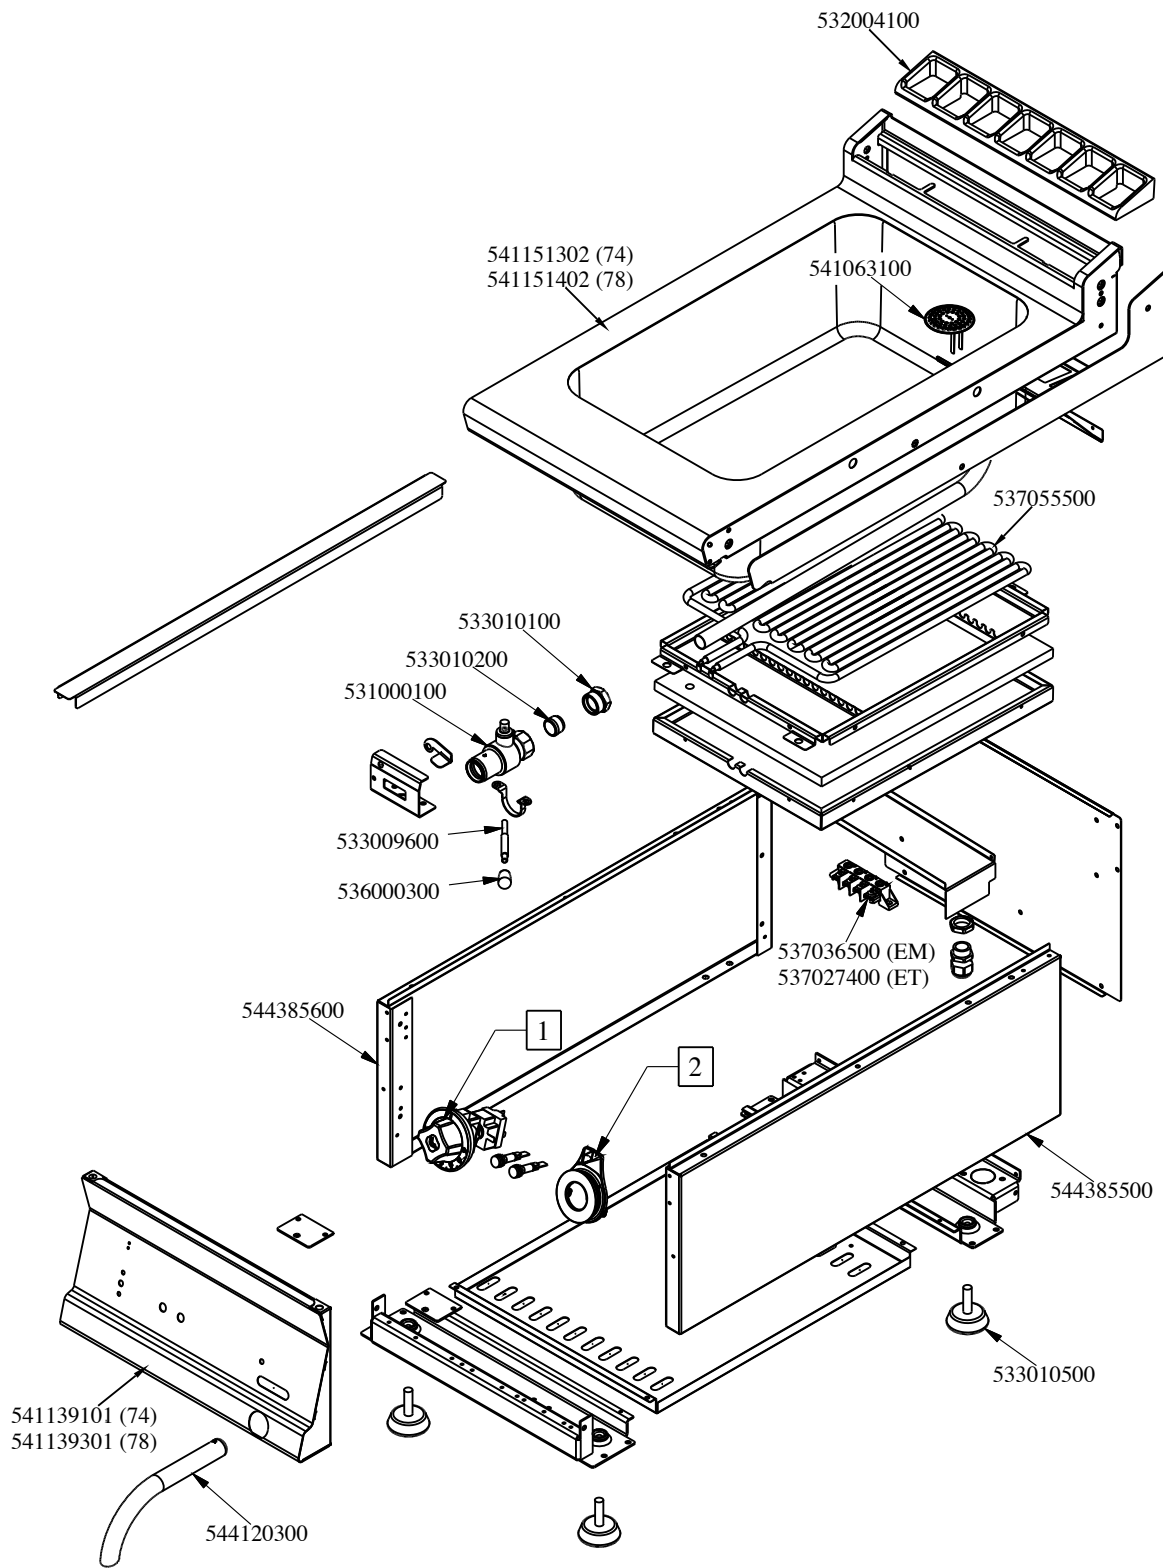

BMT-78ET

2021\_11

1

BMT-78ET

2021\_11

1

Kod	Nazev
541151402	ASS.PIANO S70 BMT-78E (RIC)
541139301	ASS.CRUSC.S607090 BMT-78/98E
536000300	FIXED GRIP D.15*25*M6
533009600	DRAIN COCK HANDLE
533010100	3/4 D. 18 PIPE UNION
533010200	BICONE 18S
531000100	DRAIN COCK 3/4"
541063100	TANK DRAIN FILTER BS-4EM/CPM
544385600	LEFT SIDE OF 70T LINE
544120300	DRAIN PIPE 22 FOR COCK 3/4"G
533010500	LEG M10*25 D.40
544385500	RIGHT SIDE OF 70T LINE
537055500	HEATING ELEMENT.BM S70 2100W 1-230V
537027400	TERMINAL BLOCK THREEPHASE 40A
532004100	FLUE GRID L=370 90LINE (RAF)

BMT-78ET

2021\_11

2

BMT-78ET

2021\_11

2

Kod	Nazev
539060600	RED STICKING DISK 72 (030,090°)
539054200	STAMP Ø20,5 CR."L" LOTUS R.
536041700	SILVER CHROM. KNOB Ø77 4P.G.Ø06X4,6
537000400	COMMUTATOR 1POS.SINGLEPHASE S49 16A
537000200	COMMUTATOR 1 POS. 3PHASE S.49 16A
539070500	ADHES.LABEL FOR RING RED SIGN.
537014200	GREEN WARNING LIGHT 250V
537014100	WHITE WARNING LIGHT 250V
537001200	FIXING BRACKET FOR THERMOSTAT/COMM.
537033600	FIXING BRACKET FOR THERMOSTAT/COMM.
537001500	THERMOSTAT 30-90°C SINGLEPHASE
537000800	THERMOSTAT 30-90°C THREEPHASE
537012200	THERMOSTAT 30/110°C SINGLEPHASE
537035400	HEATING ELEMENT 00003W 330KOHM W/F

BMT-78ET

2021\_11

3

BMT-78ET

2021\_11

3

Kod	Nazev
536042300	SILVER CHROM. RING FOR KNOB Ø77 4 P
536042100	SEAL CASING FOR KNOB Ø77 4 P
533162700	PROCESSING CODE