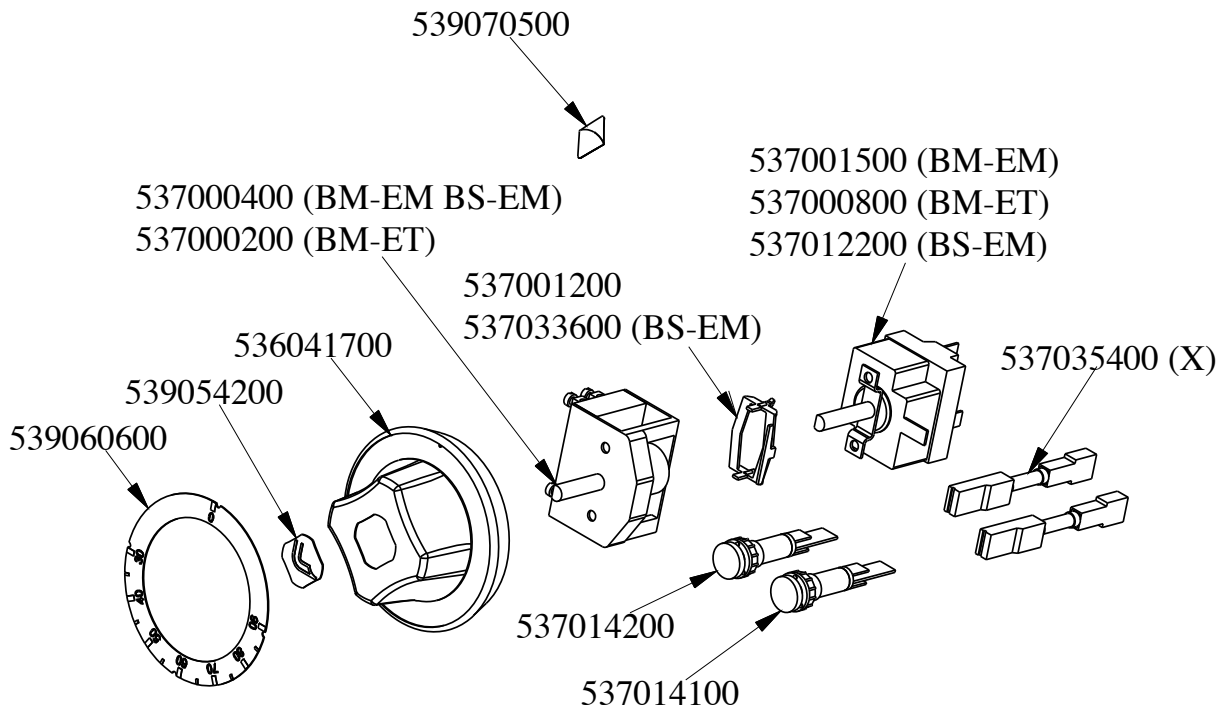

BMT-78ET

2021\_11

1

BMT-78ET

2021\_11

1

Kod	Nazev
541151402	ASS.PIANO S70 BMT-78E (RIC)
541139301	ASS.CRUSC.S607090 BMT-78/98E
536000300	FIXED GRIP D.15*25*M6
533009600	DRAIN COCK HANDLE
533010100	3/4 D. 18 PIPE UNION
533010200	BICONE 18S
531000100	DRAIN COCK 3/4"
541063100	TANK DRAIN FILTER BS-4EM/CPM
544385600	LEFT SIDE OF 70T LINE
544120300	DRAIN PIPE 22 FOR COCK 3/4"G
533010500	LEG M10*25 D.40
544385500	RIGHT SIDE OF 70T LINE
537055500	HEATING ELEMENT.BM S70 2100W 1-230V
537027400	TERMINAL BLOCK THREEPHASE 40A
532004100	FLUE GRID L=370 90LINE (RAF)

BMT-78ET

2021\_11

2

BMT-78ET

2021\_11

2

Kod	Nazev
539060600	RED STICKING DISK 72 (030,090°)
539054200	STAMP Ø20,5 CR."L" LOTUS R.
536041700	SILVER CHROM. KNOB Ø77 4P.G.Ø06X4,6
537000400	COMMUTATOR 1POS.SINGLEPHASE S49 16A
537000200	COMMUTATOR 1 POS. 3PHASE S.49 16A
539070500	ADHES.LABEL FOR RING RED SIGN.
537014200	GREEN WARNING LIGHT 250V
537014100	WHITE WARNING LIGHT 250V
537001200	FIXING BRACKET FOR THERMOSTAT/COMM.
537033600	FIXING BRACKET FOR THERMOSTAT/COMM.
537001500	THERMOSTAT 30-90°C SINGLEPHASE
537000800	THERMOSTAT 30-90°C THREEPHASE
537012200	THERMOSTAT 30/110°C SINGLEPHASE
537035400	HEATING ELEMENT 00003W 330KOHM W/F

BMT-78ET

2021\_11

3

BMT-78ET

2021\_11

3

Kod	Nazev
536042300	SILVER CHROM. RING FOR KNOB Ø77 4 P
536042100	SEAL CASING FOR KNOB Ø77 4 P
533162700	PROCESSING CODE