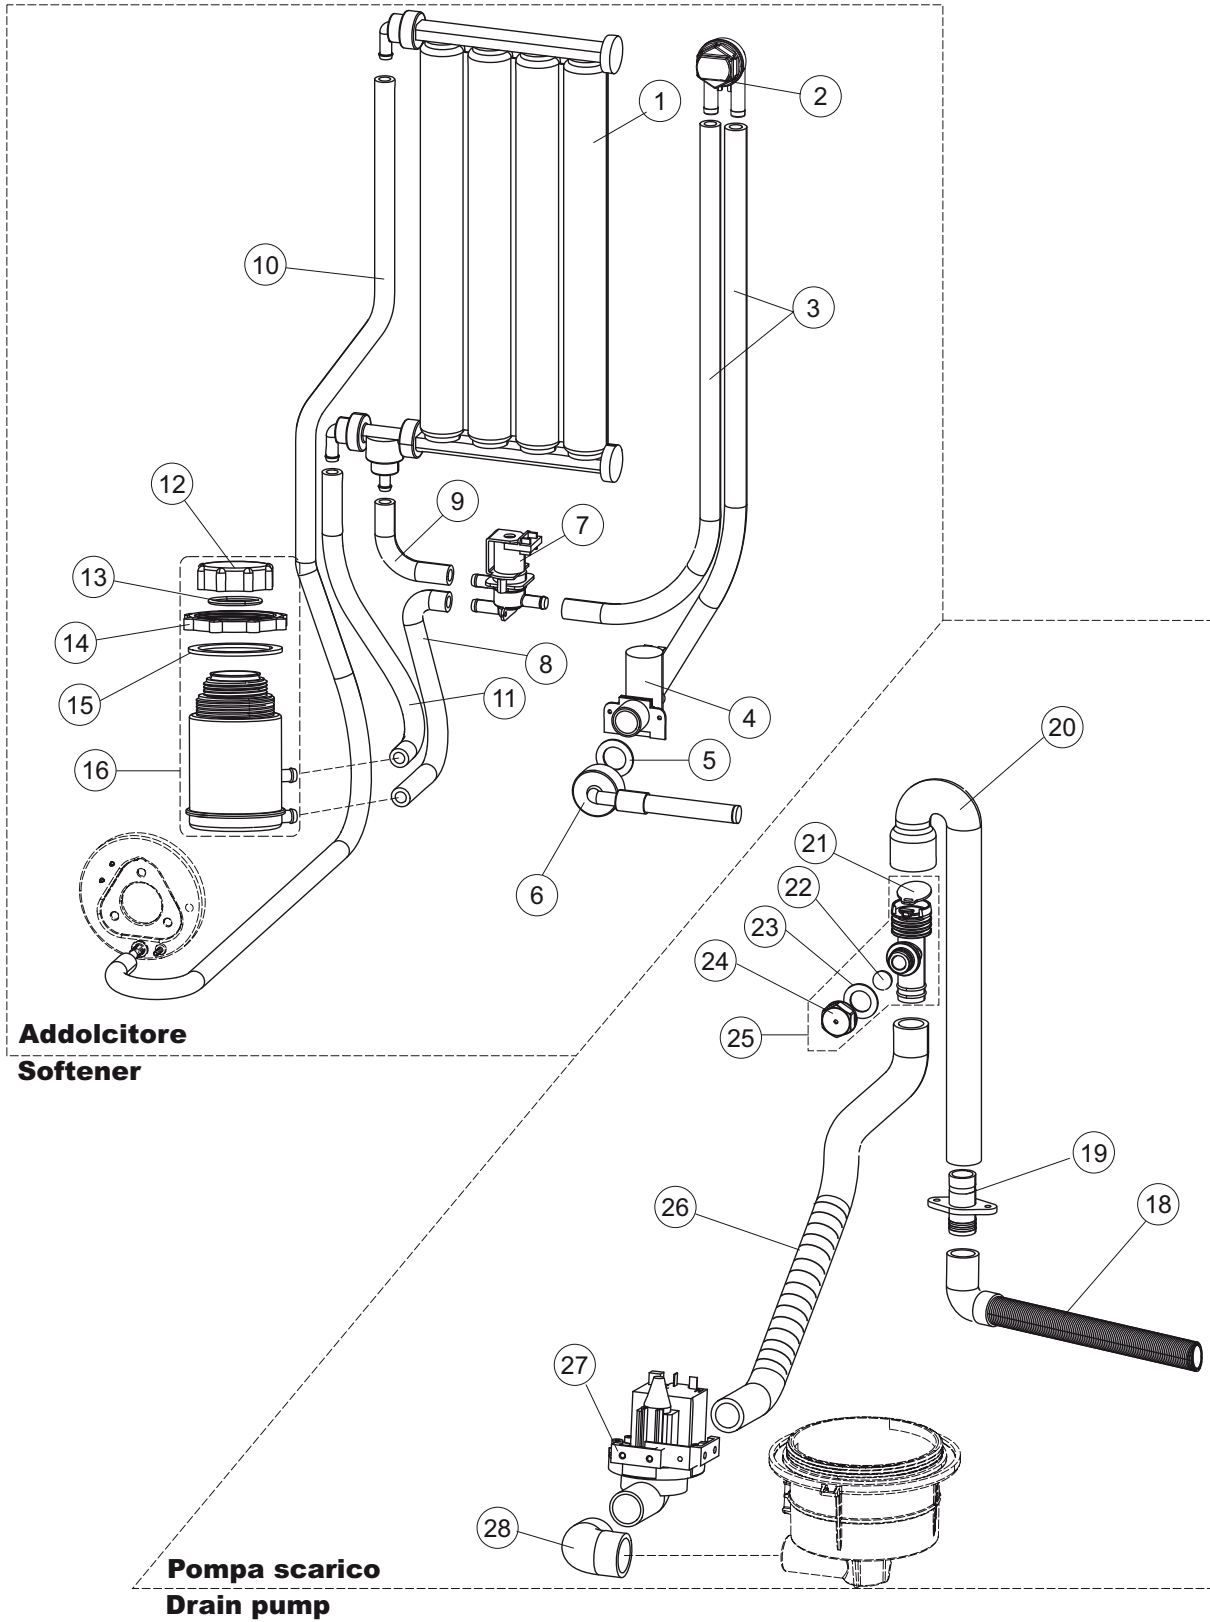

NT 93 P - 4
2021_04