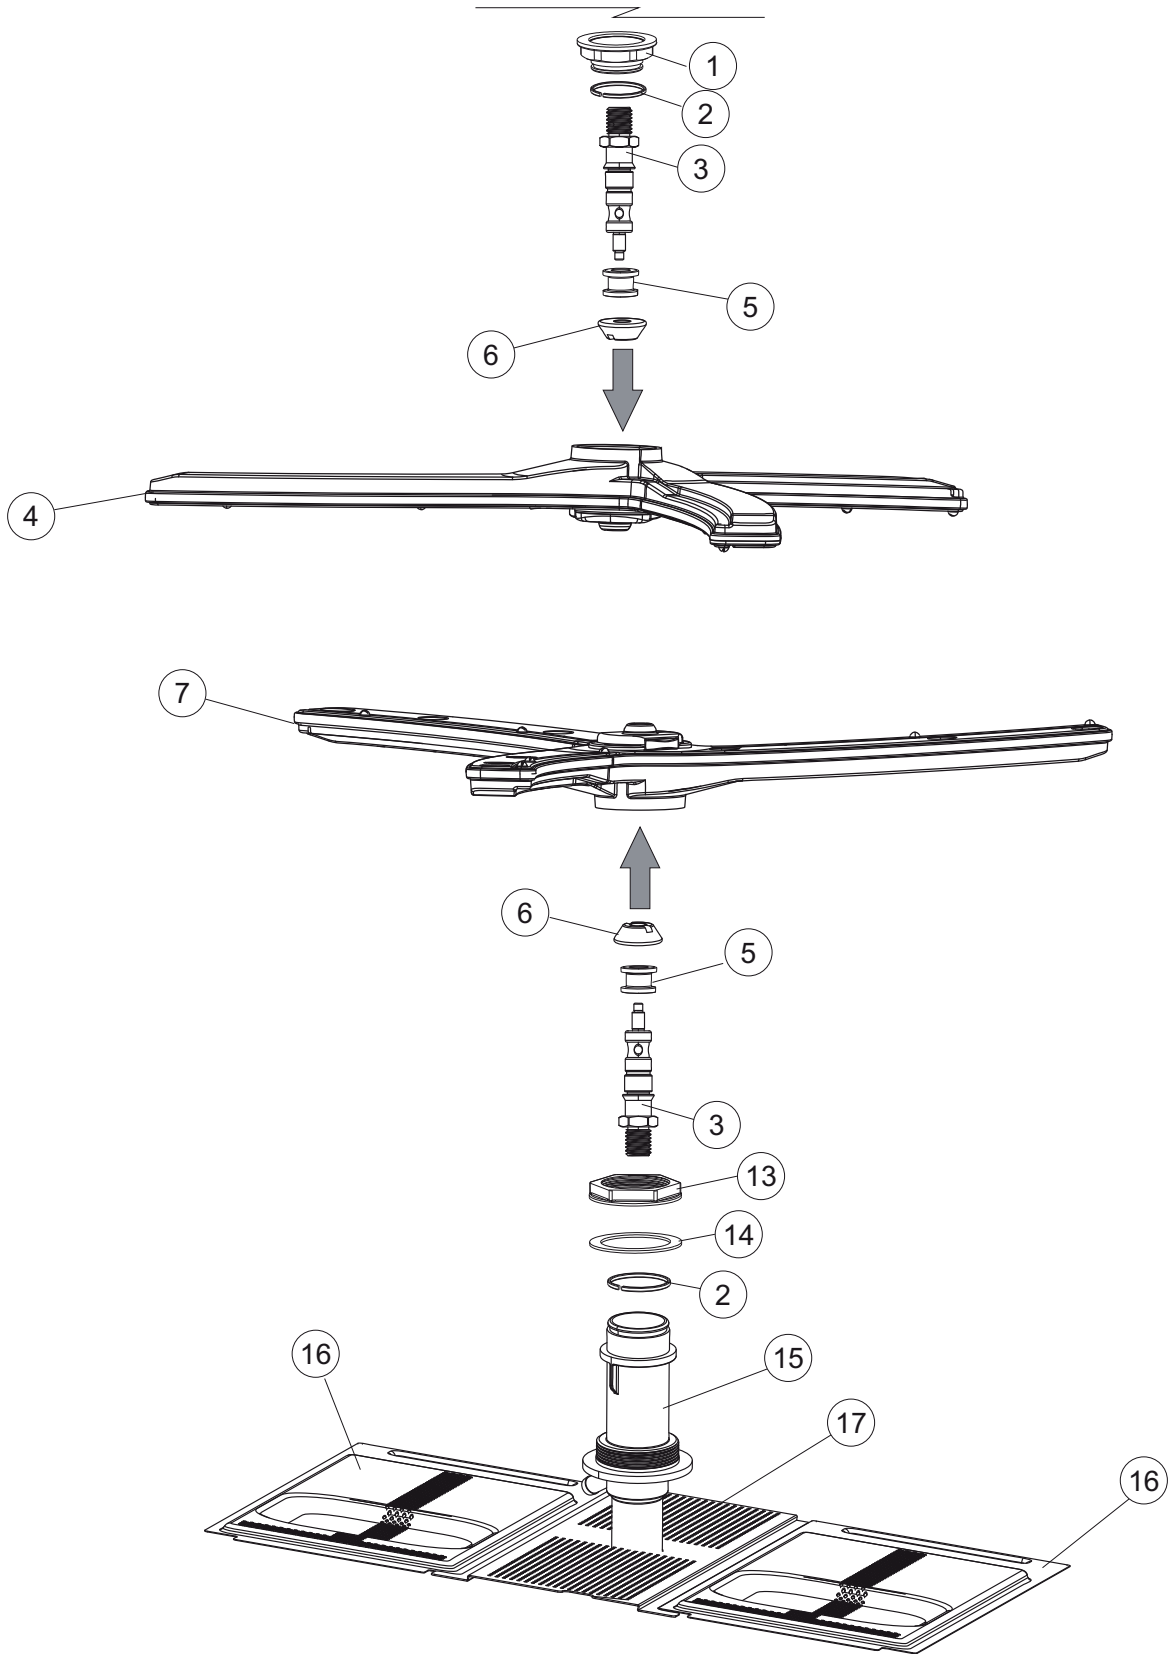

NT 93 P - 5
2021_04