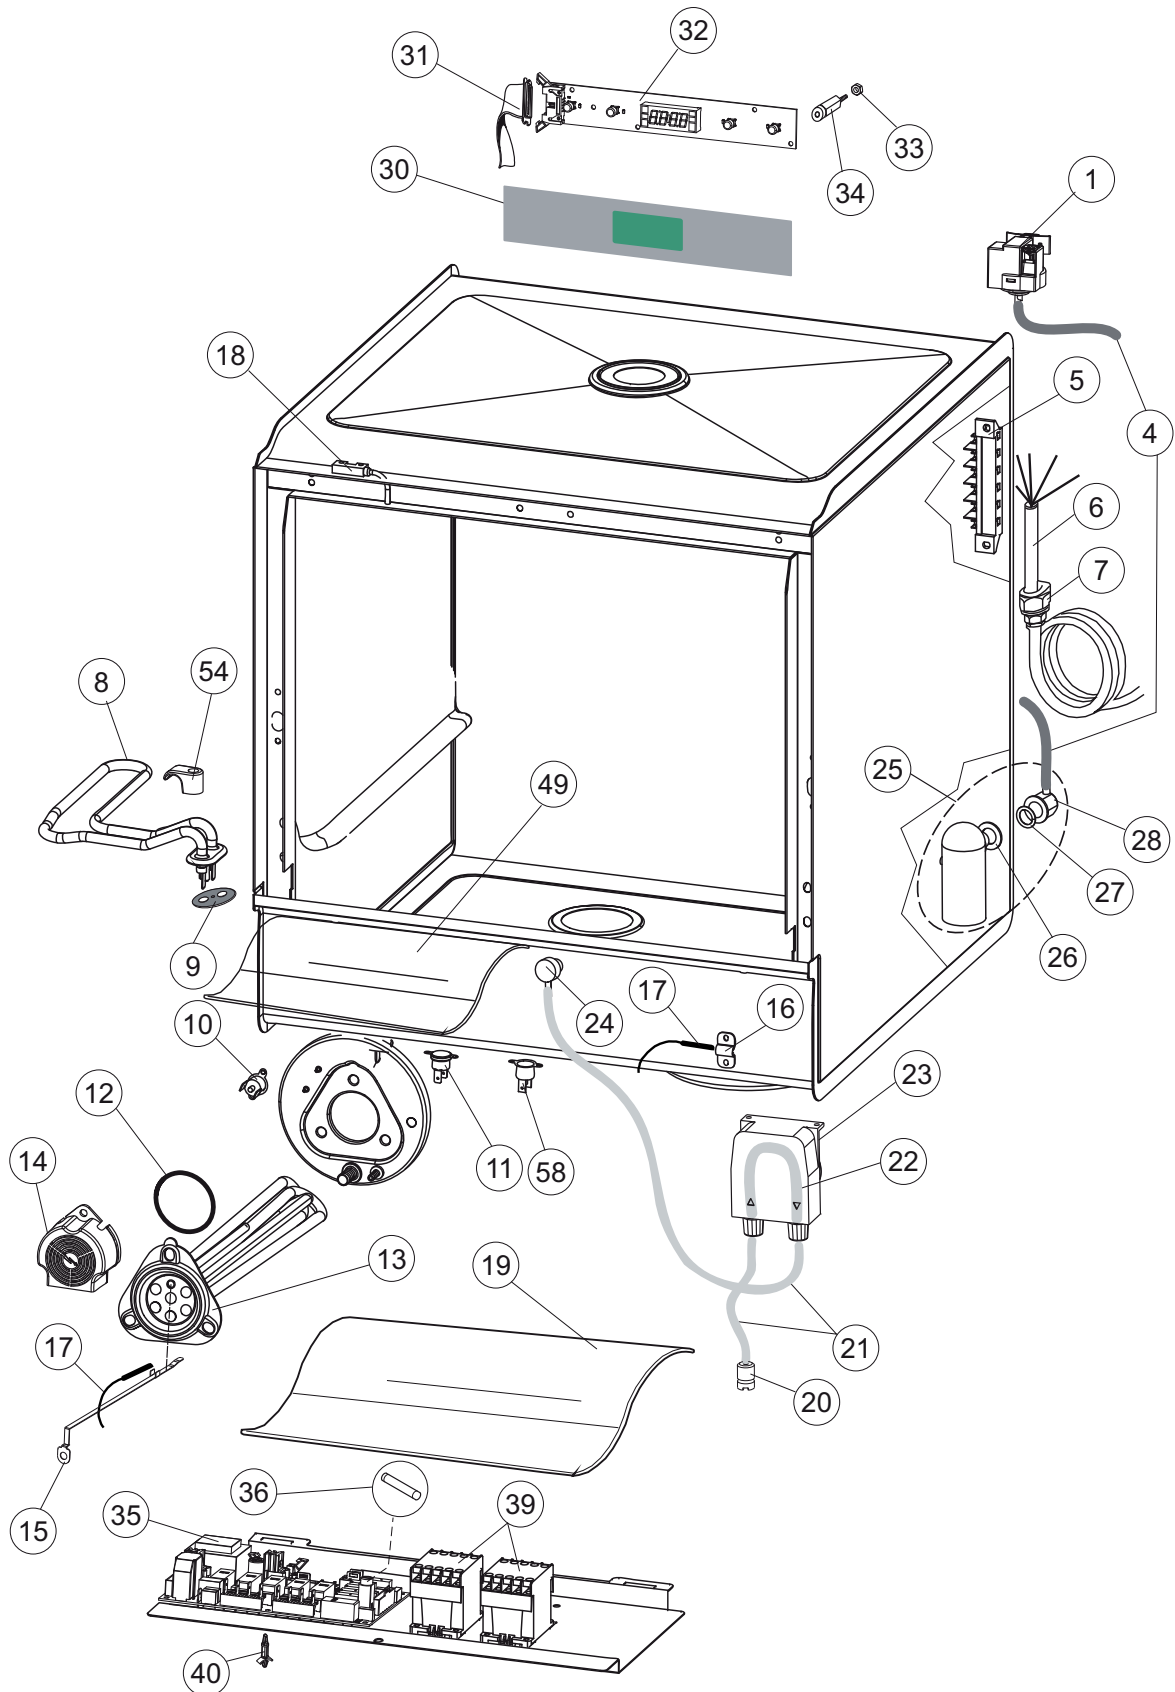

NT 93 P - 2
2021_04