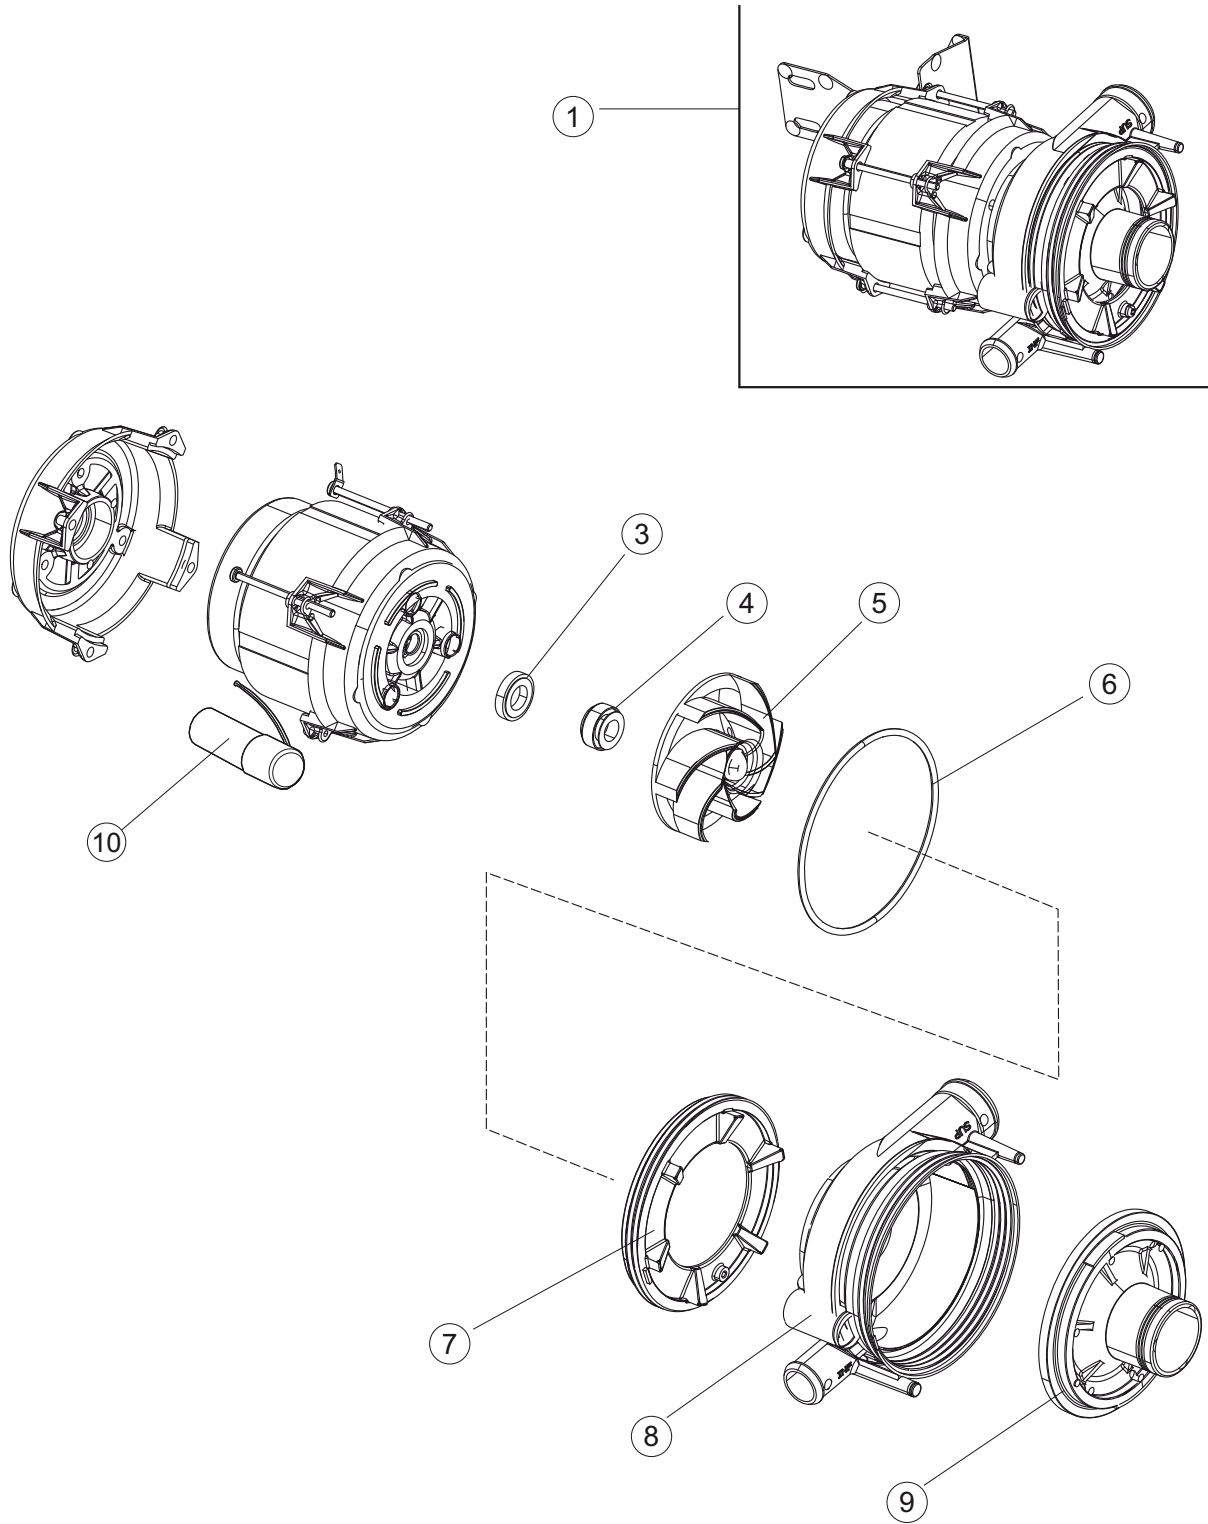

NT 93 P - 6
2021_04

NT 93 P
2021_04

Page	Spare part position	Spare part code no.	Old code number	Description
1	1	004368		COVER
1	2	022171		BACK PANEL
1	3	035113		SUPPORT BRACKET
1	4	437081	REB437081	DOOR GASKET 50/505
1	5	994012	DWS30	DOOR LOCK FOR DISHWASHERS
1	6	417041	REB417041	DOOR CLOSING CONTACT BETA 50 (S6198)
1	7	307003	REB307003	NUT OF TOP DOOR-STOP BAR
1	8	029838		DOOR
1	9	325066	REB325066	DOOR CLOSURE STAKE FOR GLASSWASHERS
1	10	311032		DOOR BRACKET
1	11	325036	REB325036	PIVOT
1	12	304021	REB304021	DOOR TIE ROD FOR DISHWASHER (S6323)
1	13	035112		WIRING PANEL
1	14	012355		FRONT PANEL
1	15	030208		PRICE TO BE DEFINED
1	16	040147		BASE FRAME LA600
1	17	461019	REB461019	HEXAGONAL FOOT ADJUSTABLE FOR DISHWASHER
1	18	480153		PLUG
1	19	459006	REB459006	CHOCK D INT 9 EST 16
1	20	459004	REB459004	DRAIN PUMP CHOCK
1	23	021155		LEFT SIDE PANEL
1	24	021154		RIGHT SIDE PANEL
1	30	480084		PLUG
1	34	449067		SPRING LA600 L=66MM
1	35	015078		PRICE TO BE DEFINED
1	36	015077		PRICE TO BE DEFINED
1	45	028117		FIXING PLATE
1	46	028118		FIXING PLATE
1	47	325124		PIVOT
2	1	224031		PRESSURE SWITCH
2	4	143235		PIPE
2	5	220011	REB220011	TERMINAL BLOCK