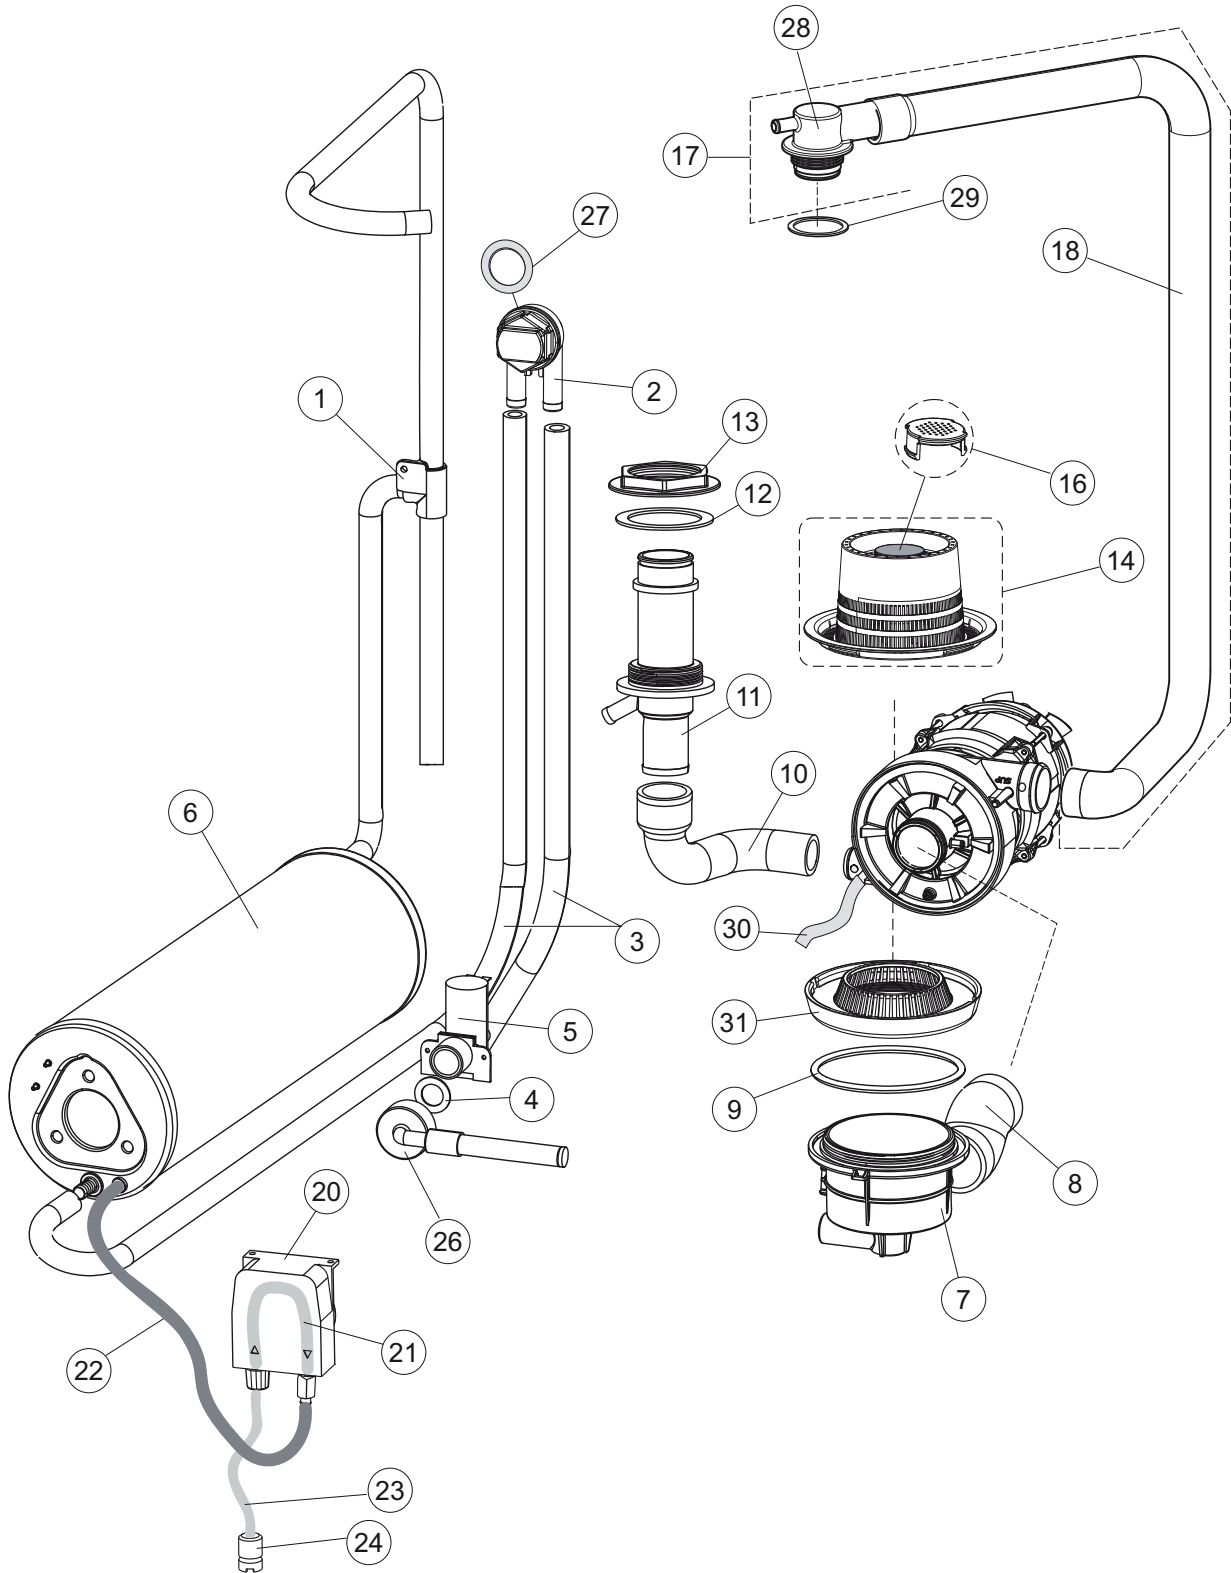

NT 93 P - 3
2021_04

DRAIN PUMP