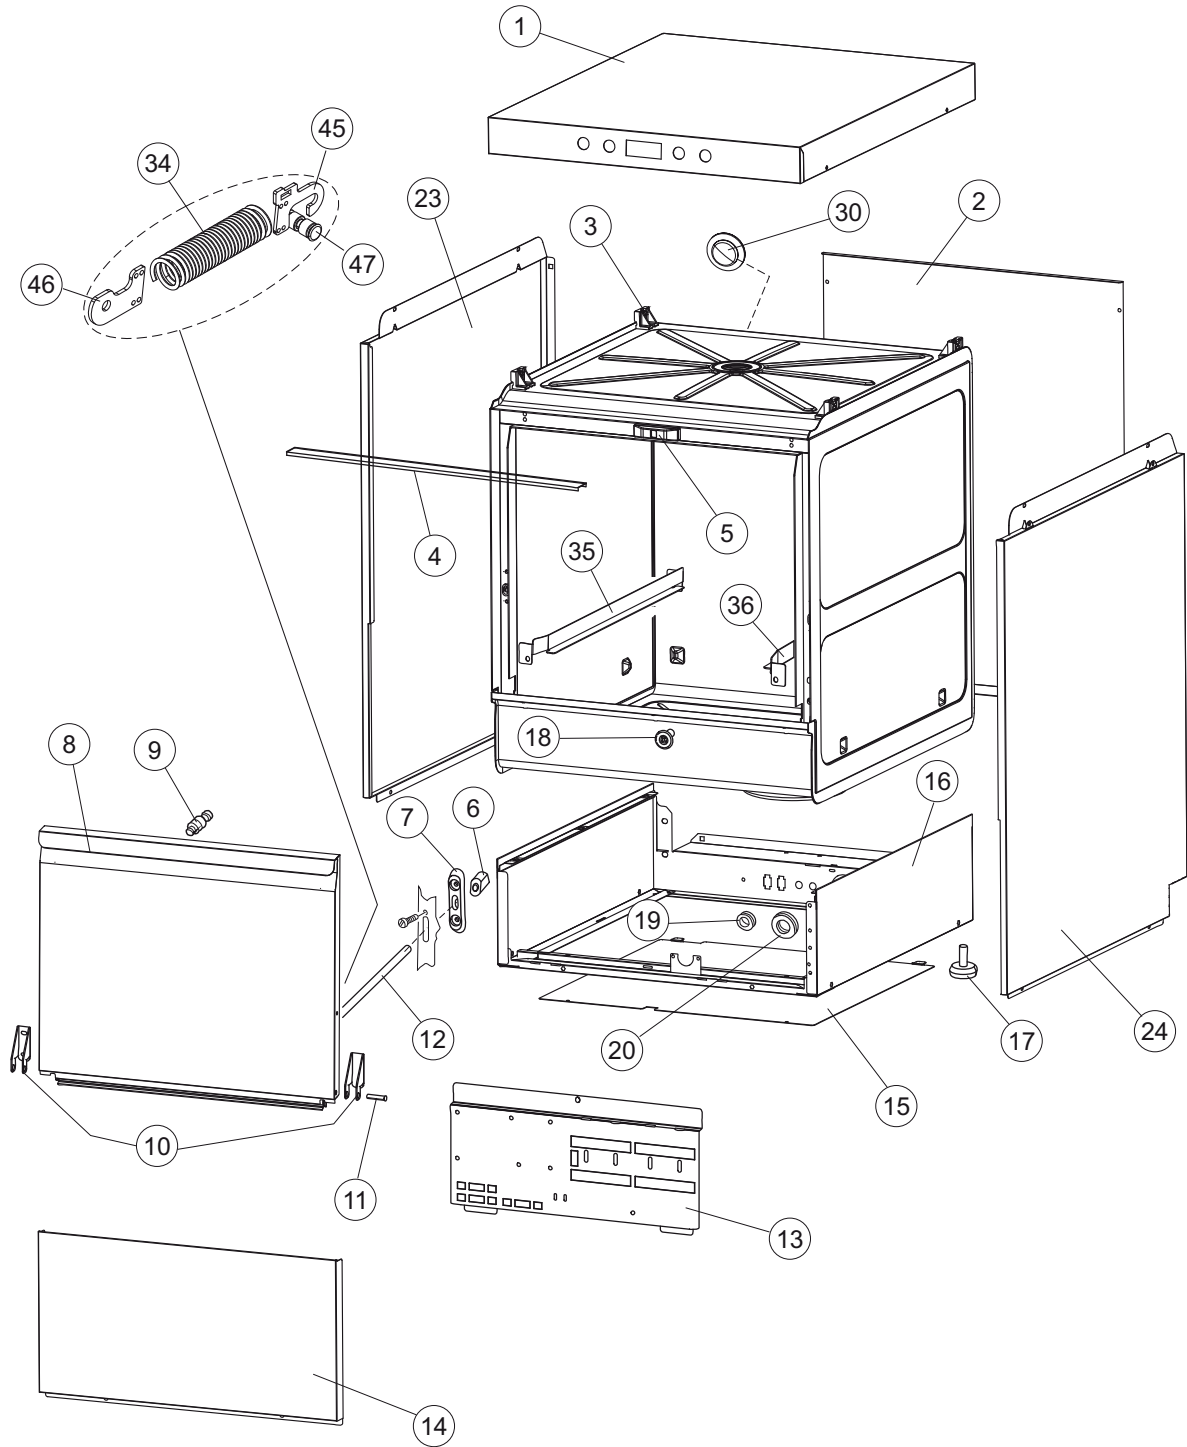

NT 93 P - 1
2021_04