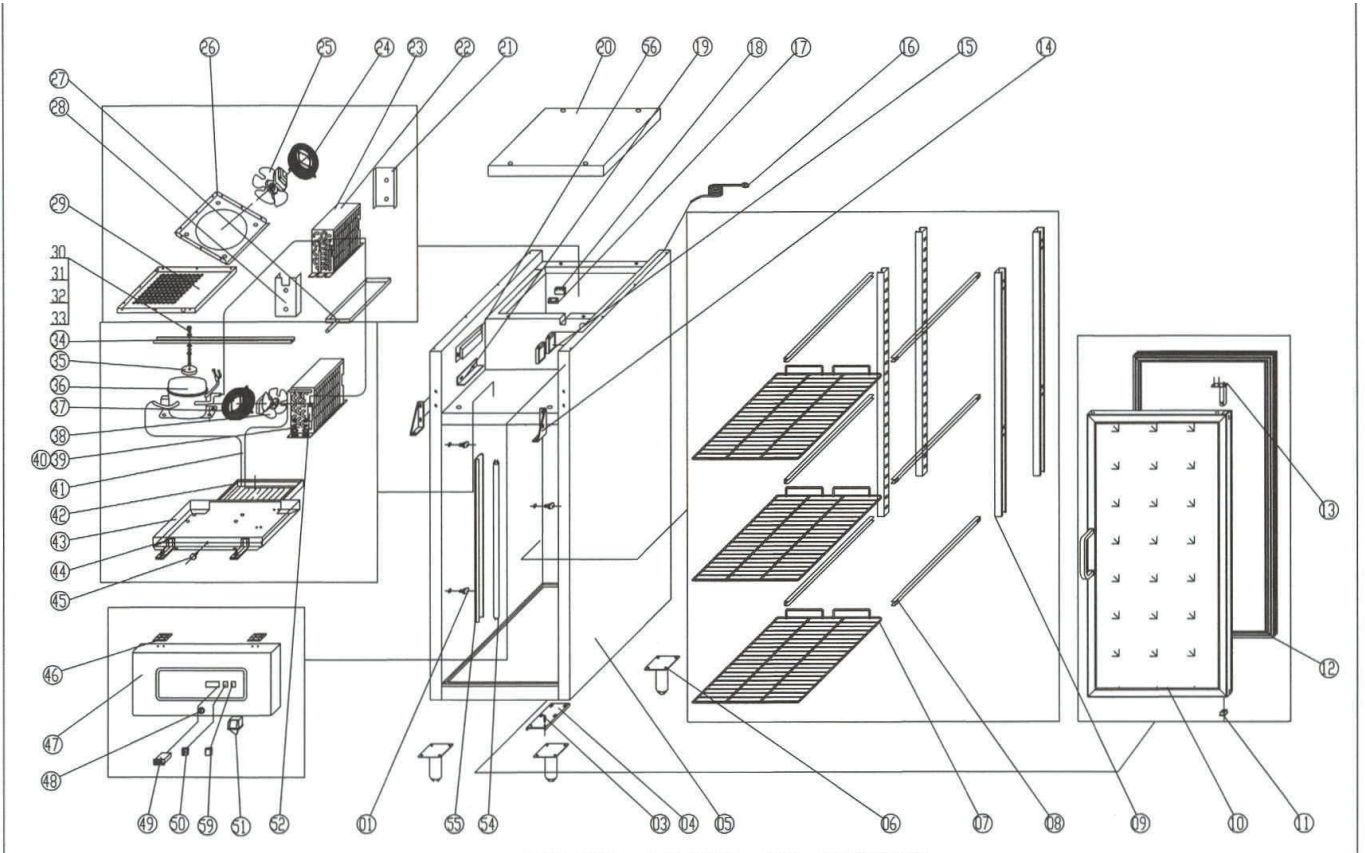

MN 700 G
2020_08

MN 700 G
2020_08

Pozice	Kód	Název
1	GN650TN.01	SUPPORT LOCATED NUT
3	S900.06	DOWN HINGE AXIS
4	GN650TNG.05	DOWN HINGE
5	GN650TNG.07	BODY
6	GN650TN.07	FEET
7	GN650TN.08	SHELF
8	GN650TN.09	GUIDE RIGHT/LEFT
9	GN650TN.50	SUPPORT
10	GN650TNG.01	DOOR
11	GN650TN.10	DOWN HINGE AXIS JACKET
12	GN650TNG.02	GASKET
13	GN650TN.14	DOOR SPRING
14	GN650TNG.06	UP HINGE
15	GN650TN.16	JUNCTION BOX
16	S900.47	PLUG
17	S900.31	SENSOR FIXED CLIP
18	GN650TN.17	PROBE PADDING
19	GN650TN.18	FIXING STRIP
20	GN650TN.19	TOP
21	GN650TN.20	EVAPORATOR BACK GUIDE
22	GN650TN.21	EVAPORATOR
23	GN650BT.05	EVAPORATOR COVER
24	GN650TN.23	WALL RING
25	GN650BT.11	CIRCLE FAN
18	GN2100TN.15	DOWN HINGE/RIGHT
19	GN1100TN.14	DOWN HINGE/LEFT
20	GN1100TN.15.201	GUIDE SET
	GN1100TN.15.304	
21	GN1100TN.16.201	FRONT SUPPORT/RIGHT
	GN1100TN.16.304	
22	GN1100TN.17.201	FRONT SUPPORT/LEFT
	GN1100TN.17.304	
23	GN1100TN.18	SHELF
24	GN1100TN.19.201	PROBE PADDING
	GN1100TN.19.304	
25	GN1100TN.20.201	PROBE FIXED CLIP
	GN1100TN.20.304	
26	GN650TN.25	FAN SUPPORT
27	GN650TN.26	EVAPORATOR WATER PAN