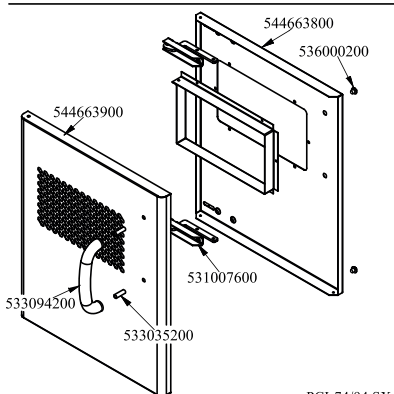

P-63/73/93 SX

P-63/73/93 DX

P-64/74/94 SX

P-64/74/94 DX

P-72/92 SX

P-64/74/94 DX CF

PCI-74/94 SX

PCI-74/94 DX

Objednačí kód	Popis v ENG
544185101	RIGHT DOOR 74 CF
533107100	HANDLE SPACER OF CF-70
533094200	S/S HANDLE FOR 70/90 SERIES
544185400	LOWER DOOR HINGE FOR COMPARTME CF70
544185500	UPPER DOOR HINGE FOR COMPARTME CF70
544185201	INNER DOOR * 74DX
531000900	MAGNET §22 KG.3 WITH DISK
536000200	D.12 H.4 BUMPER
544182001	RIGHT DOOR 74
531007600	DOOR HINGE
544389400	
533035200	HANDLE SPACER
544182101	LEFT DOOR 74
544389500	INNER-DOOR OF LHD 74
544182401	RIGHT DOOR 73
544389200	
544389300	
544182501	LEFT DOOR 73
544497000	
544497100	
544663900	LHD 74 DOOR FOR PCI
544663800	74 LHD OVEN INNER DOOR FOUR PCI
544662700	DOOR 74 DX PCI
544662600	
533094300	S/S HANDLE FOR 600T.LINE

(ET)

(ETD)

560099502M00P00

Objednačí kód	Popis v ENG
539064400	BLACK ADESIVE DISK FOR PCC/PCI-E
536041700	SILVER CHROM. KNOB Ø77 4P.G.Ø06X4,6
537049600	COMPLETE CONTROL FOR INDUCTORS
539071700	ADHES.LABEL FOR RING GREEN SIGN.
537031801	GREEN WARNING LIGHT 12V E FASTON
537031901	RED WARNING LIGHT PCI 12V E FASTON
537035800	TOUCH ELECTRONIC BOARD FOR PCI