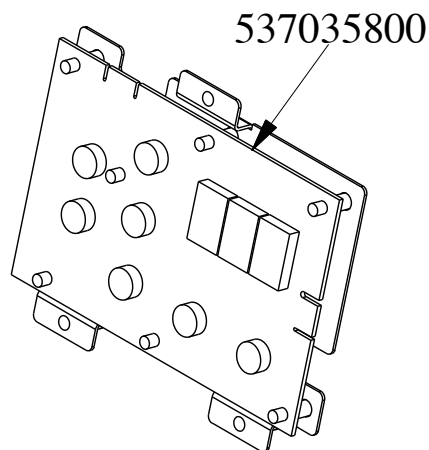

PCIT-98ET

2021\_11

1

Kod	Nazev
532004100	FLUE GRID L=370 90LINE (RAF)
537027400	TERMINAL BLOCK THREEPHASE 40A
544446800	FIANCO APP.S90T DX
537048700	PLATE WITH INDUCTORS S90
544446900	LHD SIDE FOR 90T APPLIANCES
541128303	ASS.PIANO S90 PCI-98E VC
537045900	GENERATOR PCI-98 10KW 400V3 (C)
541120903	ASS.CRUSC.S607090 PCI-78E
533010500	LEG M10*25 D.40
531034800	NET FILTER FOR KSK

(ET)

(ETD)

PCIT-98ET

2021\_11

2

Kod	Nazev
539060300	RED ADESIVE DISK FOR PCC/PCI-E
539054200	STAMP Ø20,5 CR."L" LOTUS R.
536041700	SILVER CHROM. KNOB Ø77 4P.G.Ø06X4,6
537049600	COMPLETE CONTROL FOR INDUCTORS
539070500	ADHES.LABEL FOR RING RED SIGN.
537031801	GREEN WARNING LIGHT 12V E FASTON
537031901	RED WARNING LIGHT PCI 12V E FASTON
537035800	TOUCH ELECTRONIC BOARD FOR PCI

PCIT-98ET

2021\_11

3

PCIT-98ET

2021\_11

3

Kod	Nazev
536042300	SILVER CHROM. RING FOR KNOB Ø77 4 P
536042100	SEAL CASING FOR KNOB Ø77 4 P
533162700	PROCESSING CODE