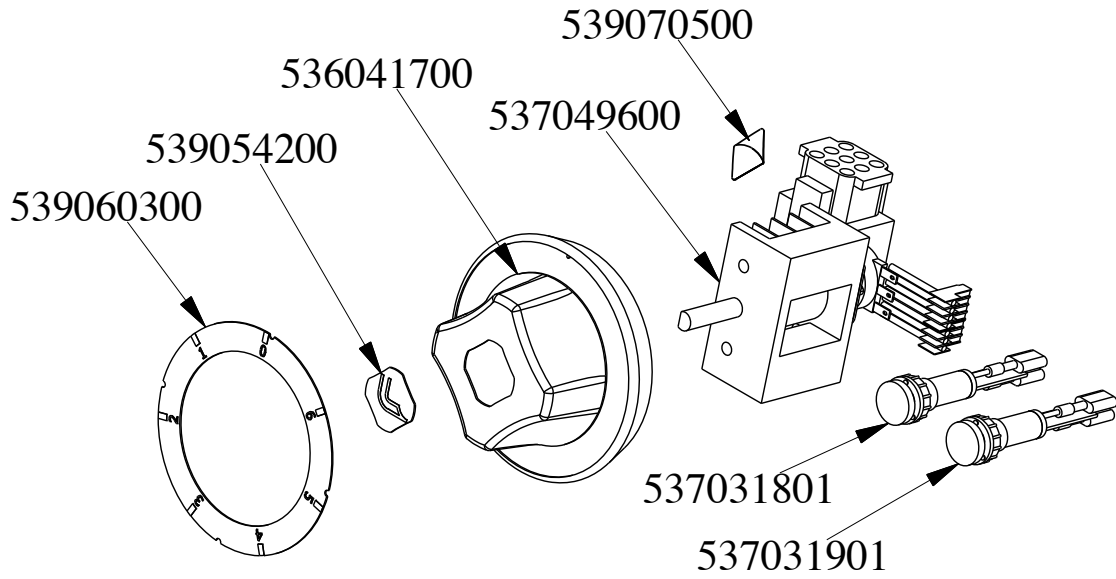

PCIT-98ET

2021\_11

1

Kod	Nazev
532004100	FLUE GRID L=370 90LINE (RAF)
537027400	TERMINAL BLOCK THREEPHASE 40A
544446800	FIANCO APP.S90T DX
537048700	PLATE WITH INDUCTORS S90
544446900	LHD SIDE FOR 90T APPLIANCES
541128303	ASS.PIANO S90 PCI-98E VC
537045900	GENERATOR PCI-98 10KW 400V3 (C)
541120903	ASS.CRUSC.S607090 PCI-78E
533010500	LEG M10*25 D.40
531034800	NET FILTER FOR KSK

(ET)

(ETD)

PCIT-98ET

2021\_11

2

Kod	Nazev
539060300	RED ADESIVE DISK FOR PCC/PCI-E
539054200	STAMP Ø20,5 CR."L" LOTUS R.
536041700	SILVER CHROM. KNOB Ø77 4P.G.Ø06X4,6
537049600	COMPLETE CONTROL FOR INDUCTORS
539070500	ADHES.LABEL FOR RING RED SIGN.
537031801	GREEN WARNING LIGHT 12V E FASTON
537031901	RED WARNING LIGHT PCI 12V E FASTON
537035800	TOUCH ELECTRONIC BOARD FOR PCI

PCIT-98ET

2021\_11

3

PCIT-98ET

2021\_11

3

Kod	Nazev
536042300	SILVER CHROM. RING FOR KNOB Ø77 4 P
536042100	SEAL CASING FOR KNOB Ø77 4 P
533162700	PROCESSING CODE