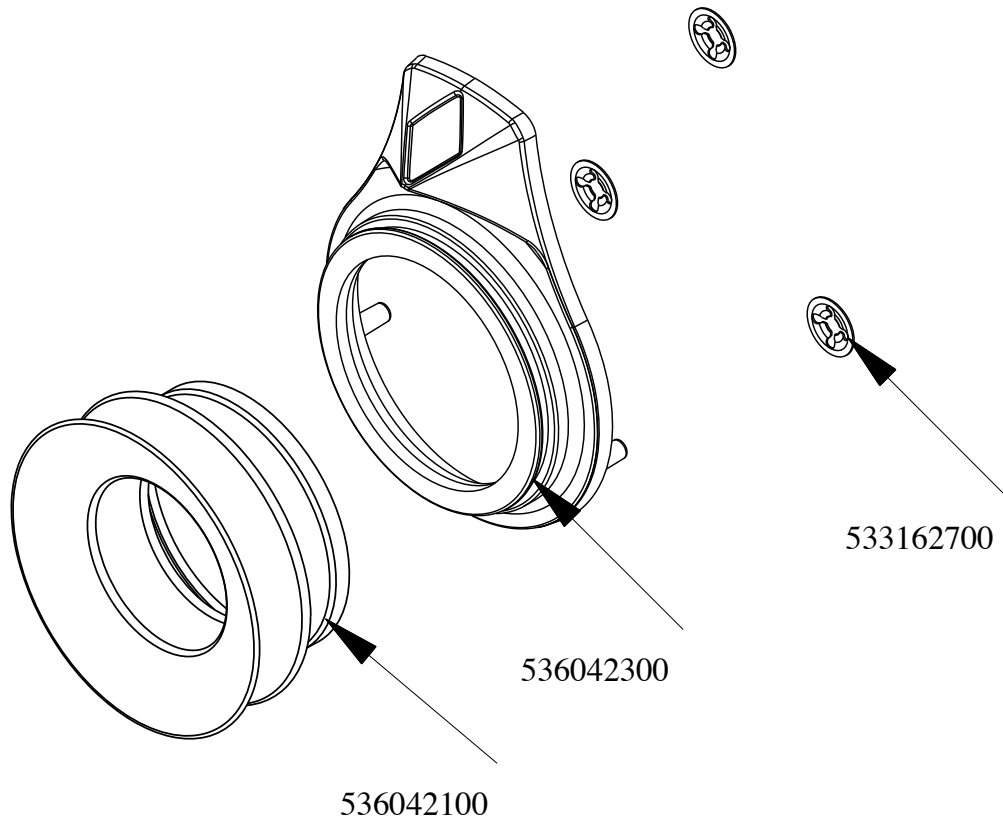

PCIT-98ET

2021\_11

1

Kod	Nazev
532004100	FLUE GRID L=370 90LINE (RAF)
537027400	TERMINAL BLOCK THREEPHASE 40A
544446800	FIANCO APP.S90T DX
537048700	PLATE WITH INDUCTORS S90
544446900	LHD SIDE FOR 90T APPLIANCES
541128303	ASS.PIANO S90 PCI-98E VC
537045900	GENERATOR PCI-98 10KW 400V3 (C)
541120903	ASS.CRUSC.S607090 PCI-78E
533010500	LEG M10*25 D.40
531034800	NET FILTER FOR KSK

(ET)

(ETD)

PCIT-98ET

2021\_11

2

Kod	Nazev
539060300	RED ADESIVE DISK FOR PCC/PCI-E
539054200	STAMP Ø20,5 CR."L" LOTUS R.
536041700	SILVER CHROM. KNOB Ø77 4P.G.Ø06X4,6
537049600	COMPLETE CONTROL FOR INDUCTORS
539070500	ADHES.LABEL FOR RING RED SIGN.
537031801	GREEN WARNING LIGHT 12V E FASTON
537031901	RED WARNING LIGHT PCI 12V E FASTON
537035800	TOUCH ELECTRONIC BOARD FOR PCI

PCIT-98ET

2021\_11

3

PCIT-98ET

2021\_11

3

Kod	Nazev
536042300	SILVER CHROM. RING FOR KNOB Ø77 4 P
536042100	SEAL CASING FOR KNOB Ø77 4 P
533162700	PROCESSING CODE