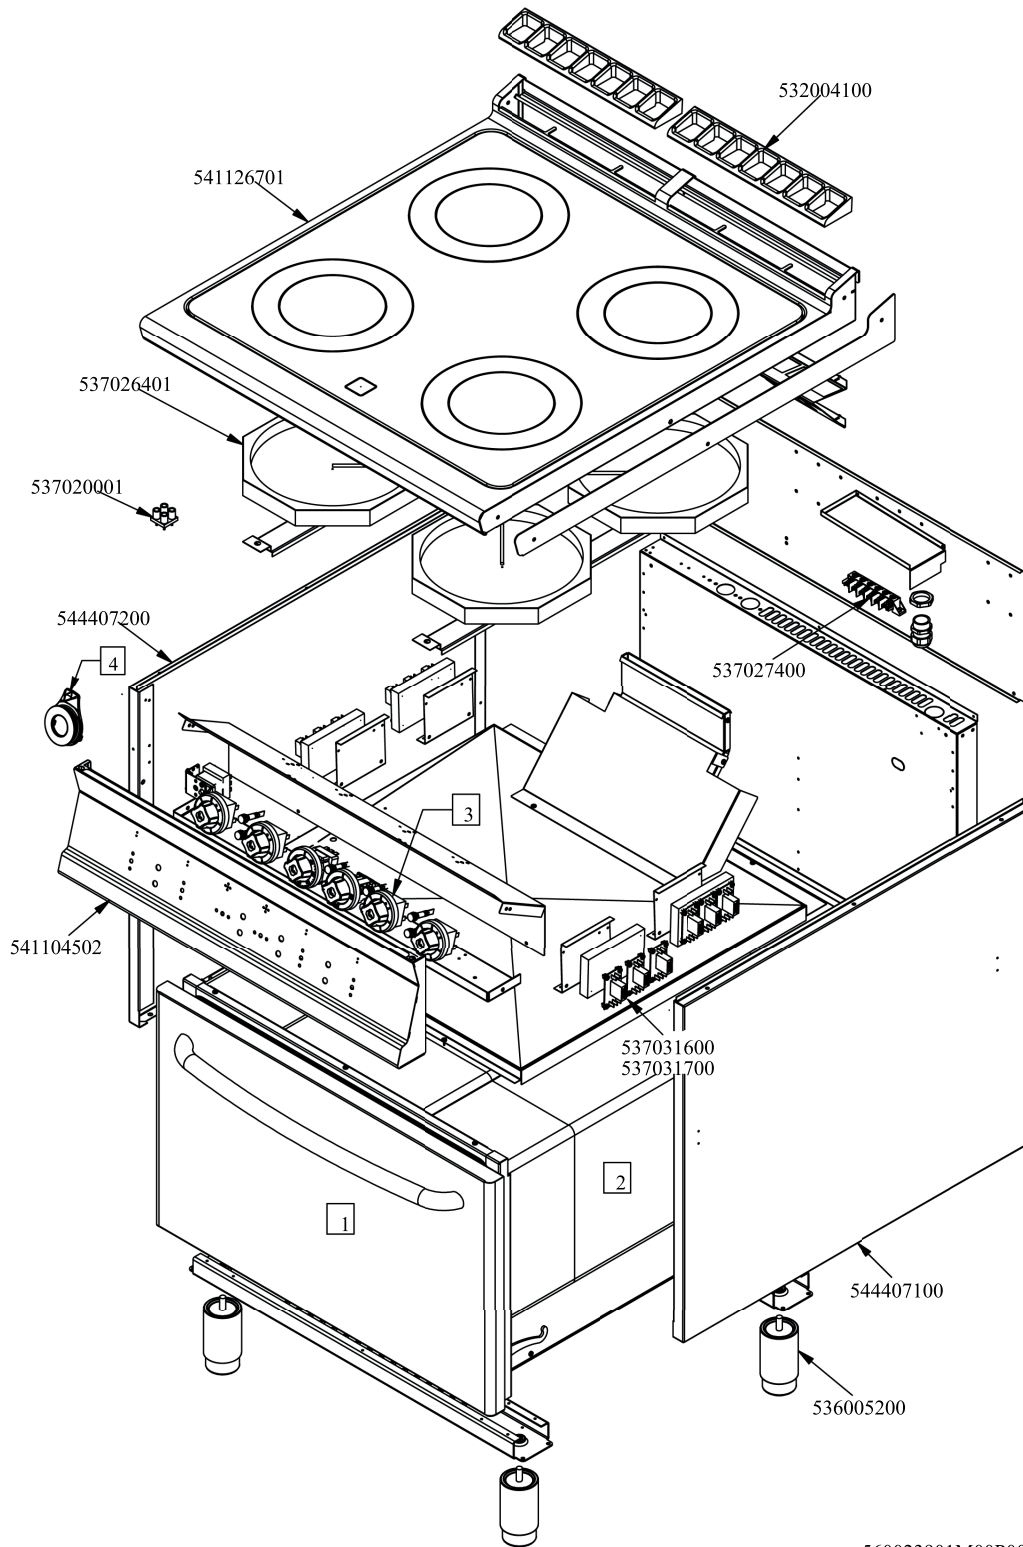

RM 900
 Platný od 1.5. 2019
 CFC4-98ET

Objednací kód	Popis v ENG
541104502	FRONTAL PANEL S607090 CF4-98E
544407200	RIGHT SIDE PANEL RANGE 70 LINE
541126701	
537026401	RADIATION HEATER Ø300 230V
537020001	REMAINING HEAT 4 PILOT LIGHTS UNIT
544407100	RIGHT SIDE PANEL RANGE 90 LINE
536005200	INOX LEG 2" 120-180 M10
532004100	FLUE GRID L=370 90LINE (RAF)
537027400	TERMINAL BLOCK THREEPHASE 40A
537031600	ELECTRO BOARD 1 RELAI
537031700	ELECTRO BOARD 2 RELAI
-	-
-	-
-	-
-	-

Objednačí kód	Popis v ENG
531036600	LHD RACK HOLDER FOR OVEN S.90
531076200	
531036300	OVEN RACK GN 2/1 FOR 90 LINE
531036301	OVEN RACK GN 2/1 FOR 90 LINE
544410100	90 ELECTRICAL OVEN BOTTOM GN2/1
533037600	LOCK SPRING FOR BULB
531036500	RHD RACK HOLDER FOR OVEN S.90
536010801	OVEN GASKET GN 2/1 (1308)
-	-

Objednací kód	Popis v ENG
537027802	HEATING ELEMENT S90 S.0800W 1-230V
537012800	SAFETY THERMOSTAT 420°C THREEPHASE
537000900	THERMOSTAT 063-320°C THREEPHASE
539071100	
537014101	WHITE WARNING LIGHT 250V
533023600	TAP PLUG §10 M16*1, 5CH19
533039300	BICONE §10
533010800	TUBE NUT D.10 M16*1,5
537027902	
537028002	
537028102	HEATING ELEMENT 90S I.1700W 1-230V
537028202	
537028302	
536041700	SILVER CHROM. KNOB Ø77 4P.G.Ø06X4,6
539062000	ADESIVE DISK THERMOSTAT OVEN S70
539061900	ADESIVE DISK FOR SWITCH OVEN S70
537035400	HEATING ELEMENT 00003W 330KOHM W/F
533093300	LOCKING PIN SWITCH S.43 THERMOST
537000400	COMMUTATOR 1POS.SINGLEPHASE S49 16A
537014201	GREEN WARNING LIGHT 250V
537034001	COMMUTATOR 4 POS.3PHASE S.42 16A
539070200	