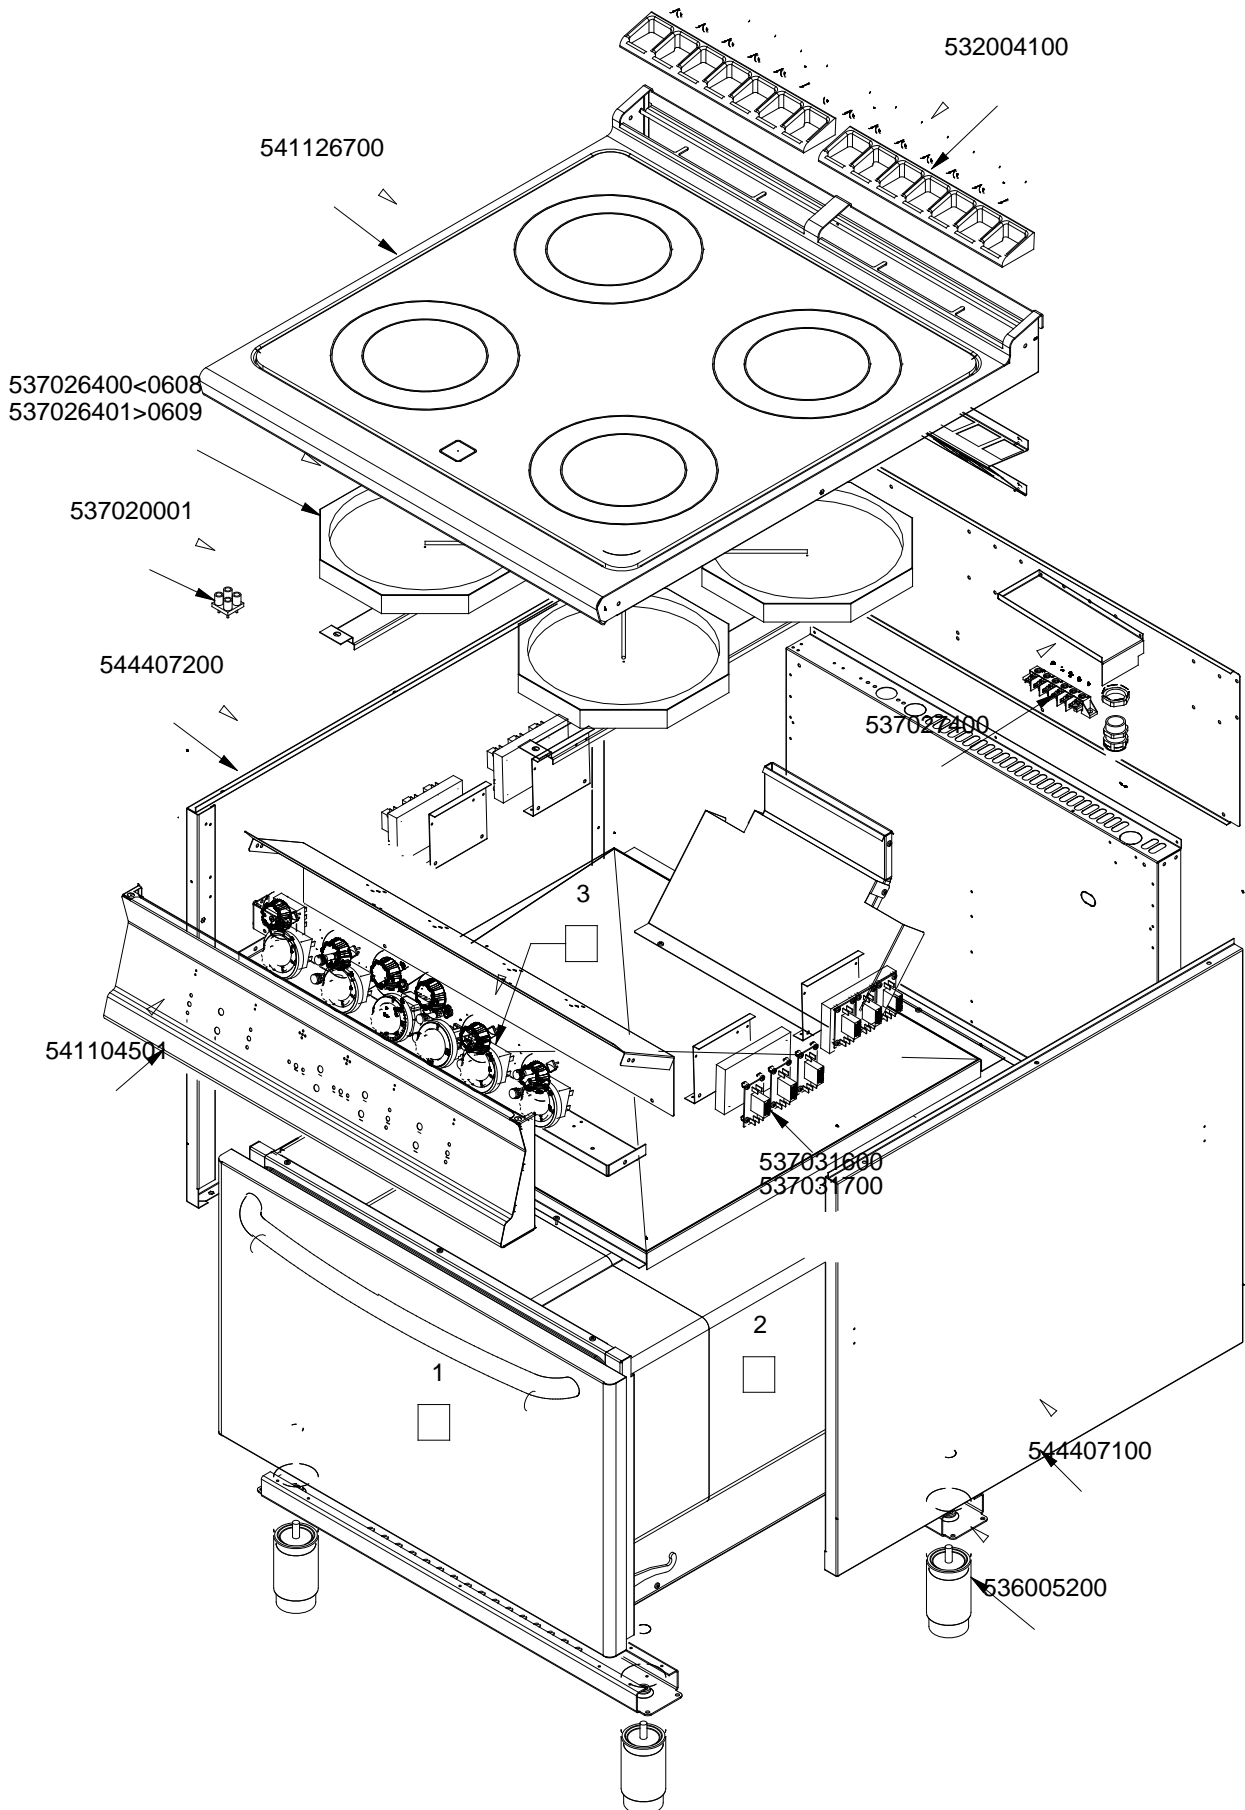

CFC4 - 98 ET
Platný od
1.5.2016
do 30.4.2019