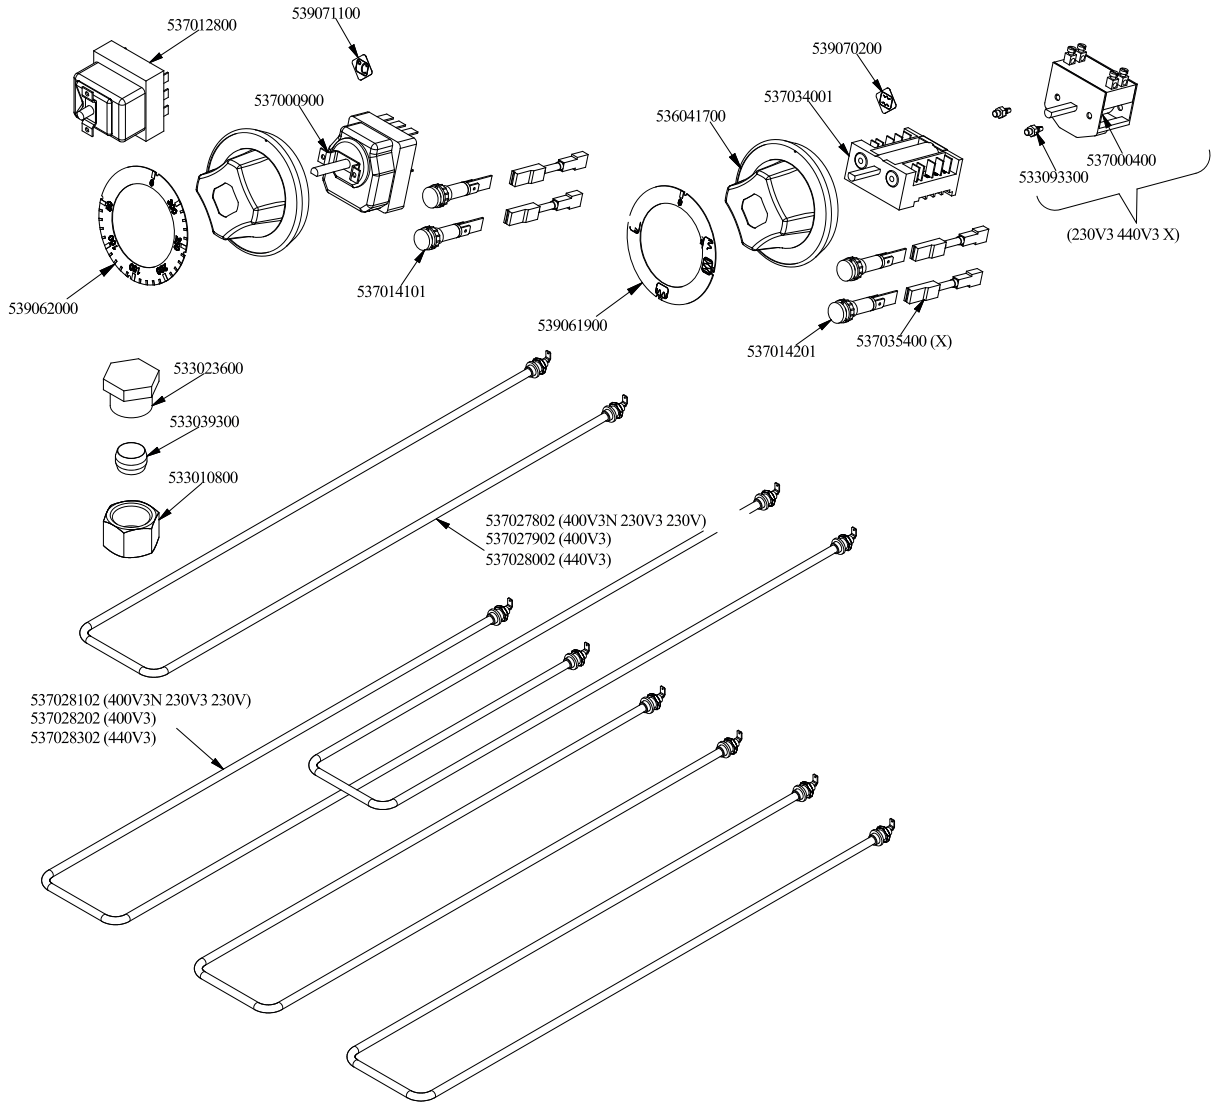

RM 900
 Platný od 1.5. 2019
 CFC4-98ET

Objednací kód	Popis v ENG
541104502	FRONTAL PANEL S607090 CF4-98E
544407200	RIGHT SIDE PANEL RANGE 70 LINE
541126701	
537026401	RADIATION HEATER Ø300 230V
537020001	REMAINING HEAT 4 PILOT LIGHTS UNIT
544407100	RIGHT SIDE PANEL RANGE 90 LINE
536005200	INOX LEG 2" 120-180 M10
532004100	FLUE GRID L=370 90LINE (RAF)
537027400	TERMINAL BLOCK THREEPHASE 40A
537031600	ELECTRO BOARD 1 RELAI
537031700	ELECTRO BOARD 2 RELAI
-	-
-	-
-	-
-	-

Objednačí kód	Popis v ENG
531036600	LHD RACK HOLDER FOR OVEN S.90
531076200	
531036300	OVEN RACK GN 2/1 FOR 90 LINE
531036301	OVEN RACK GN 2/1 FOR 90 LINE
544410100	90 ELECTRICAL OVEN BOTTOM GN2/1
533037600	LOCK SPRING FOR BULB
531036500	RHD RACK HOLDER FOR OVEN S.90
536010801	OVEN GASKET GN 2/1 (1308)
-	-

Objednací kód	Popis v ENG
537027802	HEATING ELEMENT S90 S.0800W 1-230V
537012800	SAFETY THERMOSTAT 420°C THREEPHASE
537000900	THERMOSTAT 063-320°C THREEPHASE
539071100	
537014101	WHITE WARNING LIGHT 250V
533023600	TAP PLUG §10 M16*1, 5CH19
533039300	BICONE §10
533010800	TUBE NUT D.10 M16*1,5
537027902	
537028002	
537028102	HEATING ELEMENT 90S I.1700W 1-230V
537028202	
537028302	
536041700	SILVER CHROM. KNOB Ø77 4P.G.Ø06X4,6
539062000	ADESIVE DISK THERMOSTAT OVEN S70
539061900	ADESIVE DISK FOR SWITCH OVEN S70
537035400	HEATING ELEMENT 00003W 330KOHM W/F
533093300	LOCKING PIN SWITCH S.43 THERMOST
537000400	COMMUTATOR 1POS.SINGLEPHASE S49 16A
537014201	GREEN WARNING LIGHT 250V
537034001	COMMUTATOR 4 POS.3PHASE S.42 16A
539070200	

560107401M01P00

Objednačí kód	Popis v ENG
537014101	WHITE WARNING LIGHT 250V
536041700	SILVER CHROM. KNOB Ø77 4P.G.Ø06X4,6
539064400	BLACK ADESIVE DISK FOR PCC-E
537021500	REGULATOR FOR EL.PLATE 2CIRC.230V
539071700	ADHES.LABEL FOR RING GREEN SIGN.
537000200	COMMUTATOR 1 POS. 3PHASE S.49 16A
533093300	LOCKING PIN SWITCH S.43 THERMOST
537035400	HEATING ELEMENT 00003W 330KOHM W/F
536014700	3 DRILL WHEELS