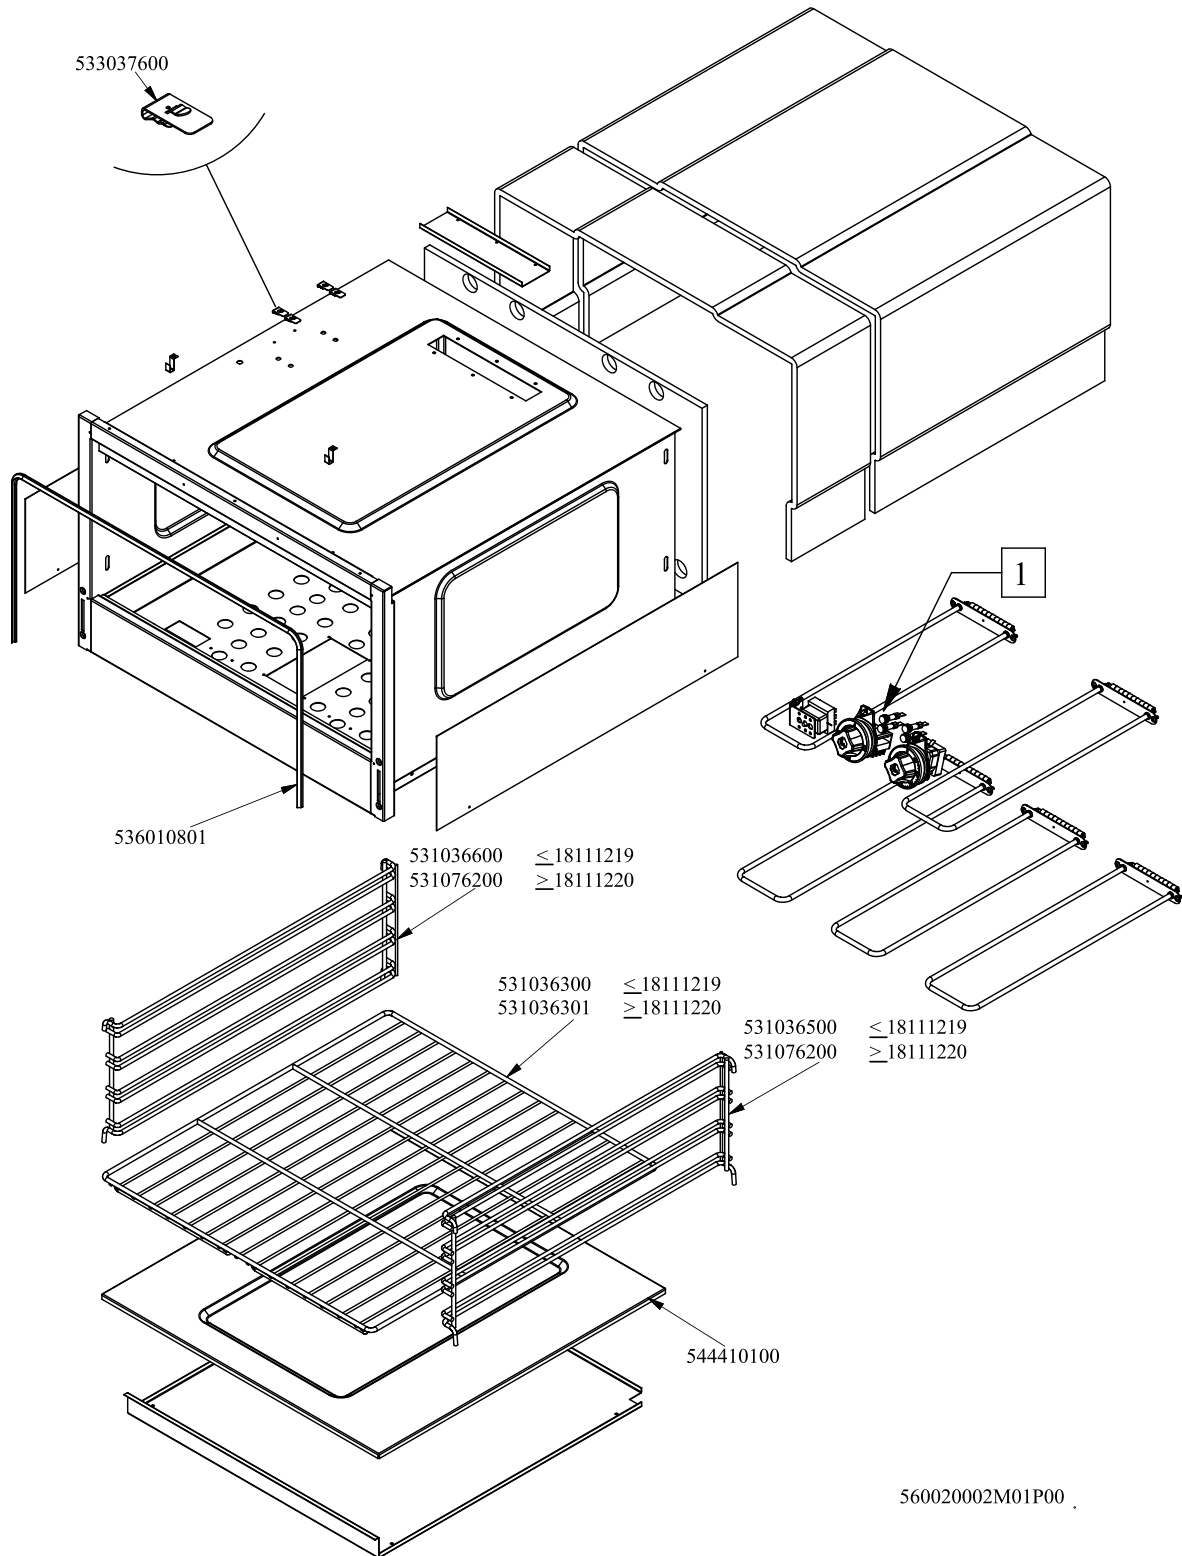

RM 900
 Platný od 1.5. 2019
 CFC4-98ET

Objednací kód	Popis v ENG
541104502	FRONTAL PANEL S607090 CF4-98E
544407200	RIGHT SIDE PANEL RANGE 70 LINE
541126701	
537026401	RADIATION HEATER Ø300 230V
537020001	REMAINING HEAT 4 PILOT LIGHTS UNIT
544407100	RIGHT SIDE PANEL RANGE 90 LINE
536005200	INOX LEG 2" 120-180 M10
532004100	FLUE GRID L=370 90LINE (RAF)
537027400	TERMINAL BLOCK THREEPHASE 40A
537031600	ELECTRO BOARD 1 RELAI
537031700	ELECTRO BOARD 2 RELAI
-	-
-	-
-	-
-	-

Objednačí kód	Popis v ENG
531036600	LHD RACK HOLDER FOR OVEN S.90
531076200	
531036300	OVEN RACK GN 2/1 FOR 90 LINE
531036301	OVEN RACK GN 2/1 FOR 90 LINE
544410100	90 ELECTRICAL OVEN BOTTOM GN2/1
533037600	LOCK SPRING FOR BULB
531036500	RHD RACK HOLDER FOR OVEN S.90
536010801	OVEN GASKET GN 2/1 (1308)
-	-

Objednací kód	Popis v ENG
537027802	HEATING ELEMENT S90 S.0800W 1-230V
537012800	SAFETY THERMOSTAT 420°C THREEPHASE
537000900	THERMOSTAT 063-320°C THREEPHASE
539071100	
537014101	WHITE WARNING LIGHT 250V
533023600	TAP PLUG §10 M16*1, 5CH19
533039300	BICONE §10
533010800	TUBE NUT D.10 M16*1,5
537027902	
537028002	
537028102	HEATING ELEMENT 90S I.1700W 1-230V
537028202	
537028302	
536041700	SILVER CHROM. KNOB Ø77 4P.G.Ø06X4,6
539062000	ADESIVE DISK THERMOSTAT OVEN S70
539061900	ADESIVE DISK FOR SWITCH OVEN S70
537035400	HEATING ELEMENT 00003W 330KOHM W/F
533093300	LOCKING PIN SWITCH S.43 THERMOST
537000400	COMMUTATOR 1POS.SINGLEPHASE S49 16A
537014201	GREEN WARNING LIGHT 250V
537034001	COMMUTATOR 4 POS.3PHASE S.42 16A
539070200	

560107401M01P00

Objednačí kód	Popis v ENG
537014101	WHITE WARNING LIGHT 250V
536041700	SILVER CHROM. KNOB Ø77 4P.G.Ø06X4,6
539064400	BLACK ADESIVE DISK FOR PCC-E
537021500	REGULATOR FOR EL.PLATE 2CIRC.230V
539071700	ADHES.LABEL FOR RING GREEN SIGN.
537000200	COMMUTATOR 1 POS. 3PHASE S.49 16A
533093300	LOCKING PIN SWITCH S.43 THERMOST
537035400	HEATING ELEMENT 00003W 330KOHM W/F
536014700	3 DRILL WHEELS