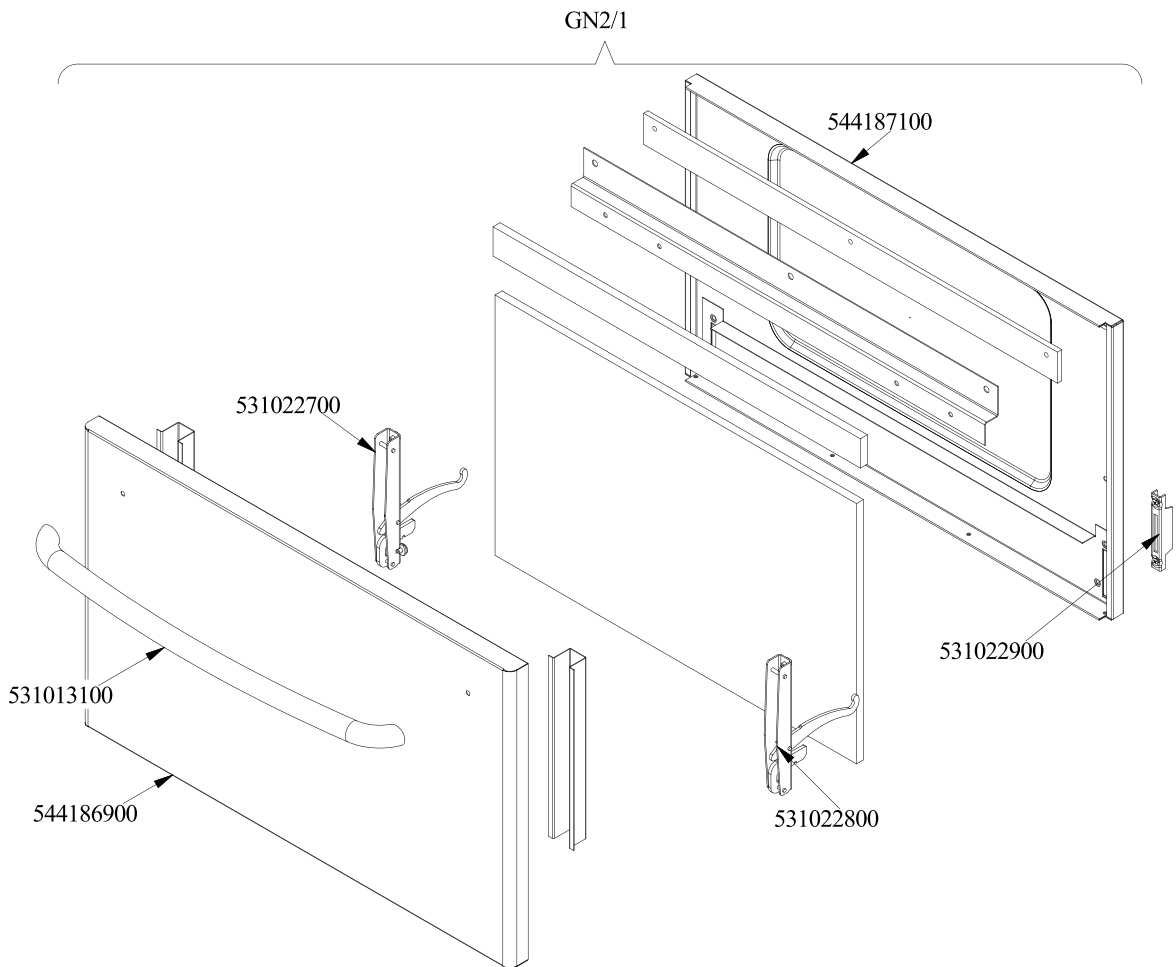

RM 900
 Platný od 1.5. 2019
 CFC4-98ET

Objednací kód	Popis v ENG
541104502	FRONTAL PANEL S607090 CF4-98E
544407200	RIGHT SIDE PANEL RANGE 70 LINE
541126701	
537026401	RADIATION HEATER Ø300 230V
537020001	REMAINING HEAT 4 PILOT LIGHTS UNIT
544407100	RIGHT SIDE PANEL RANGE 90 LINE
536005200	INOX LEG 2" 120-180 M10
532004100	FLUE GRID L=370 90LINE (RAF)
537027400	TERMINAL BLOCK THREEPHASE 40A
537031600	ELECTRO BOARD 1 RELAI
537031700	ELECTRO BOARD 2 RELAI
-	-
-	-
-	-
-	-

Objednačí kód	Popis v ENG
531036600	LHD RACK HOLDER FOR OVEN S.90
531076200	
531036300	OVEN RACK GN 2/1 FOR 90 LINE
531036301	OVEN RACK GN 2/1 FOR 90 LINE
544410100	90 ELECTRICAL OVEN BOTTOM GN2/1
533037600	LOCK SPRING FOR BULB
531036500	RHD RACK HOLDER FOR OVEN S.90
536010801	OVEN GASKET GN 2/1 (1308)
-	-

Objednací kód	Popis v ENG
537027802	HEATING ELEMENT S90 S.0800W 1-230V
537012800	SAFETY THERMOSTAT 420°C THREEPHASE
537000900	THERMOSTAT 063-320°C THREEPHASE
539071100	
537014101	WHITE WARNING LIGHT 250V
533023600	TAP PLUG §10 M16*1, 5CH19
533039300	BICONE §10
533010800	TUBE NUT D.10 M16*1,5
537027902	
537028002	
537028102	HEATING ELEMENT 90S I.1700W 1-230V
537028202	
537028302	
536041700	SILVER CHROM. KNOB Ø77 4P.G.Ø06X4,6
539062000	ADESIVE DISK THERMOSTAT OVEN S70
539061900	ADESIVE DISK FOR SWITCH OVEN S70
537035400	HEATING ELEMENT 00003W 330KOHM W/F
533093300	LOCKING PIN SWITCH S.43 THERMOST
537000400	COMMUTATOR 1POS.SINGLEPHASE S49 16A
537014201	GREEN WARNING LIGHT 250V
537034001	COMMUTATOR 4 POS.3PHASE S.42 16A
539070200	

560107401M01P00

Objednačí kód	Popis v ENG
537014101	WHITE WARNING LIGHT 250V
536041700	SILVER CHROM. KNOB Ø77 4P.G.Ø06X4,6
539064400	BLACK ADESIVE DISK FOR PCC-E
537021500	REGULATOR FOR EL.PLATE 2CIRC.230V
539071700	ADHES.LABEL FOR RING GREEN SIGN.
537000200	COMMUTATOR 1 POS. 3PHASE S.49 16A
533093300	LOCKING PIN SWITCH S.43 THERMOST
537035400	HEATING ELEMENT 00003W 330KOHM W/F
536014700	3 DRILL WHEELS