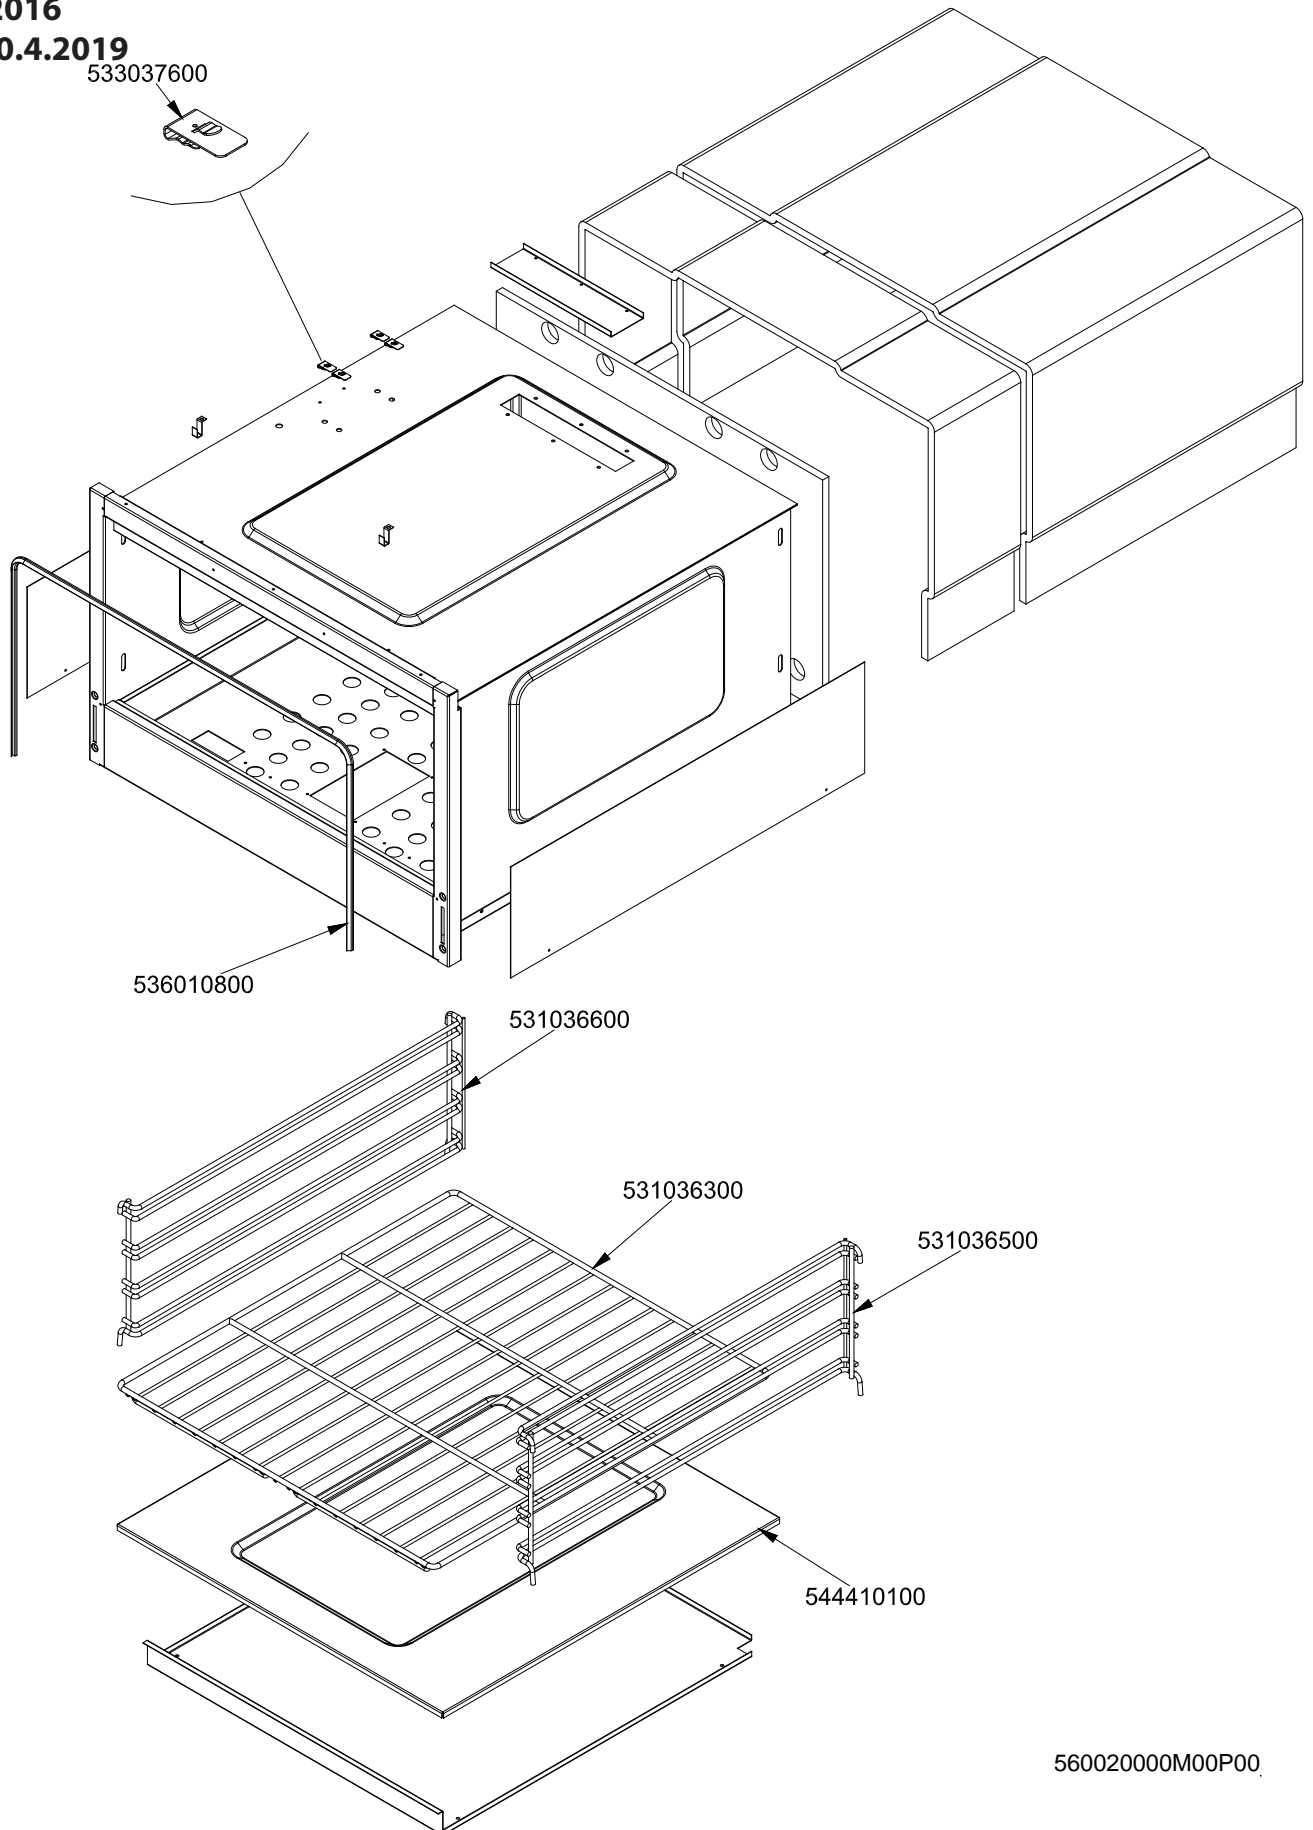

CFC4 - 98 ET

(2)

Platný od

1.5.2016

do 30.4.2019

533037600