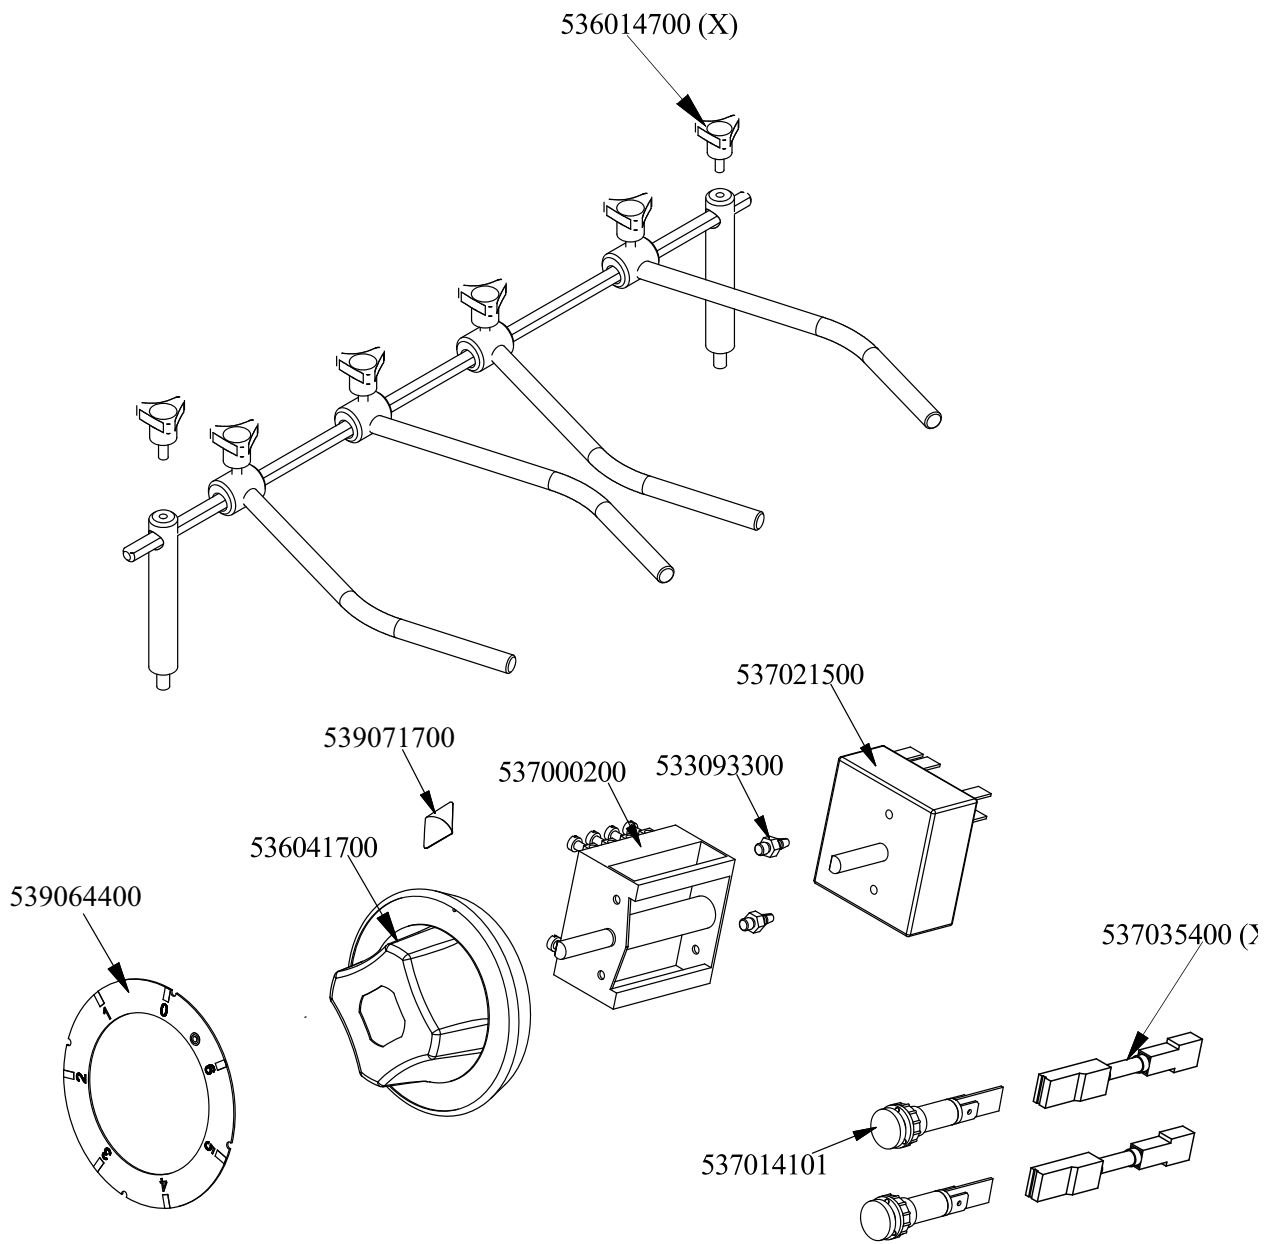

RM 900
 Platný od 1.5. 2019
 CFC4-98ET

Objednací kód	Popis v ENG
541104502	FRONTAL PANEL S607090 CF4-98E
544407200	RIGHT SIDE PANEL RANGE 70 LINE
541126701	
537026401	RADIATION HEATER Ø300 230V
537020001	REMAINING HEAT 4 PILOT LIGHTS UNIT
544407100	RIGHT SIDE PANEL RANGE 90 LINE
536005200	INOX LEG 2" 120-180 M10
532004100	FLUE GRID L=370 90LINE (RAF)
537027400	TERMINAL BLOCK THREEPHASE 40A
537031600	ELECTRO BOARD 1 RELAI
537031700	ELECTRO BOARD 2 RELAI
-	-
-	-
-	-
-	-

Objednačí kód	Popis v ENG
531036600	LHD RACK HOLDER FOR OVEN S.90
531076200	
531036300	OVEN RACK GN 2/1 FOR 90 LINE
531036301	OVEN RACK GN 2/1 FOR 90 LINE
544410100	90 ELECTRICAL OVEN BOTTOM GN2/1
533037600	LOCK SPRING FOR BULB
531036500	RHD RACK HOLDER FOR OVEN S.90
536010801	OVEN GASKET GN 2/1 (1308)
-	-

Objednací kód	Popis v ENG
537027802	HEATING ELEMENT S90 S.0800W 1-230V
537012800	SAFETY THERMOSTAT 420°C THREEPHASE
537000900	THERMOSTAT 063-320°C THREEPHASE
539071100	
537014101	WHITE WARNING LIGHT 250V
533023600	TAP PLUG §10 M16*1, 5CH19
533039300	BICONE §10
533010800	TUBE NUT D.10 M16*1,5
537027902	
537028002	
537028102	HEATING ELEMENT 90S I.1700W 1-230V
537028202	
537028302	
536041700	SILVER CHROM. KNOB Ø77 4P.G.Ø06X4,6
539062000	ADESIVE DISK THERMOSTAT OVEN S70
539061900	ADESIVE DISK FOR SWITCH OVEN S70
537035400	HEATING ELEMENT 00003W 330KOHM W/F
533093300	LOCKING PIN SWITCH S.43 THERMOST
537000400	COMMUTATOR 1POS.SINGLEPHASE S49 16A
537014201	GREEN WARNING LIGHT 250V
537034001	COMMUTATOR 4 POS.3PHASE S.42 16A
539070200	

560107401M01P00

Objednačí kód	Popis v ENG
537014101	WHITE WARNING LIGHT 250V
536041700	SILVER CHROM. KNOB Ø77 4P.G.Ø06X4,6
539064400	BLACK ADESIVE DISK FOR PCC-E
537021500	REGULATOR FOR EL.PLATE 2CIRC.230V
539071700	ADHES.LABEL FOR RING GREEN SIGN.
537000200	COMMUTATOR 1 POS. 3PHASE S.49 16A
533093300	LOCKING PIN SWITCH S.43 THERMOST
537035400	HEATING ELEMENT 00003W 330KOHM W/F
536014700	3 DRILL WHEELS