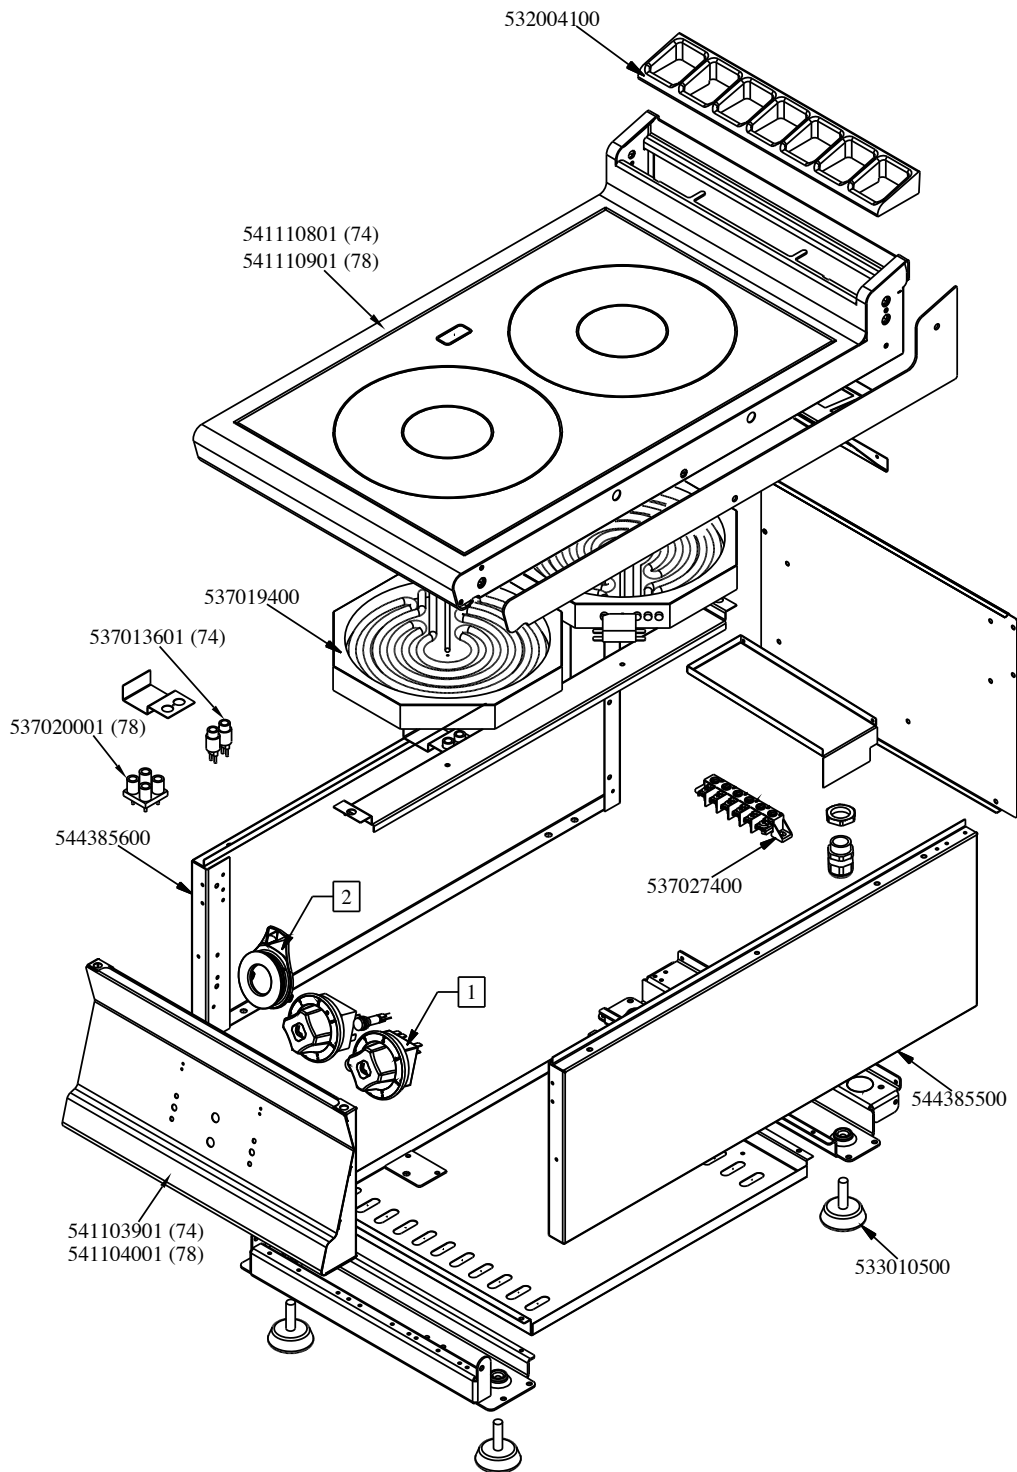

PCCT-78ET

2021_11

1

PCCT-78ET

2021_11

1

Kod	Nazev
537020001	REMAINING HEAT 4 PILOT LIGHTS UNIT
544385600	LEFT SIDE OF 70T LINE
541104001	FRONTAL PANEL * S607090 PC-9 8E
544385500	RIGHT SIDE OF 70T LINE
533010500	LEG M10*25 D.40
541110901	COMPLETE GLASS TOP FOR PCC-78E
532004100	FLUE GRID L=370 90LINE (RAF)
537019400	RADIATION HEATER Ø250 230V
537027400	TERMINAL BLOCK THREEPHASE 40A

PCCT-78ET

2021_11

2

PCCT-78ET

2021_11

2

Kod	Nazev
537021500	REGULATOR FOR EL.PLATE 2CIRC.230V
539070500	ADHES.LABEL FOR RING RED SIGN.
537014100	WHITE WARNING LIGHT 250V
539054200	STAMP Ø20,5 CR."L" LOTUS R.
536041700	SILVER CHROM. KNOB Ø77 4P.G.Ø06X4,6
539060400	RED ADESIVE DISK FOR PCC-E
536014700	3 DRILL WHEELS
537035400	HEATING ELEMENT 00003W 330KOHM W/F

PCCT-78ET

2021_11

3

PCCT-78ET

2021_11

3

Kod	Nazev
536042300	SILVER CHROM. RING FOR KNOB Ø77 4 P
536042100	SEAL CASING FOR KNOB Ø77 4 P
533162700	PROCESSING CODE