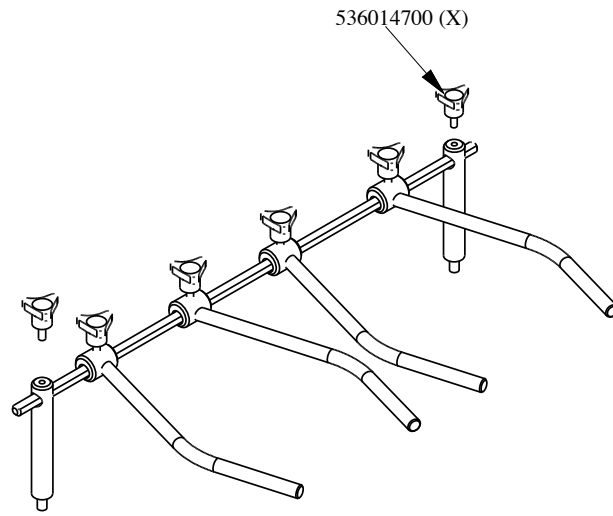

PCCT-78ET

2021_11

1

PCCT-78ET

2021_11

1

Kod	Nazev
537020001	REMAINING HEAT 4 PILOT LIGHTS UNIT
544385600	LEFT SIDE OF 70T LINE
541104001	FRONTAL PANEL * S607090 PC-9 8E
544385500	RIGHT SIDE OF 70T LINE
533010500	LEG M10*25 D.40
541110901	COMPLETE GLASS TOP FOR PCC-78E
532004100	FLUE GRID L=370 90LINE (RAF)
537019400	RADIATION HEATER Ø250 230V
537027400	TERMINAL BLOCK THREEPHASE 40A

PCCT-78ET

2021_11

2

PCCT-78ET

2021_11

2

Kod	Nazev
537021500	REGULATOR FOR EL.PLATE 2CIRC.230V
539070500	ADHES.LABEL FOR RING RED SIGN.
537014100	WHITE WARNING LIGHT 250V
539054200	STAMP Ø20,5 CR."L" LOTUS R.
536041700	SILVER CHROM. KNOB Ø77 4P.G.Ø06X4,6
539060400	RED ADESIVE DISK FOR PCC-E
536014700	3 DRILL WHEELS
537035400	HEATING ELEMENT 00003W 330KOHM W/F

PCCT-78ET

2021_11

3

PCCT-78ET

2021_11

3

Kod	Nazev
536042300	SILVER CHROM. RING FOR KNOB Ø77 4 P
536042100	SEAL CASING FOR KNOB Ø77 4 P
533162700	PROCESSING CODE