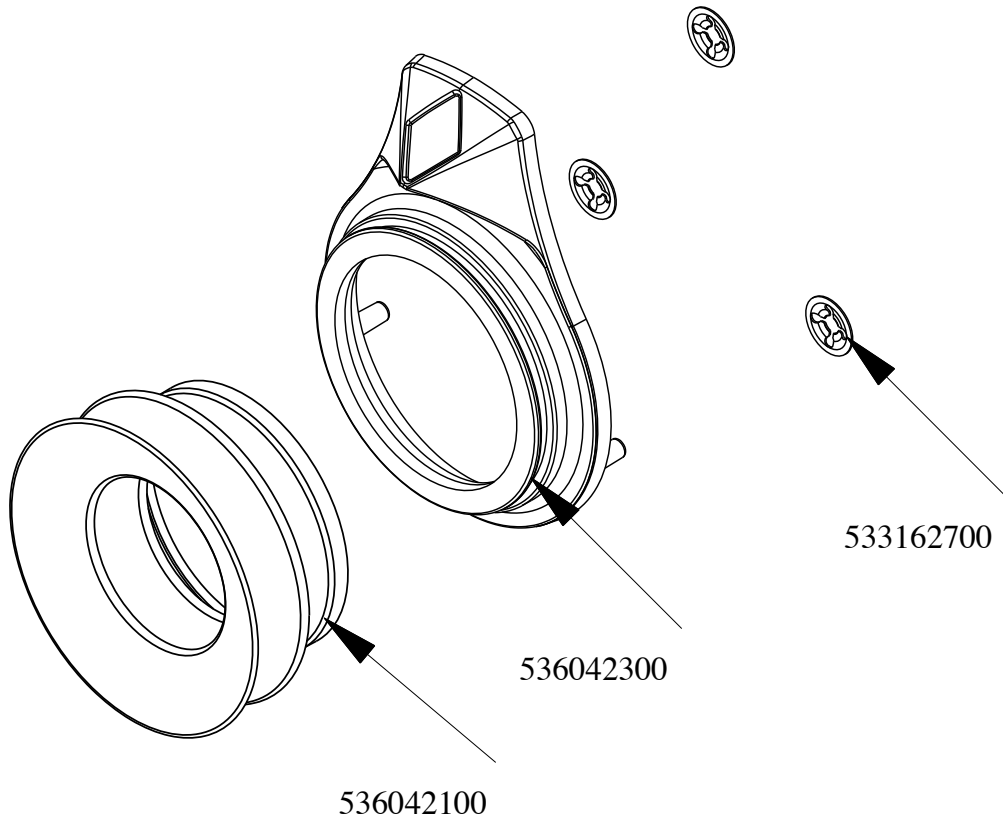

PCCT-78ET

2021_11

1

PCCT-78ET

2021_11

1

Kod	Nazev
537020001	REMAINING HEAT 4 PILOT LIGHTS UNIT
544385600	LEFT SIDE OF 70T LINE
541104001	FRONTAL PANEL * S607090 PC-9 8E
544385500	RIGHT SIDE OF 70T LINE
533010500	LEG M10*25 D.40
541110901	COMPLETE GLASS TOP FOR PCC-78E
532004100	FLUE GRID L=370 90LINE (RAF)
537019400	RADIATION HEATER Ø250 230V
537027400	TERMINAL BLOCK THREEPHASE 40A

PCCT-78ET

2021_11

2

PCCT-78ET

2021_11

2

Kod	Nazev
537021500	REGULATOR FOR EL.PLATE 2CIRC.230V
539070500	ADHES.LABEL FOR RING RED SIGN.
537014100	WHITE WARNING LIGHT 250V
539054200	STAMP Ø20,5 CR."L" LOTUS R.
536041700	SILVER CHROM. KNOB Ø77 4P.G.Ø06X4,6
539060400	RED ADESIVE DISK FOR PCC-E
536014700	3 DRILL WHEELS
537035400	HEATING ELEMENT 00003W 330KOHM W/F

PCCT-78ET

2021_11

3

PCCT-78ET

2021_11

3

Kod	Nazev
536042300	SILVER CHROM. RING FOR KNOB Ø77 4 P
536042100	SEAL CASING FOR KNOB Ø77 4 P
533162700	PROCESSING CODE