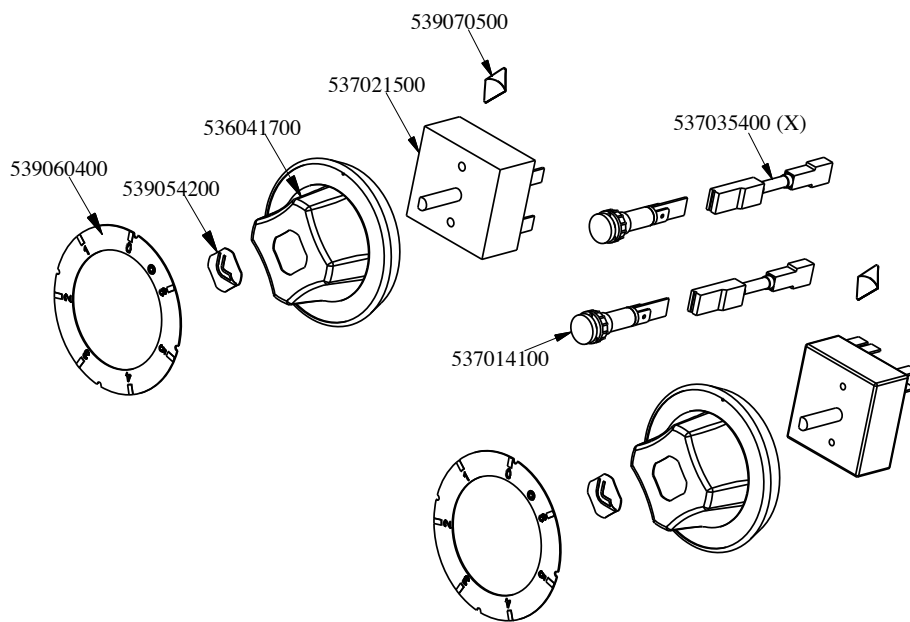

PCCT-78ET

2021_11

1

PCCT-78ET

2021_11

1

Kod	Nazev
537020001	REMAINING HEAT 4 PILOT LIGHTS UNIT
544385600	LEFT SIDE OF 70T LINE
541104001	FRONTAL PANEL * S607090 PC-9 8E
544385500	RIGHT SIDE OF 70T LINE
533010500	LEG M10*25 D.40
541110901	COMPLETE GLASS TOP FOR PCC-78E
532004100	FLUE GRID L=370 90LINE (RAF)
537019400	RADIATION HEATER Ø250 230V
537027400	TERMINAL BLOCK THREEPHASE 40A

PCCT-78ET

2021_11

2

PCCT-78ET

2021_11

2

Kod	Nazev
537021500	REGULATOR FOR EL.PLATE 2CIRC.230V
539070500	ADHES.LABEL FOR RING RED SIGN.
537014100	WHITE WARNING LIGHT 250V
539054200	STAMP Ø20,5 CR."L" LOTUS R.
536041700	SILVER CHROM. KNOB Ø77 4P.G.Ø06X4,6
539060400	RED ADESIVE DISK FOR PCC-E
536014700	3 DRILL WHEELS
537035400	HEATING ELEMENT 00003W 330KOHM W/F

PCCT-78ET

2021_11

3

PCCT-78ET

2021_11

3

Kod	Nazev
536042300	SILVER CHROM. RING FOR KNOB Ø77 4 P
536042100	SEAL CASING FOR KNOB Ø77 4 P
533162700	PROCESSING CODE