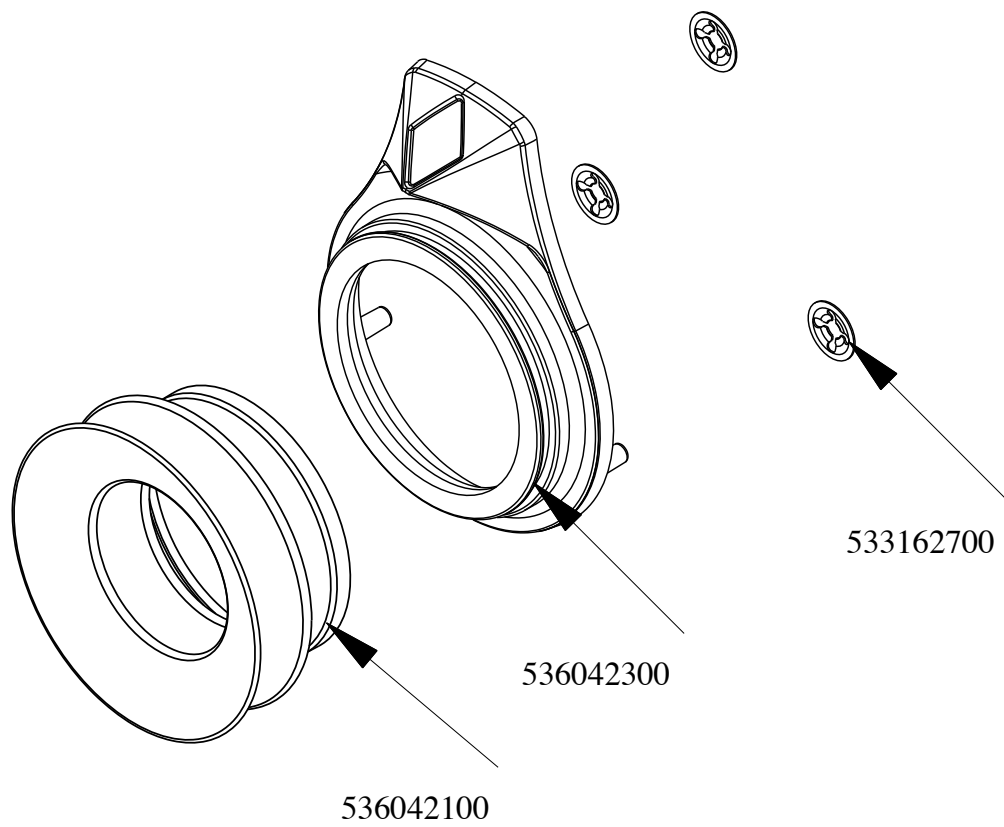

BMT-94G
2021_11
2

Kod	Nazev
533020800	NOZZLE 0160-FLUSS. (25)
533020300	NOZZLE 0160 (NATURAL GAS) 1-2 (41)
533030500	NOZZLE §90 CH12X14 G30/CE
533015100	NOZZLE §80 CH12*14 F-FP/CP6
533056600	NOZZLE §135 CH12*30 M-BM4
533046200	NOZZLE §150 CH12X30 L-BR TP
533046100	NOZZLE §140 CH12X30 MH-BR
533059100	NOZZLE §125A CH12*30 G-BM8
533047100	NOZZLE §100A CH12*30 GF-BM6/8
533047400	NOZZLE §195 CH12*30 M-BM8
533047300	NOZZLE §215 CH12*30 L-BM8
533047500	NOZZLE §205 CH12*30 ML-BM-8G
533018000	ELBOW FOR BICONE D.12 3/8 RS L20
533017900	BICONE D.12
533093900	FITTING GAS ENTRY 1/2G 2OUT 3/8G
533053600	EUROSIT VALVE PLUG
533010800	TUBE NUT D.10 M16*1,5
533039300	BICONE §10
533010900	NUT M14*1 H.4
533052301	JOINT FOR NOZZLE HOLDER
537002800	PIEZOELECTRIC IGNITION M18 WITH NUT
533053300	THERMOCOUPLE EXTENSION M9*1
533009400	BICONE 10S
533009500	NIPPLE FOR BICONE 10S
533039100	BICONE §6
533018500	FITTING FOR BICONE D.6 M10*1
533011500	PILOT BURNER 2 FLAMES 220
533045700	THERMOCOUPLE M9*1 500
533010400	BICONE D.6
533018600	PLUG FITTING
537008300	ROUND PLUG §2,4- LONG ELECTRODE
533085200	SPACER FOR PILOT PLUG
536005100	GRAPHITE §07,4 GASKET
533006700	NOTCHED WASHER D.14
533018400	THREADED FITTING
547003200	HIGH-VOLTAGE CABLE TUBE §2 L=500
531025101	EUROSIT VALVE BM 30-100°C

BMT-94G

2021_11

2

Kod	Nazev
539060700	RED STICKING DISK 72 (030,090°)
539070500	ADHES.LABEL FOR RING RED SIGN.
533139200	SHORT PIVOT FOR BRASS KNOB
536042000	SILVER CHROM. KNOB Ø77 4P.G.Ø8SX6,5
539054200	STAMP Ø20,5 CR."L" LOTUS R.
533139300	BURNISH HEADLESS SCREW M05*05 PCEI

BMT-94G

2021_11

3

BMT-94G

2021_11

3

Kod	Nazev
536042300	SILVER CHROM. RING FOR KNOB Ø77 4 P
536042100	SEAL CASING FOR KNOB Ø77 4 P
533162700	PROCESSING CODE