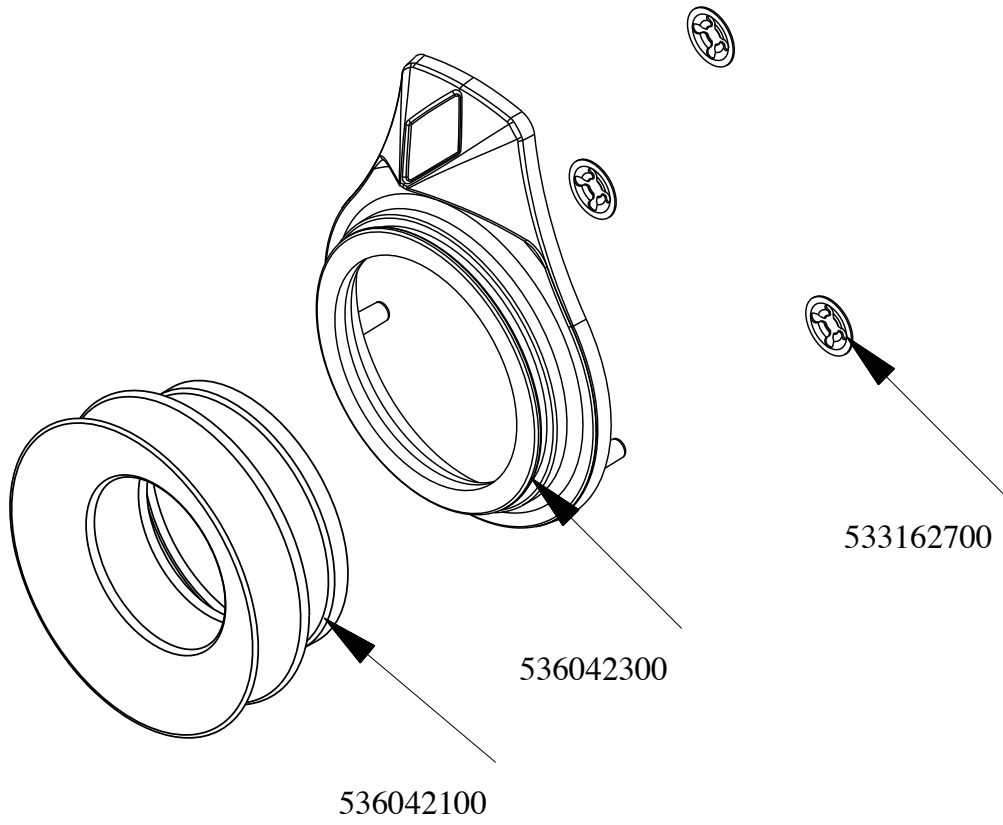

PCCT-74ET

2021\_11

1

PCCT-74ET

2021\_11

1

Kod	Nazev
537013601	REMAINING HEAT WARN.LIGHT W/CABLES
544385600	LEFT SIDE OF 70T LINE
541103901	ASS.CRUSC.S607090 PC-9 4E
544385500	RIGHT SIDE OF 70T LINE
533010500	LEG M10*25 D.40
541110801	ASS.PIANO S70 PCC-74E VC
532004100	FLUE GRID L=370 90LINE (RAF)
537019400	RADIATION HEATER Ø250 230V
537027400	TERMINAL BLOCK THREEPHASE 40A

PCCT-74ET

2021\_11

2

PCCT-74ET

2021\_11

2

Kod	Nazev
537021500	REGULATOR FOR EL.PLATE 2CIRC.230V
539070500	ADHES.LABEL FOR RING RED SIGN.
537014100	WHITE WARNING LIGHT 250V
539054200	STAMP Ø20,5 CR."L" LOTUS R.
536041700	SILVER CHROM. KNOB Ø77 4P.G.Ø06X4,6
539060400	RED ADESIVE DISK FOR PCC-E
536014700	3 DRILL WHEELS
537035400	HEATING ELEMENT 00003W 330KOHM W/F

PCCT-74ET

2021\_11

3

PCCT-74ET

2021\_11

3

Kod	Nazev
536042300	SILVER CHROM. RING FOR KNOB Ø77 4 P
536042100	SEAL CASING FOR KNOB Ø77 4 P
533162700	PROCESSING CODE