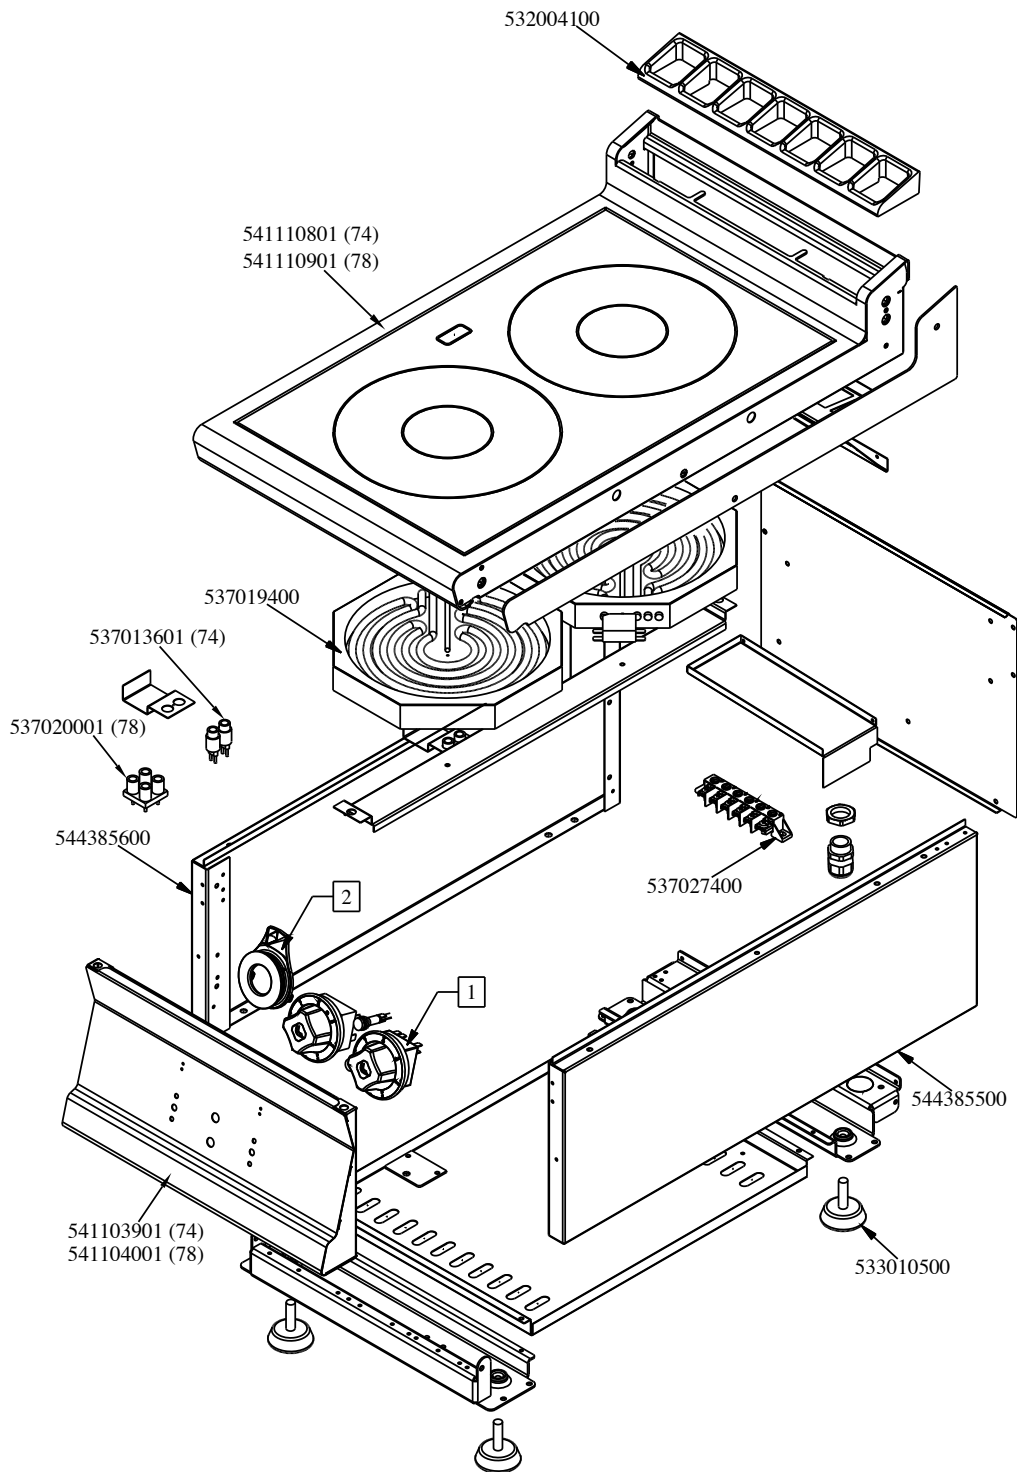

PCCT-74ET

2021\_11

1

PCCT-74ET

2021\_11

1

Kod	Nazev
537013601	REMAINING HEAT WARN.LIGHT W/CABLES
544385600	LEFT SIDE OF 70T LINE
541103901	ASS.CRUSC.S607090 PC-9 4E
544385500	RIGHT SIDE OF 70T LINE
533010500	LEG M10*25 D.40
541110801	ASS.PIANO S70 PCC-74E VC
532004100	FLUE GRID L=370 90LINE (RAF)
537019400	RADIATION HEATER Ø250 230V
537027400	TERMINAL BLOCK THREEPHASE 40A

PCCT-74ET

2021\_11

2

PCCT-74ET

2021\_11

2

Kod	Nazev
537021500	REGULATOR FOR EL.PLATE 2CIRC.230V
539070500	ADHES.LABEL FOR RING RED SIGN.
537014100	WHITE WARNING LIGHT 250V
539054200	STAMP Ø20,5 CR."L" LOTUS R.
536041700	SILVER CHROM. KNOB Ø77 4P.G.Ø06X4,6
539060400	RED ADESIVE DISK FOR PCC-E
536014700	3 DRILL WHEELS
537035400	HEATING ELEMENT 00003W 330KOHM W/F

PCCT-74ET

2021\_11

3

PCCT-74ET

2021\_11

3

Kod	Nazev
536042300	SILVER CHROM. RING FOR KNOB Ø77 4 P
536042100	SEAL CASING FOR KNOB Ø77 4 P
533162700	PROCESSING CODE