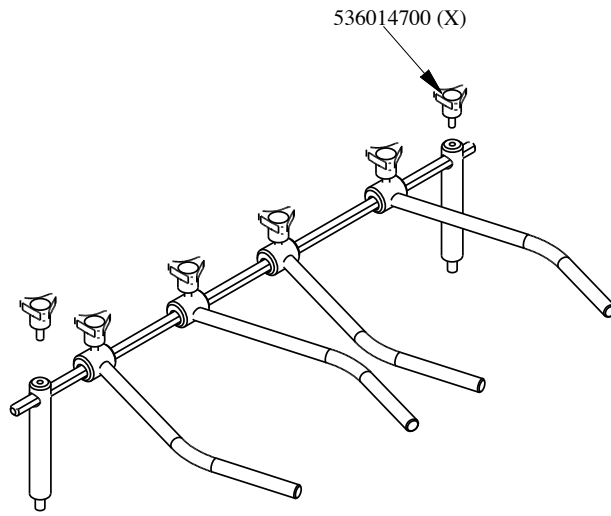

PCCT-74ET

2021\_11

1

PCCT-74ET

2021\_11

1

Kod	Nazev
537013601	REMAINING HEAT WARN.LIGHT W/CABLES
544385600	LEFT SIDE OF 70T LINE
541103901	ASS.CRUSC.S607090 PC-9 4E
544385500	RIGHT SIDE OF 70T LINE
533010500	LEG M10*25 D.40
541110801	ASS.PIANO S70 PCC-74E VC
532004100	FLUE GRID L=370 90LINE (RAF)
537019400	RADIATION HEATER Ø250 230V
537027400	TERMINAL BLOCK THREEPHASE 40A

PCCT-74ET

2021\_11

2

PCCT-74ET

2021\_11

2

Kod	Nazev
537021500	REGULATOR FOR EL.PLATE 2CIRC.230V
539070500	ADHES.LABEL FOR RING RED SIGN.
537014100	WHITE WARNING LIGHT 250V
539054200	STAMP Ø20,5 CR."L" LOTUS R.
536041700	SILVER CHROM. KNOB Ø77 4P.G.Ø06X4,6
539060400	RED ADESIVE DISK FOR PCC-E
536014700	3 DRILL WHEELS
537035400	HEATING ELEMENT 00003W 330KOHM W/F

PCCT-74ET

2021\_11

3

PCCT-74ET

2021\_11

3

Kod	Nazev
536042300	SILVER CHROM. RING FOR KNOB Ø77 4 P
536042100	SEAL CASING FOR KNOB Ø77 4 P
533162700	PROCESSING CODE