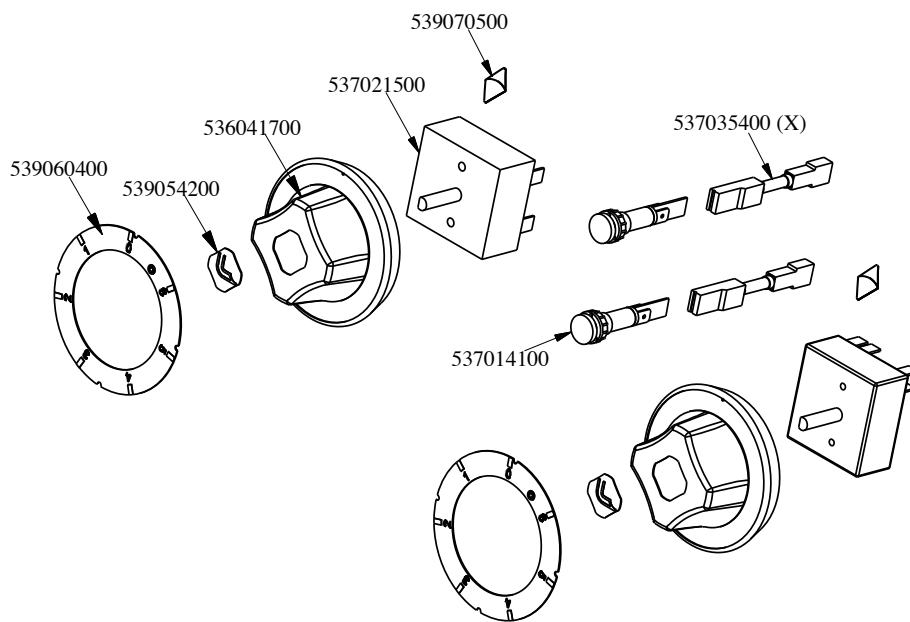

PCCT-74ET

2021\_11

1

PCCT-74ET

2021\_11

1

Kod	Nazev
537013601	REMAINING HEAT WARN.LIGHT W/CABLES
544385600	LEFT SIDE OF 70T LINE
541103901	ASS.CRUSC.S607090 PC-9 4E
544385500	RIGHT SIDE OF 70T LINE
533010500	LEG M10*25 D.40
541110801	ASS.PIANO S70 PCC-74E VC
532004100	FLUE GRID L=370 90LINE (RAF)
537019400	RADIATION HEATER Ø250 230V
537027400	TERMINAL BLOCK THREEPHASE 40A

PCCT-74ET

2021\_11

2

PCCT-74ET

2021\_11

2

Kod	Nazev
537021500	REGULATOR FOR EL.PLATE 2CIRC.230V
539070500	ADHES.LABEL FOR RING RED SIGN.
537014100	WHITE WARNING LIGHT 250V
539054200	STAMP Ø20,5 CR."L" LOTUS R.
536041700	SILVER CHROM. KNOB Ø77 4P.G.Ø06X4,6
539060400	RED ADESIVE DISK FOR PCC-E
536014700	3 DRILL WHEELS
537035400	HEATING ELEMENT 00003W 330KOHM W/F

PCCT-74ET

2021\_11

3

PCCT-74ET

2021\_11

3

Kod	Nazev
536042300	SILVER CHROM. RING FOR KNOB Ø77 4 P
536042100	SEAL CASING FOR KNOB Ø77 4 P
533162700	PROCESSING CODE