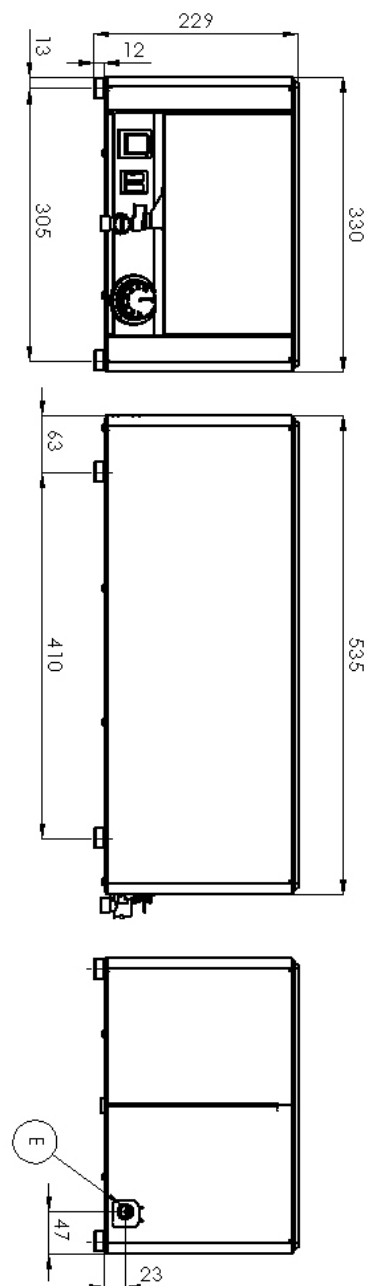

SAP Code	00000093	Power electric [kW]	1.500
Net Width [mm]	330	Loading	230 V / 1N - 50 Hz
Net Depth [mm]	535	Number of GN / EN	1
Net Height [mm]	229	GN / EN size in device	GN 1/1
Net Weight [kg]	10.00	GN device depth	150

Technical data sheet

Technical drawing

Bain marie electric GN 1/1 - 150 with drain tap

Model

SAP Code

0000093

Technical data sheet

Product benefits

00000093

2. Net Width [mm]:

330

3. Net Depth [mm]:

535

4. Net Height [mm]:

229

5. Net Weight [kg]:

10.00

6. Gross Width [mm]:

370

7. Gross depth [mm]:

370

8. Gross Height [mm]:

240

9. Gross Weight [kg]: