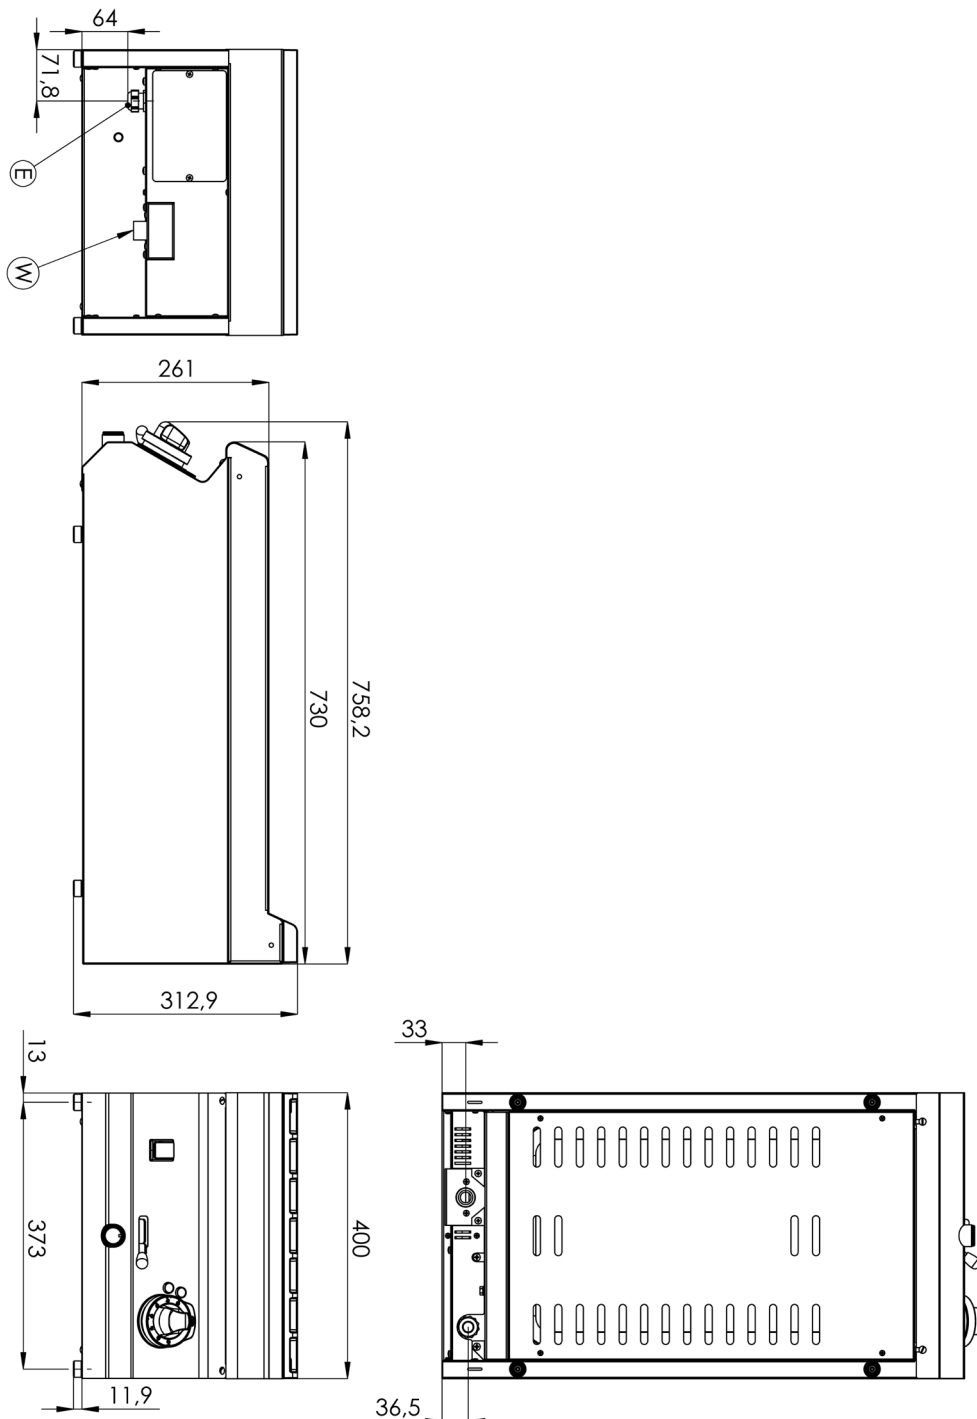

Technical data sheet

Technical drawing

Bain marie electric

Model

SAP Code

00008929