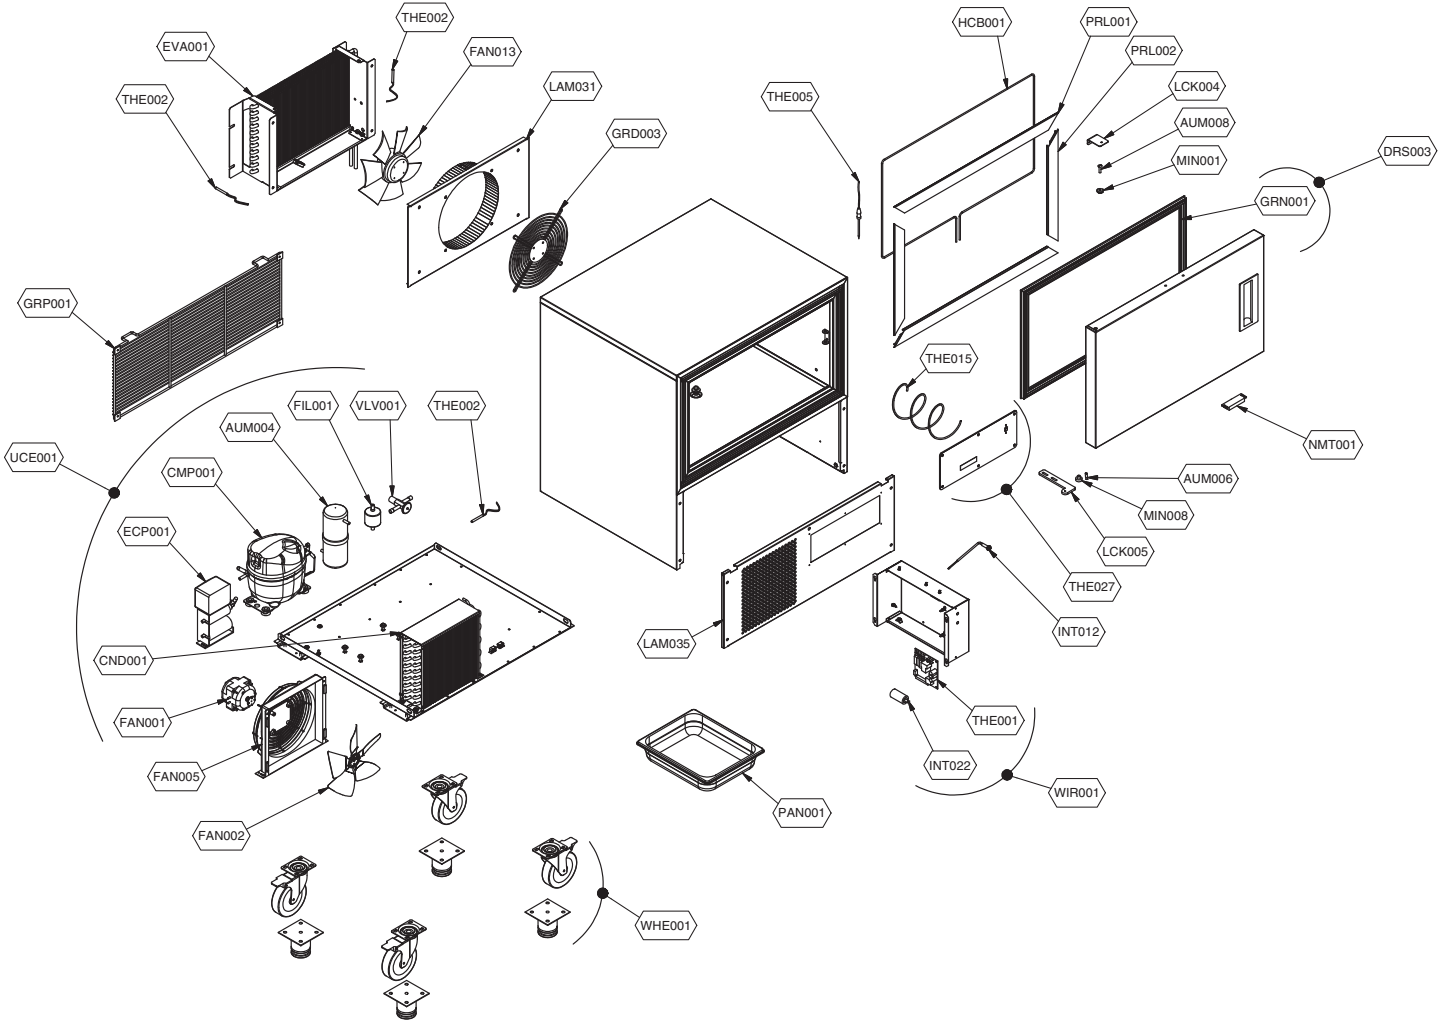

SHF 0511
2019_05

SHF 0511
2019_05

Pozice	Název	Kód
AUM004	LIQUID RECEIVER	74700705
AUM006	THREADED PIVOT	72557963
AUM008	PIVOT	74901972
CMP001	COMPRESSOR	74865740
CND001	CONDENSER	74837105
DRS003	DOOR	73690160
ECP001	COMPRESSOR ELECTRICAL PARTS	74867038
EVA001	EVAPORATOR	73648653
FAN001	FAN	74848153
FAN002	FAN BLADE	74848127
FAN005	FAN SUPPORT	74837108
FAN013	FAN	74845200
FIL001	FILTER	74700818
GRD003	FAN GRID	74845137
GRN001	GASKET	72604530
GRP001	GRID	72605328
HCB001	WARM CABLE	73636204
INT012	MAGNETIC SENSOR	74742206
INT022	CAPACITOR	74742184
LAM031	FAN SUPPORT	72608550
LAM035	BOTTOM FRONT PANEL	72607976
LCK004	UPPER DOOR SUPPORT	74708190
LCK005	LOWER DOOR SUPPORT	74708192
MIN001	ORING	74702088
MIN008	ORING	74702087
NMT001	MAGNET	74742216
OPT	EXPLODED VIEW OF OPTIONAL PARTS & FEATURES	9AMF05IM5SA01- OPT
PAN001	PAN	74707016
PRL001	MOBILE HORIZONTAL COVER	72604522
PRL002	MOBILE VERTICAL COVER	72604520
SCE001	ELECTRICAL WIRING	SC940
TAR001	CONTROLLER PRESETTING SERVICE	RIF.TAR.L01
THE001	UNSETTED ELECTRONIC CONTROLLER	74701139
THE002	PROBE	74700918
THE005	CORE PROBE	74700141
THE015	CABLE	74701146
THE027	TOUCH SCREEN	74701187
UCE001	FULL CONDENSING UNIT	73693600
VLV001	VALVE	74877083
WHE001	CASTOR/FEET	74702146
WIR001	ELECTRICAL PANEL	73687354