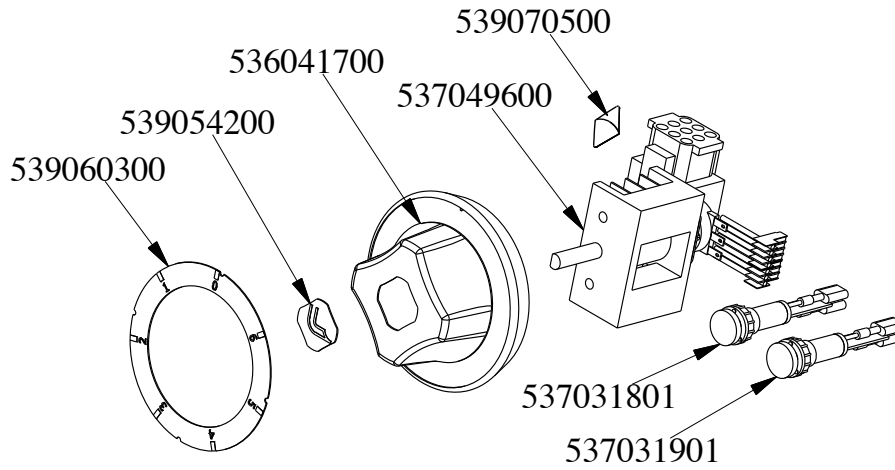

PCIT-78ET

2021_11

2

(ET)