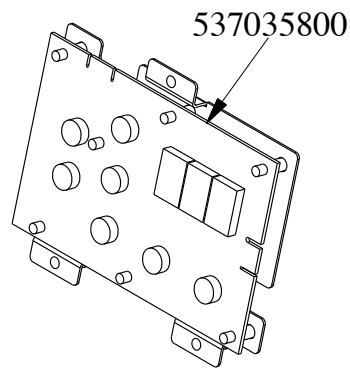

PCIT-78ET

2021_11

2

(ET)

(ETD)