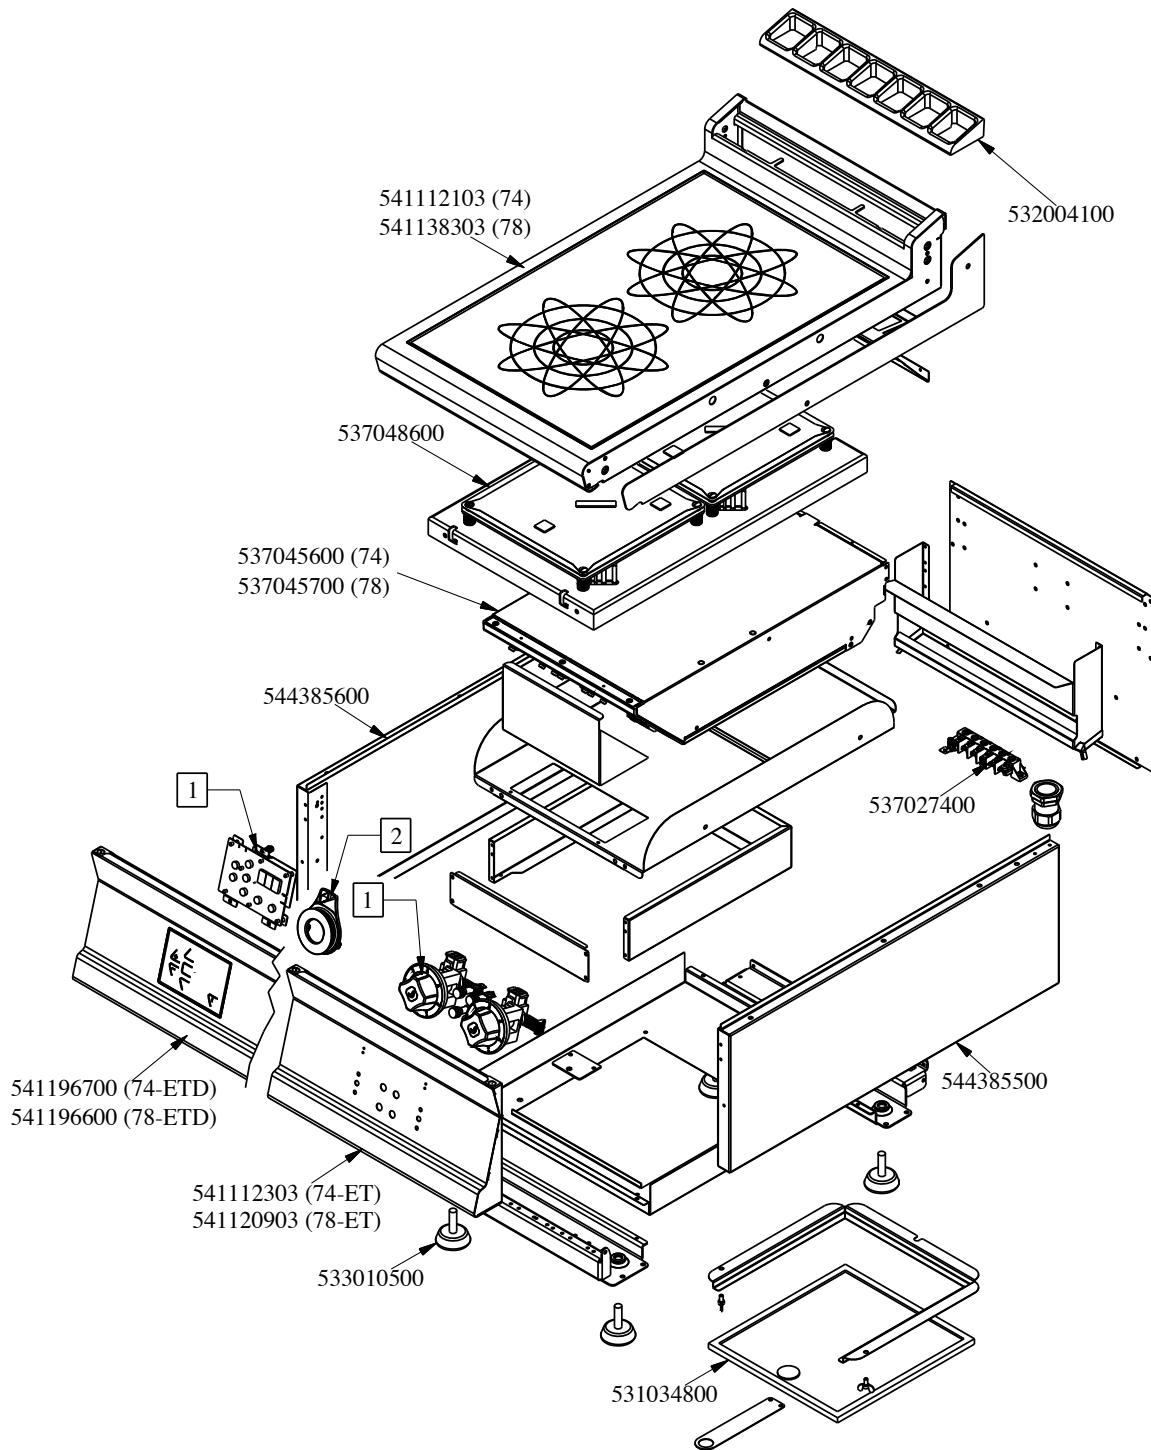

PCIT-78ET

2021_11

1

PCIT-78ET

2021_11

1

Kod	Nazev
533010500	LEG M10*25 D.40
537027400	TERMINAL BLOCK THREEPHASE 40A
537048600	PLATE WITH INDUCTORS S70
544385600	LEFT SIDE OF 70T LINE
544385500	RIGHT SIDE OF 70T LINE
541112303	ASS.CRUSC.S607090 PCI-74E
537045600	GENERATOR PCI-74 5KW 400V3
532004100	FLUE GRID L=370 90LINE (RAF)
541112103	COMPLETE TOP OF PCI-74E
531034800	NET FILTER FOR KSK

Kod	Nazev
539060300	RED ADESIVE DISK FOR PCC/PCI-E
539054200	STAMP Ø20,5 CR."L" LOTUS R.
536041700	SILVER CHROM. KNOB Ø77 4P.G.Ø06X4,6
537049600	COMPLETE CONTROL FOR INDUCTORS
539070500	ADHES.LABEL FOR RING RED SIGN.
537031801	GREEN WARNING LIGHT 12V E FASTON
537031901	RED WARNING LIGHT PCI 12V E FASTON
537035800	TOUCH ELECTRONIC BOARD FOR PCI

PCIT-78ET

2021_11

3

PCIT-78ET

2021_11

3

Kod	Nazev
536042300	SILVER CHROM. RING FOR KNOB Ø77 4 P
536042100	SEAL CASING FOR KNOB Ø77 4 P
533162700	PROCESSING CODE