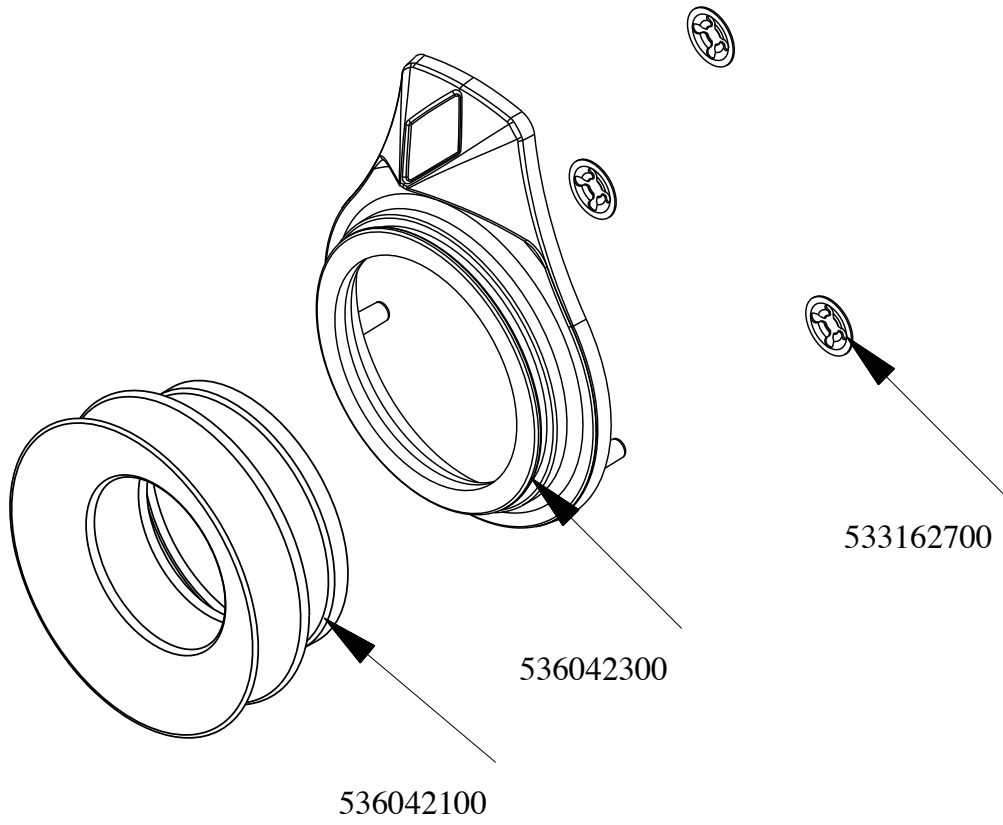

PCIT-78ET

2021_11

1

PCIT-78ET

2021_11

1

Kod	Nazev
533010500	LEG M10*25 D.40
537027400	TERMINAL BLOCK THREEPHASE 40A
537048600	PLATE WITH INDUCTORS S70
544385600	LEFT SIDE OF 70T LINE
544385500	RIGHT SIDE OF 70T LINE
541112303	ASS.CRUSC.S607090 PCI-74E
537045600	GENERATOR PCI-74 5KW 400V3
532004100	FLUE GRID L=370 90LINE (RAF)
541112103	COMPLETE TOP OF PCI-74E
531034800	NET FILTER FOR KSK

Kod	Nazev
539060300	RED ADESIVE DISK FOR PCC/PCI-E
539054200	STAMP Ø20,5 CR."L" LOTUS R.
536041700	SILVER CHROM. KNOB Ø77 4P.G.Ø06X4,6
537049600	COMPLETE CONTROL FOR INDUCTORS
539070500	ADHES.LABEL FOR RING RED SIGN.
537031801	GREEN WARNING LIGHT 12V E FASTON
537031901	RED WARNING LIGHT PCI 12V E FASTON
537035800	TOUCH ELECTRONIC BOARD FOR PCI

PCIT-78ET

2021_11

3

PCIT-78ET

2021_11

3

Kod	Nazev
536042300	SILVER CHROM. RING FOR KNOB Ø77 4 P
536042100	SEAL CASING FOR KNOB Ø77 4 P
533162700	PROCESSING CODE