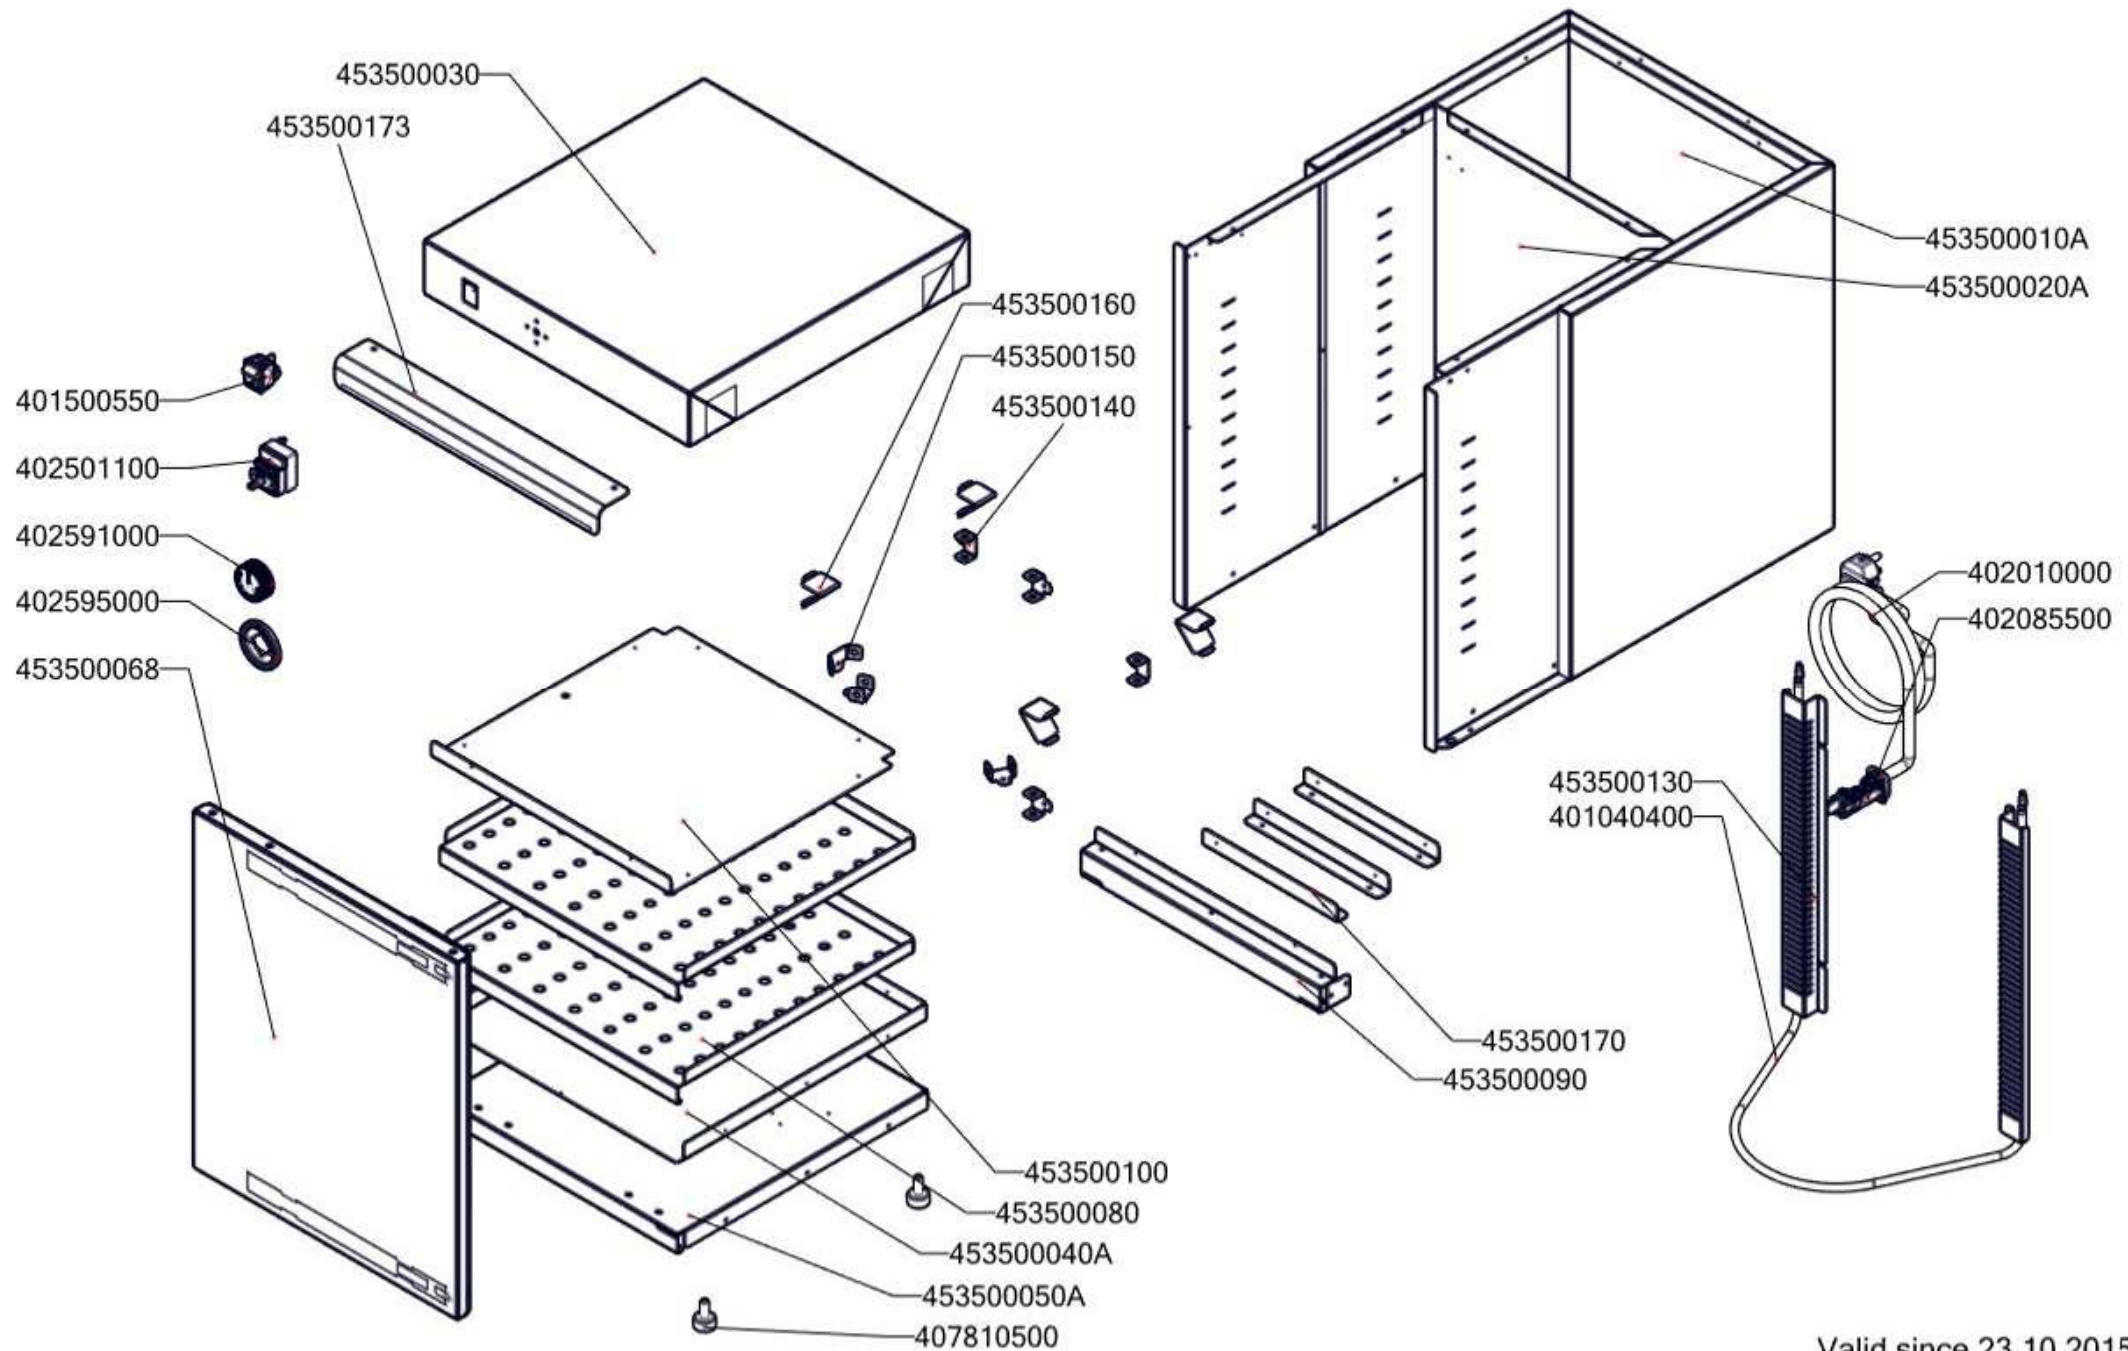

# Exploded view

TABLE A: LABELS

| MODEL    | CODE      | NOTE   |
|----------|-----------|--------|
| VT       | 402594273 |        |
| TO - 940 | 402594234 | Switch |
| TO - 940 | 402594235 | Timer  |
| TO - 960 | 402594234 | Switch |
| TO - 960 | 402594235 | Timer  |
| TO - 920 | 402594233 | Switch |
| TO - 920 | 402594235 | Timer  |
| TO - 930 | 402594233 | Switch |
| TO - 930 | 402594235 | Timer  |
| VEC      | 402594241 |        |
| PM - LTF | 402594244 |        |
| KD       | 402594243 |        |
| FP - 36  | 402594237 |        |
| FP - 66  |           |        |
| FP - 37  |           |        |
| FP - 67  |           |        |
| FT       | 402594247 |        |
| PD       |           |        |
| PM       |           |        |
| PS       |           |        |
| FP - 38  |           |        |
| FP - 68  |           |        |
| FE       | 402594272 |        |
| BM       | 402594236 |        |
| BMV      |           |        |
| HD       |           |        |
| WE       |           |        |
| WEV      |           |        |
| OTS      |           |        |
| UH       |           |        |
| BM-D     | 402594271 |        |
| SE       |           |        |
| CW       |           |        |
| GV       |           |        |