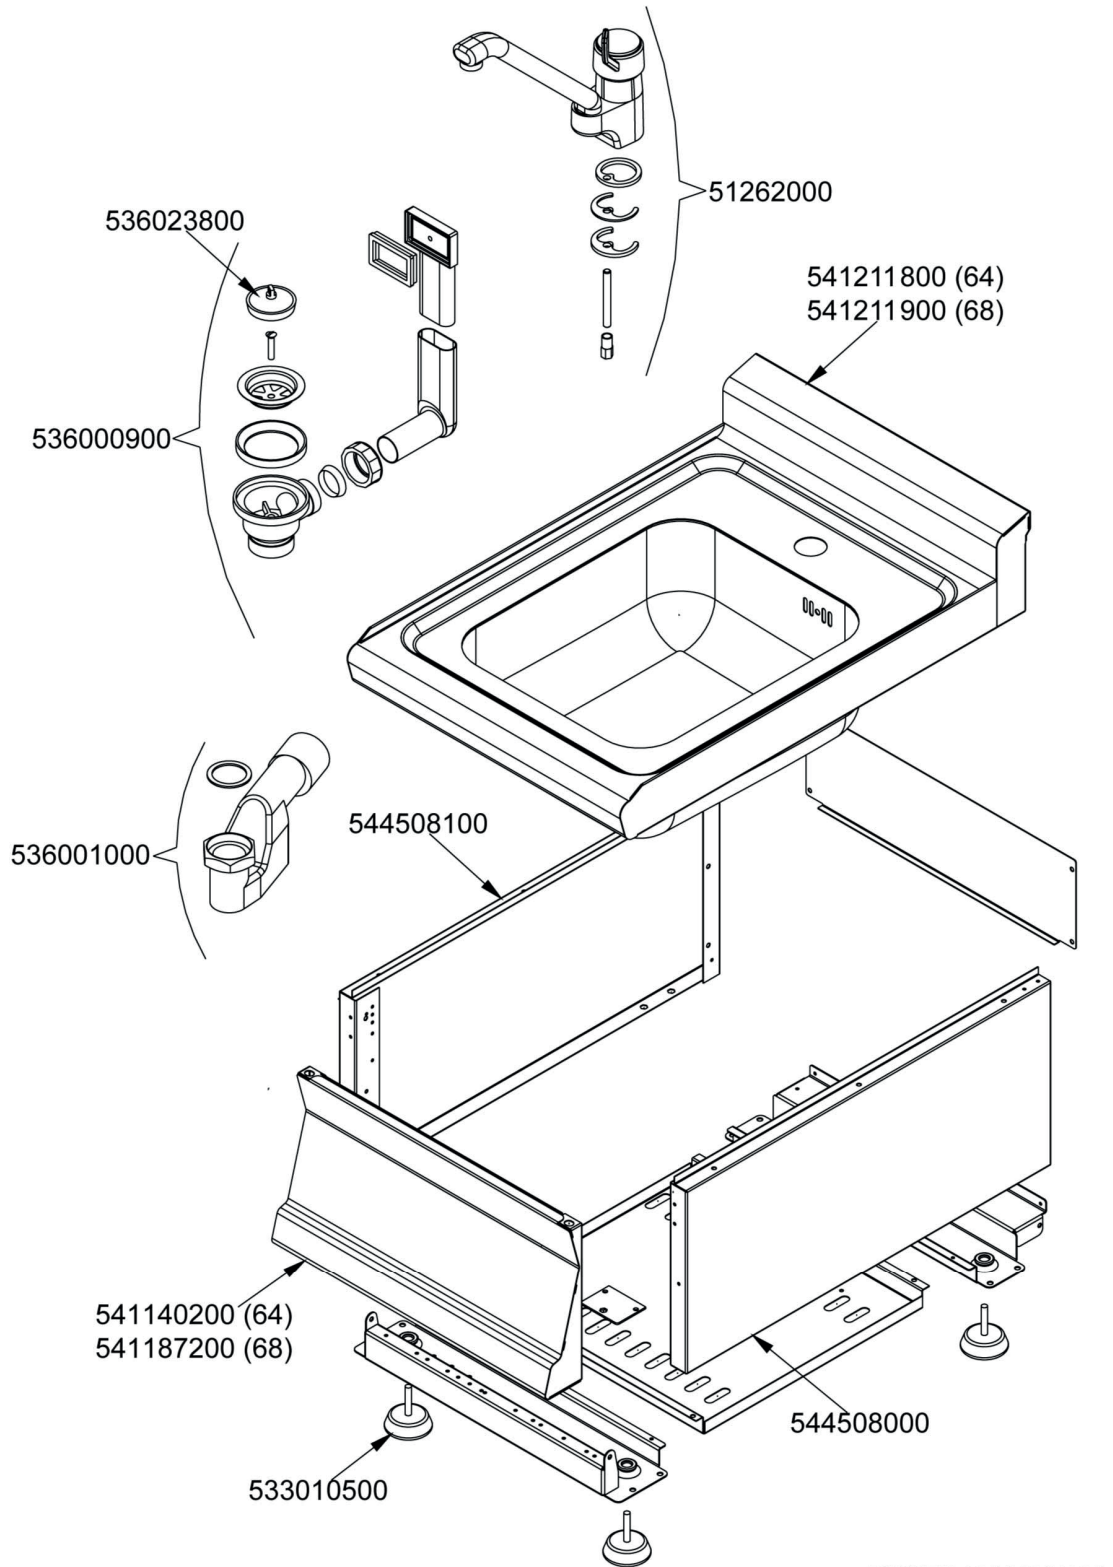

RM 600
 Platný od 1.5. 2019
 LAT-64

560076100M00P00

Objednací kód	Popis v ENG
51262000	GL LEVER TAP FOR SINK
536023800	DRAIN CAP 1"1/2
536000900	UPPER DRAIN FOR SINK
541211800	UPPER PLATE FOR LAT-64
536001000	DRAIN FOR SINK
544508100	LHD SIDE OF 60T APPLIANCES
541140200	CONTROL PANEL S70/90 LA-74 LAT-74
533010500	LEG M10*25 D.40
544508000	RHD SIDE OF 60T APPLIANCES