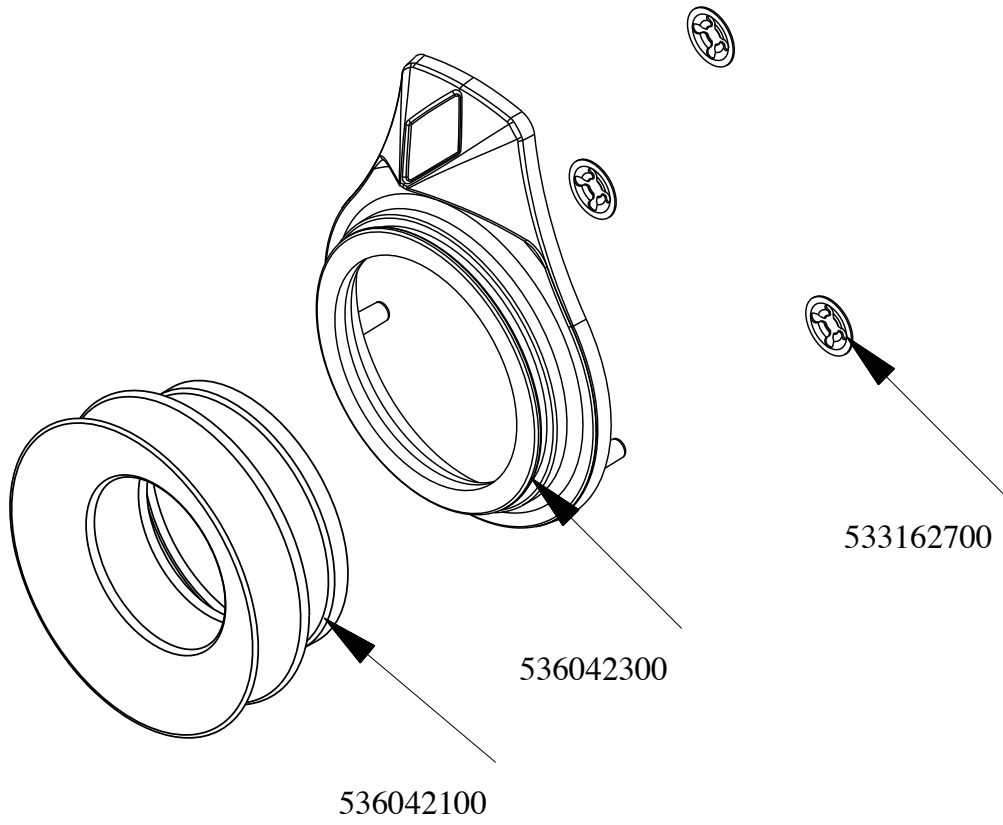

PCIT-78ET

2021_11

1

Kod	Nazev
533010500	LEG M10*25 D.40
537027400	TERMINAL BLOCK THREEPHASE 40A
537048600	PLATE WITH INDUCTORS S70
544385600	LEFT SIDE OF 70T LINE
544385500	RIGHT SIDE OF 70T LINE
541112303	ASS.CRUSC.S607090 PCI-74E
537045600	GENERATOR PCI-74 5KW 400V3
532004100	FLUE GRID L=370 90LINE (RAF)
541112103	COMPLETE TOP OF PCI-74E
531034800	NET FILTER FOR KSK

Kod	Nazev
539060300	RED ADESIVE DISK FOR PCC/PCI-E
539054200	STAMP Ø20,5 CR."L" LOTUS R.
536041700	SILVER CHROM. KNOB Ø77 4P.G.Ø06X4,6
537049600	COMPLETE CONTROL FOR INDUCTORS
539070500	ADHES.LABEL FOR RING RED SIGN.
537031801	GREEN WARNING LIGHT 12V E FASTON
537031901	RED WARNING LIGHT PCI 12V E FASTON
537035800	TOUCH ELECTRONIC BOARD FOR PCI

PCIT-78ET

2021_11

3

PCIT-78ET

2021_11

3

Kod	Nazev
536042300	SILVER CHROM. RING FOR KNOB Ø77 4 P
536042100	SEAL CASING FOR KNOB Ø77 4 P
533162700	PROCESSING CODE