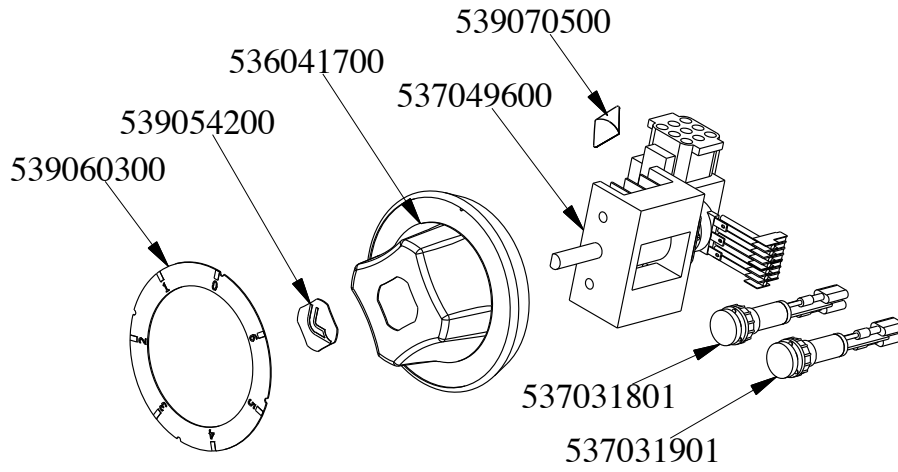

PCIT-78ET

2021_11

2

(ET)